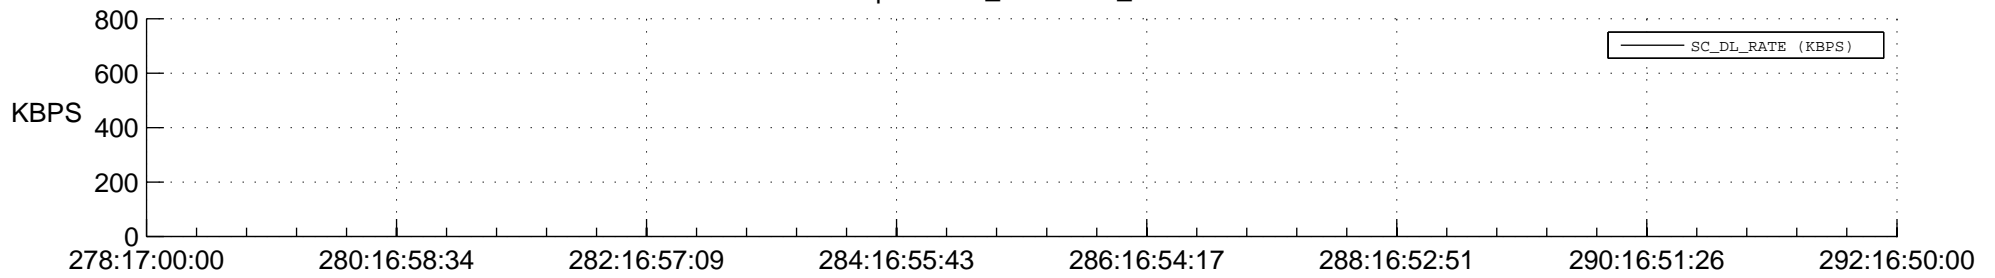

STEREO BEHIND SSR PCT Full Prediction

SWAVES_Percent_Full_Prediction

IMPACT_Percent_Full_Prediction

PLASTIC_Percent_Full_Prediction

Spacecraft_DownLink_Rate

Ground Time (2016:278:17:00:00.000 -2016:292:16:50:00.000)