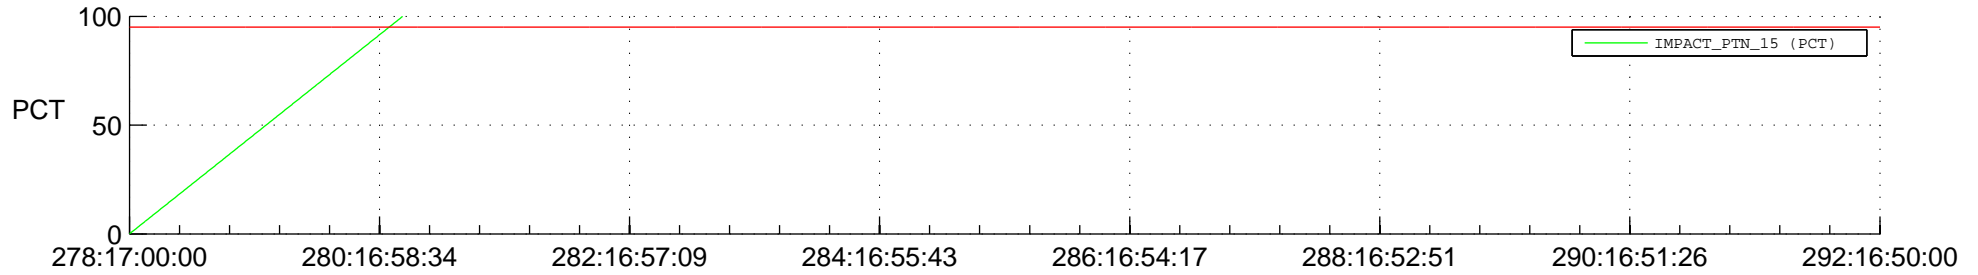

STEREO BEHIND SSR PCT Full Prediction

SWAVES_Percent_Full_Prediction

IMPACT_Percent_Full_Prediction

PLASTIC_Percent_Full_Prediction

Spacecraft_DownLink_Rate

Ground Time (2016:278:17:00:00.000 -2016:292:16:50:00.000)