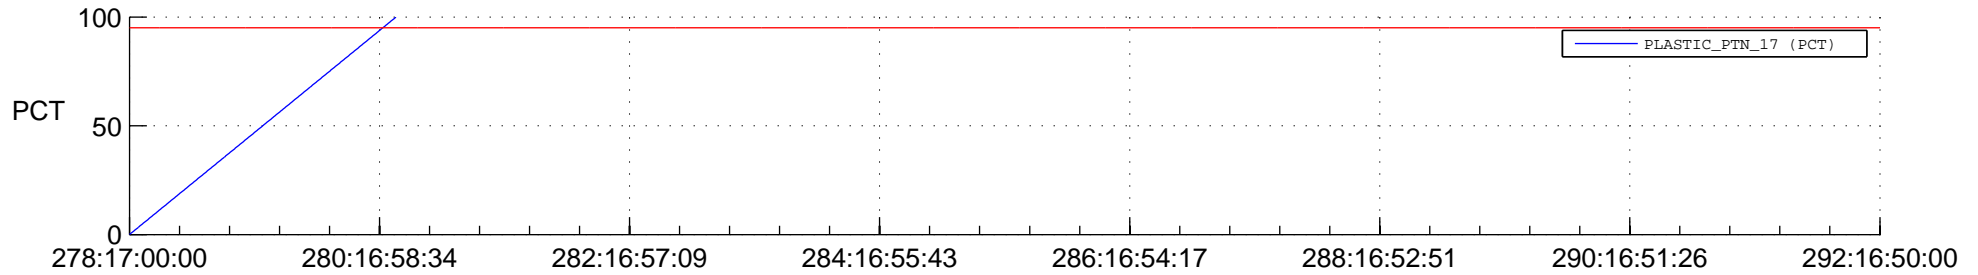

STEREO BEHIND SSR PCT Full Prediction

SWAVES_Percent_Full_Prediction

IMPACT_Percent_Full_Prediction

PLASTIC_Percent_Full_Prediction

Spacecraft_DownLink_Rate

Ground Time (2016:278:17:00:00.000 -2016:292:16:50:00.000)