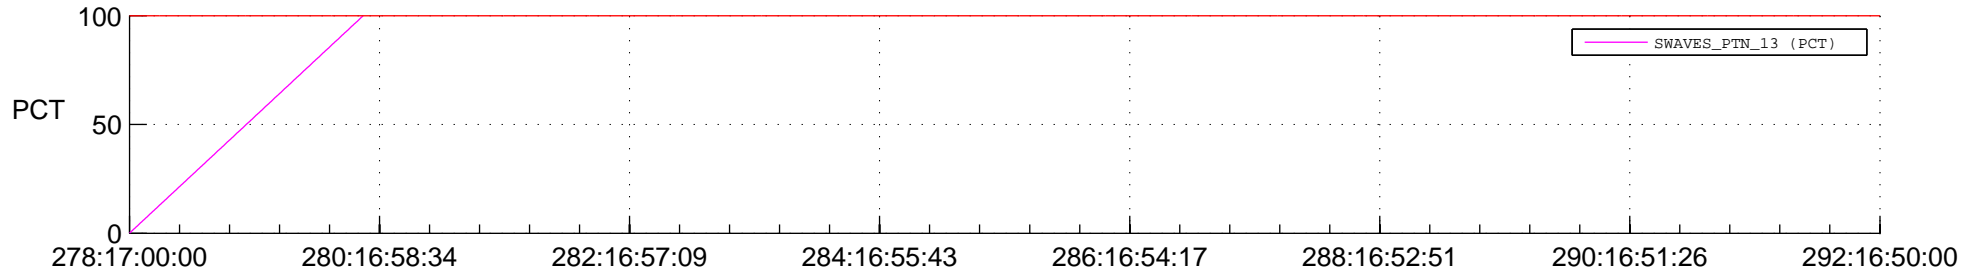

STEREO BEHIND SSR PCT Full Prediction

SWAVES_Percent_Full_Prediction

IMPACT_Percent_Full_Prediction

PLASTIC_Percent_Full_Prediction

Spacecraft_DownLink_Rate

Ground Time (2016:278:17:00:00.000 -2016:292:16:50:00.000)