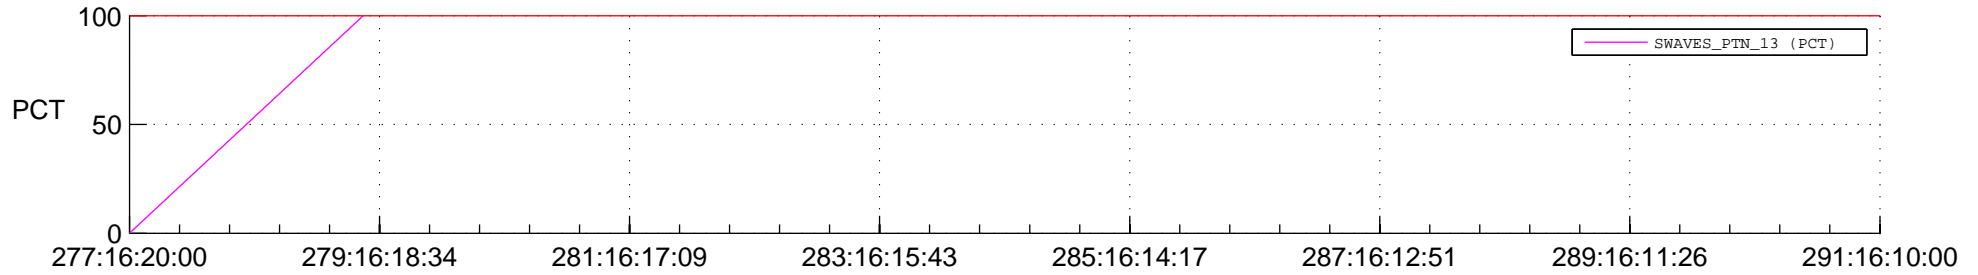

STEREO BEHIND SSR PCT Full Prediction

SWAVES_Percent_Full_Prediction