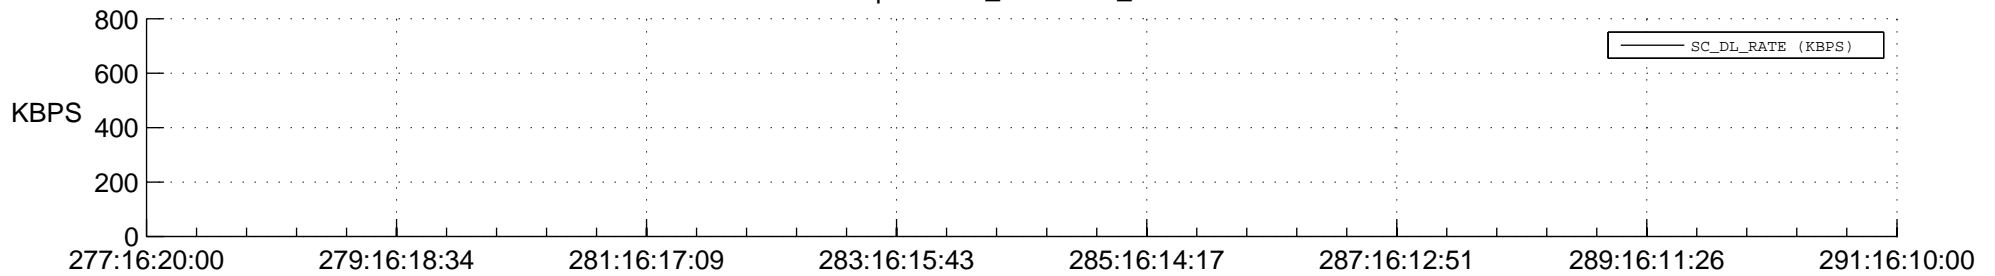

## Spacecraft\_DownLink\_Rate

Ground Time (2016:277:16:20:00.000 -2016:291:16:10:00.000)