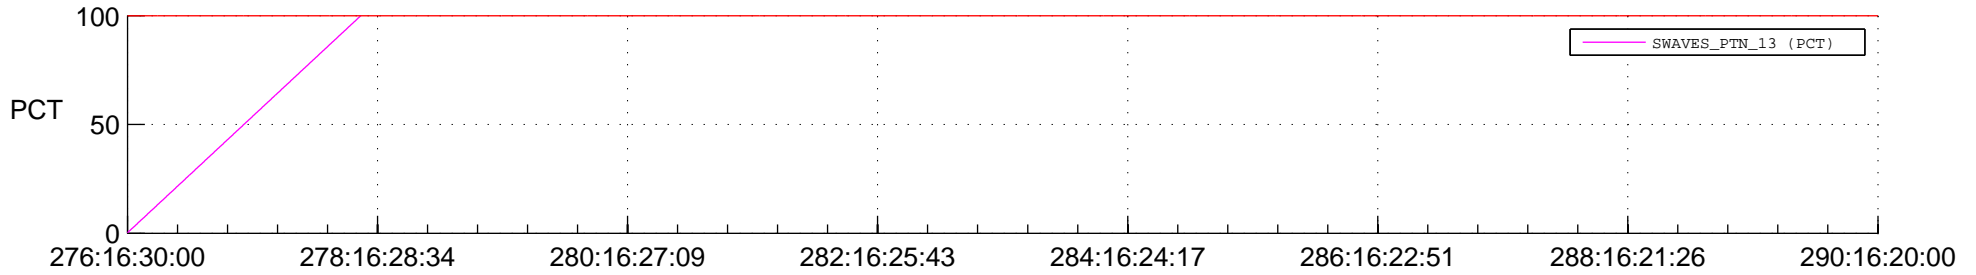

STEREO BEHIND SSR PCT Full Prediction

SWAVES_Percent_Full_Prediction

IMPACT_Percent_Full_Prediction

PLASTIC_Percent_Full_Prediction

Spacecraft_DownLink_Rate

Ground Time (2016:276:16:30:00.000 -2016:290:16:20:00.000)