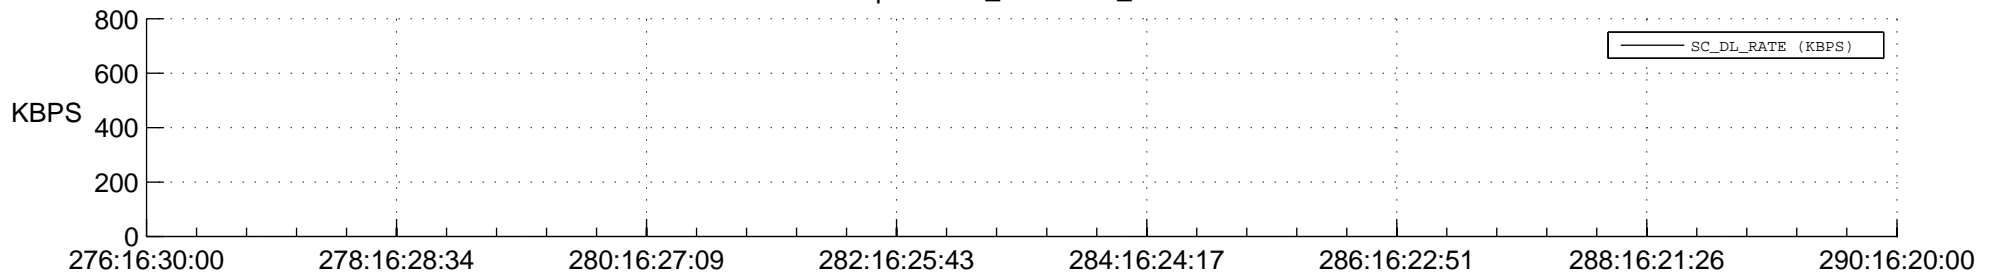

STEREO BEHIND SSR PCT Full Prediction

SWAVES_Percent_Full_Prediction

IMPACT_Percent_Full_Prediction

PLASTIC_Percent_Full_Prediction

Spacecraft_DownLink_Rate

Ground Time (2016:276:16:30:00.000 -2016:290:16:20:00.000)