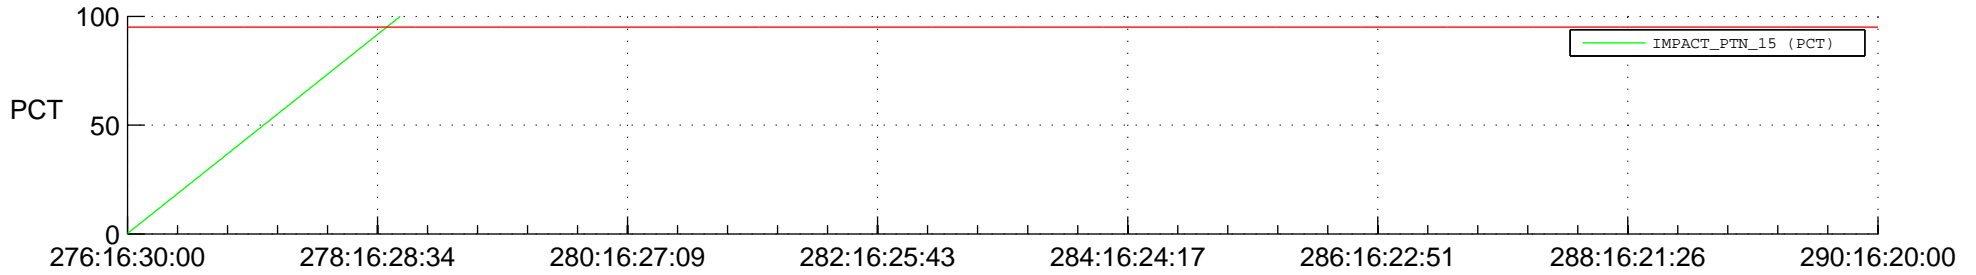

STEREO BEHIND SSR PCT Full Prediction

SWAVES_Percent_Full_Prediction

IMPACT_Percent_Full_Prediction

PLASTIC_Percent_Full_Prediction

Spacecraft_DownLink_Rate

Ground Time (2016:276:16:30:00.000 -2016:290:16:20:00.000)