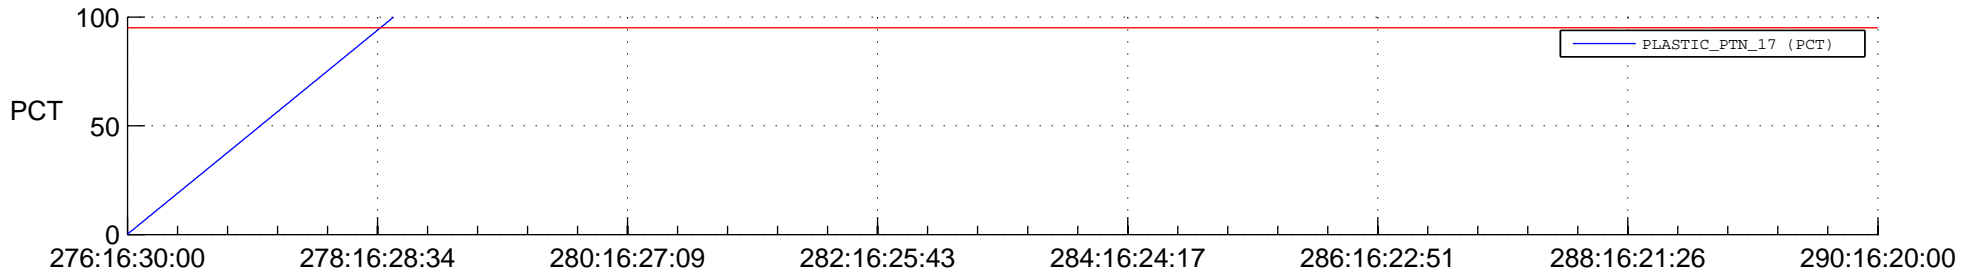

STEREO BEHIND SSR PCT Full Prediction

SWAVES_Percent_Full_Prediction

IMPACT_Percent_Full_Prediction

PLASTIC_Percent_Full_Prediction

Spacecraft_DownLink_Rate

Ground Time (2016:276:16:30:00.000 -2016:290:16:20:00.000)