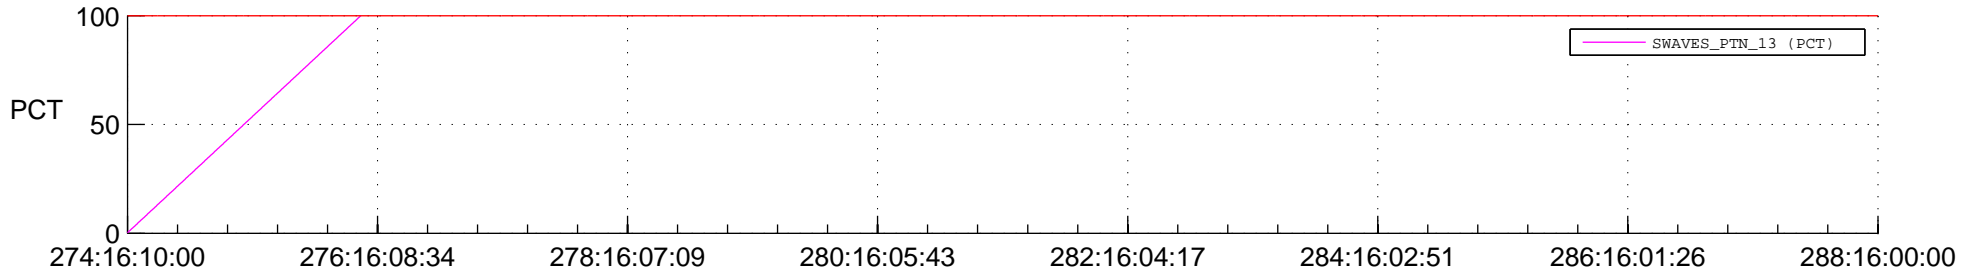

STEREO BEHIND SSR PCT Full Prediction

SWAVES_Percent_Full_Prediction

IMPACT_Percent_Full_Prediction

PLASTIC_Percent_Full_Prediction

Spacecraft_DownLink_Rate

Ground Time (2016:274:16:10:00.000 -2016:288:16:00:00.000)