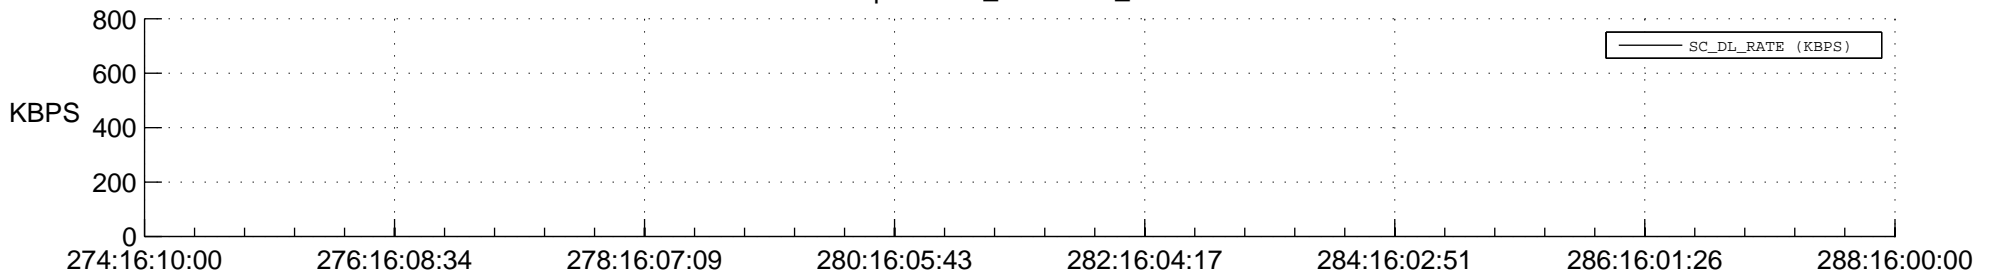

STEREO BEHIND SSR PCT Full Prediction

SWAVES_Percent_Full_Prediction

IMPACT_Percent_Full_Prediction

PLASTIC_Percent_Full_Prediction

Spacecraft_DownLink_Rate

Ground Time (2016:274:16:10:00.000 -2016:288:16:00:00.000)