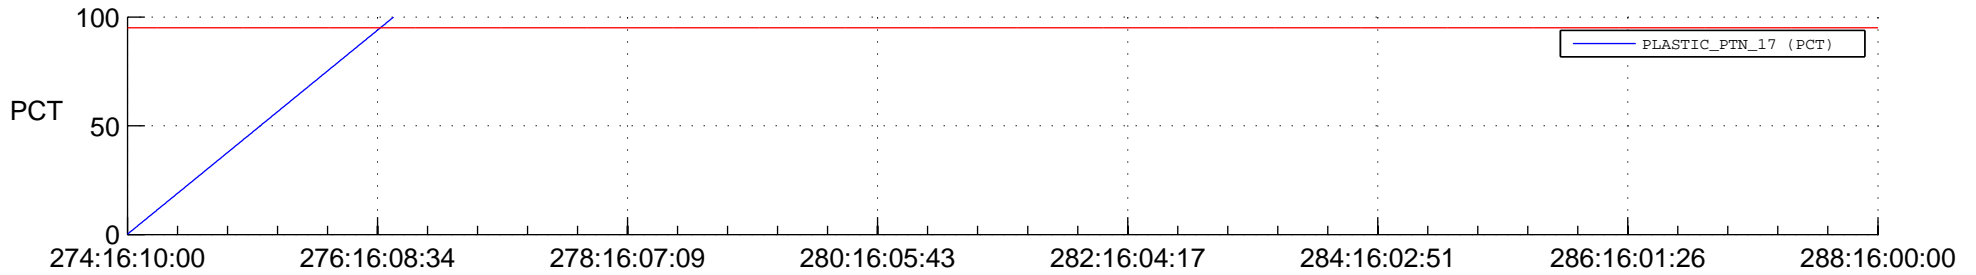

STEREO BEHIND SSR PCT Full Prediction

SWAVES_Percent_Full_Prediction

IMPACT_Percent_Full_Prediction

PLASTIC_Percent_Full_Prediction

Spacecraft_DownLink_Rate

Ground Time (2016:274:16:10:00.000 -2016:288:16:00:00.000)