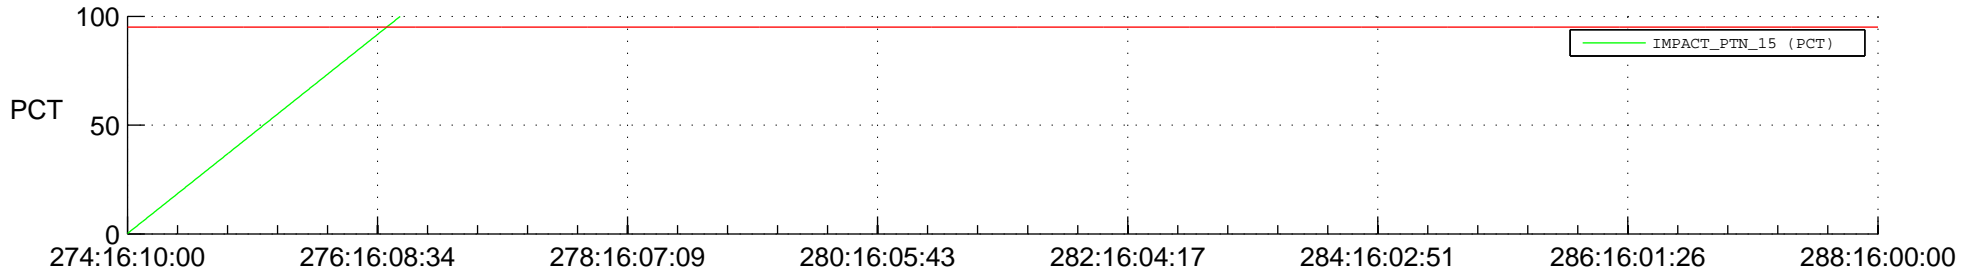

STEREO BEHIND SSR PCT Full Prediction

SWAVES_Percent_Full_Prediction

IMPACT_Percent_Full_Prediction

PLASTIC_Percent_Full_Prediction

Spacecraft_DownLink_Rate

Ground Time (2016:274:16:10:00.000 -2016:288:16:00:00.000)