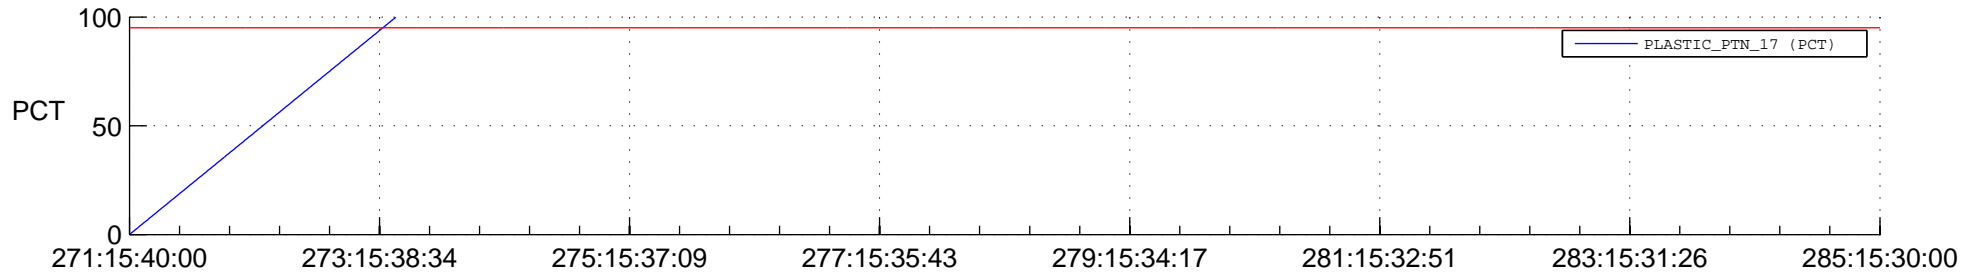

STEREO BEHIND SSR PCT Full Prediction

SWAVES_Percent_Full_Prediction

IMPACT_Percent_Full_Prediction

PLASTIC_Percent_Full_Prediction

Spacecraft_DownLink_Rate

Ground Time (2016:271:15:40:00.000 -2016:285:15:30:00.000)