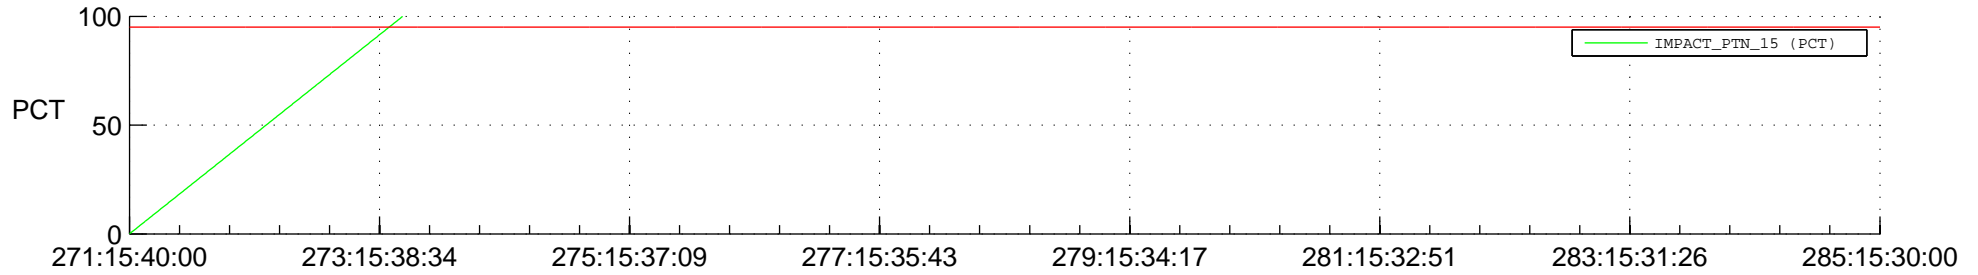

STEREO BEHIND SSR PCT Full Prediction

SWAVES_Percent_Full_Prediction

IMPACT_Percent_Full_Prediction

PLASTIC_Percent_Full_Prediction

Spacecraft_DownLink_Rate

Ground Time (2016:271:15:40:00.000 -2016:285:15:30:00.000)