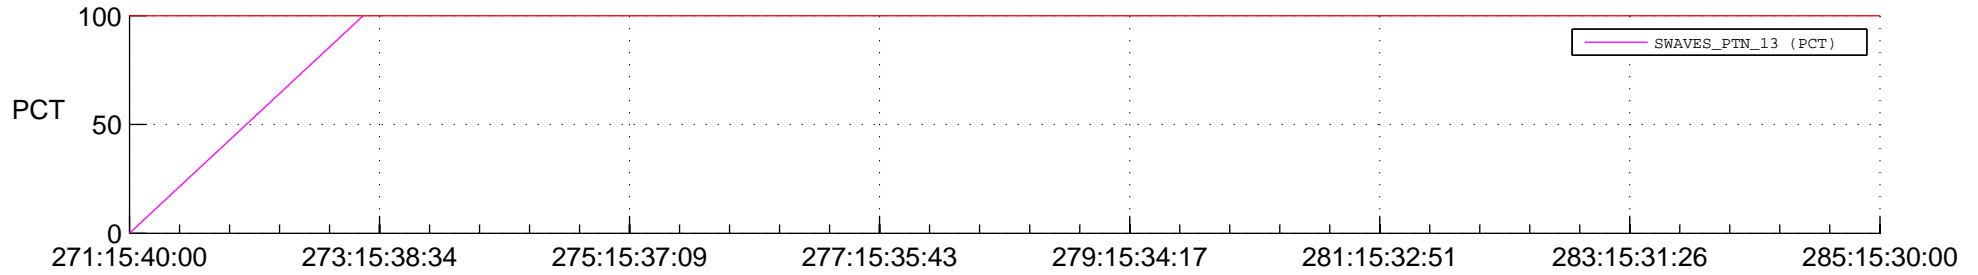

STEREO BEHIND SSR PCT Full Prediction

SWAVES_Percent_Full_Prediction

IMPACT_Percent_Full_Prediction

PLASTIC_Percent_Full_Prediction

Spacecraft_DownLink_Rate

Ground Time (2016:271:15:40:00.000 -2016:285:15:30:00.000)