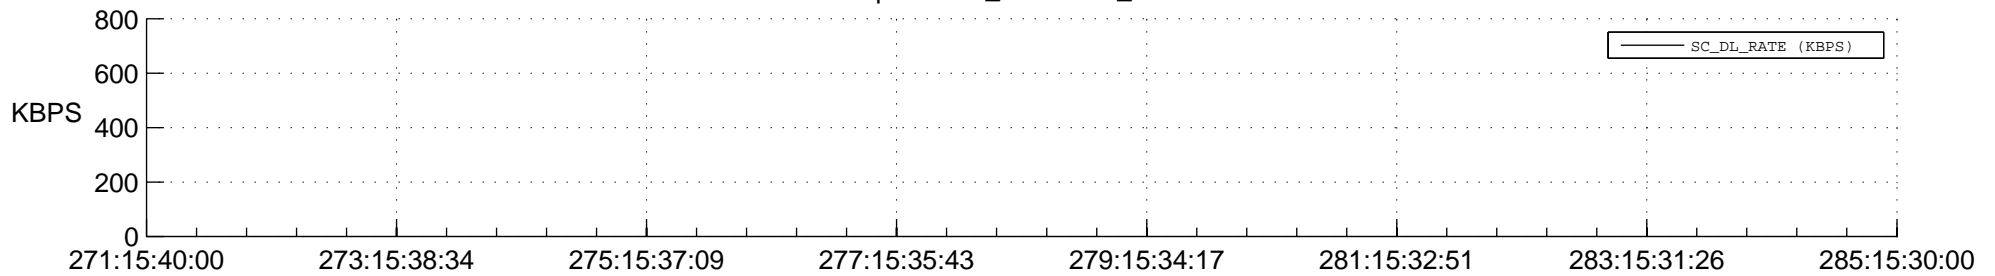

STEREO BEHIND SSR PCT Full Prediction

SWAVES_Percent_Full_Prediction

IMPACT_Percent_Full_Prediction

PLASTIC_Percent_Full_Prediction

Spacecraft_DownLink_Rate

Ground Time (2016:271:15:40:00.000 -2016:285:15:30:00.000)