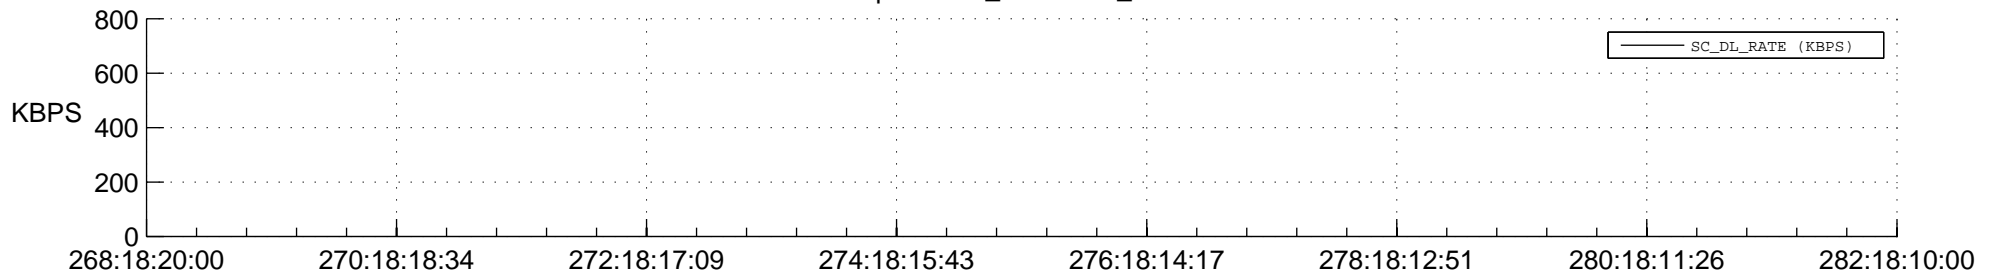

STEREO BEHIND SSR PCT Full Prediction

SWAVES_Percent_Full_Prediction

IMPACT_Percent_Full_Prediction

PLASTIC_Percent_Full_Prediction

Spacecraft_DownLink_Rate

Ground Time (2016:268:18:20:00.000 -2016:282:18:10:00.000)