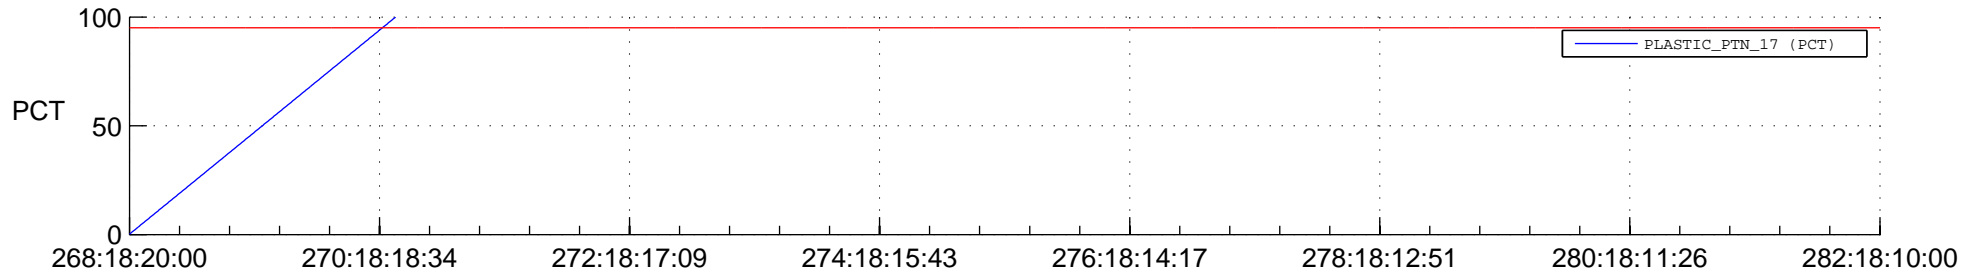

STEREO BEHIND SSR PCT Full Prediction

SWAVES_Percent_Full_Prediction

IMPACT_Percent_Full_Prediction

PLASTIC_Percent_Full_Prediction

Spacecraft_DownLink_Rate

Ground Time (2016:268:18:20:00.000 -2016:282:18:10:00.000)