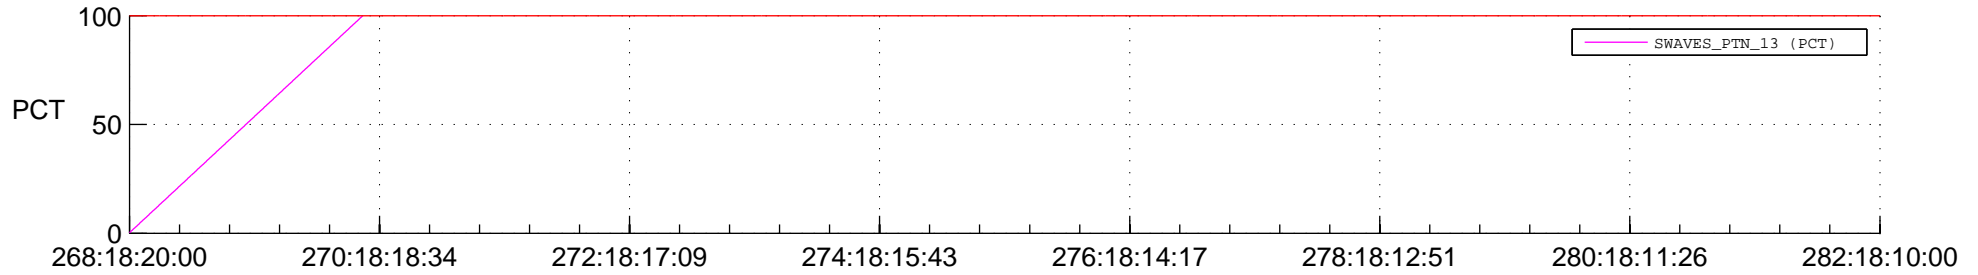

STEREO BEHIND SSR PCT Full Prediction

SWAVES_Percent_Full_Prediction

IMPACT_Percent_Full_Prediction

PLASTIC_Percent_Full_Prediction

Spacecraft_DownLink_Rate

Ground Time (2016:268:18:20:00.000 -2016:282:18:10:00.000)