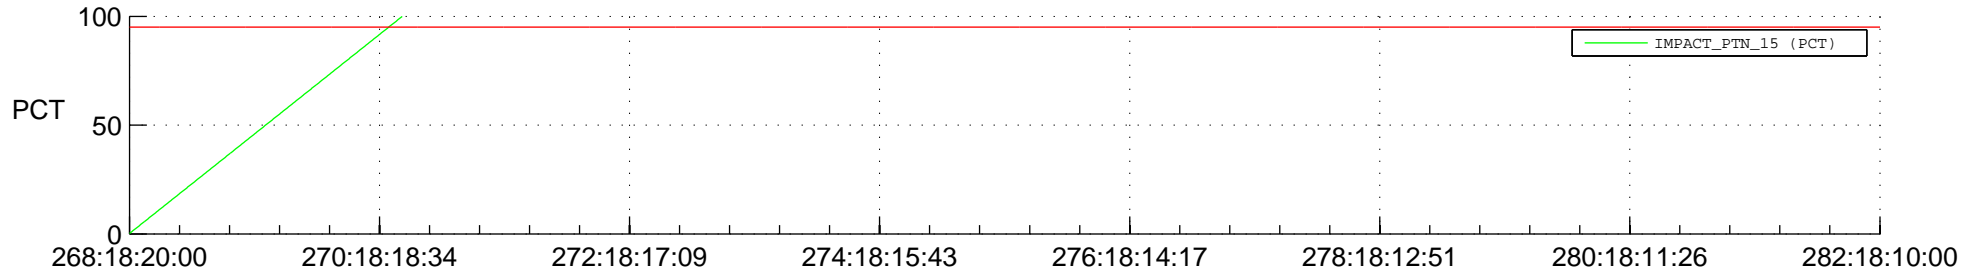

STEREO BEHIND SSR PCT Full Prediction

SWAVES_Percent_Full_Prediction

IMPACT_Percent_Full_Prediction

PLASTIC_Percent_Full_Prediction

Spacecraft_DownLink_Rate

Ground Time (2016:268:18:20:00.000 -2016:282:18:10:00.000)