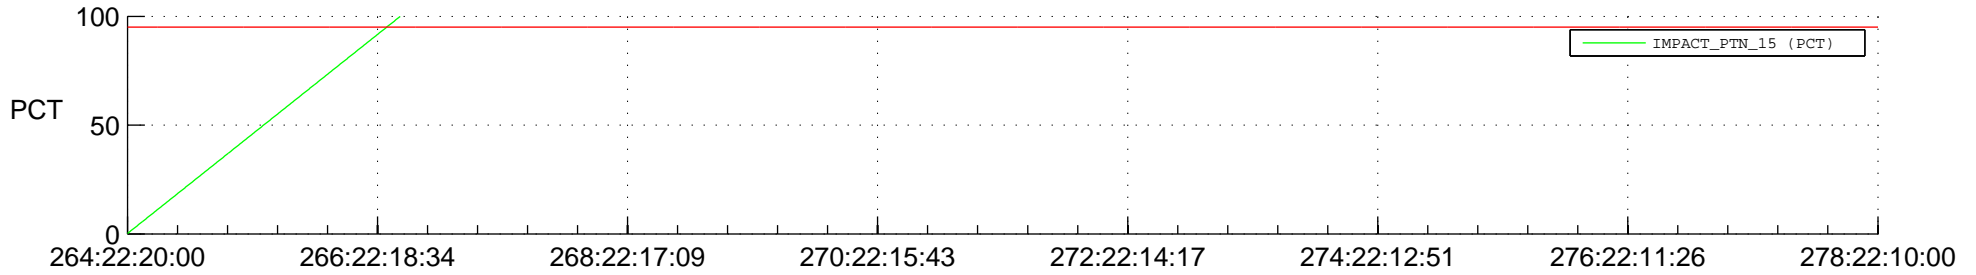

STEREO BEHIND SSR PCT Full Prediction

SWAVES_Percent_Full_Prediction

IMPACT_Percent_Full_Prediction

PLASTIC_Percent_Full_Prediction

Spacecraft_DownLink_Rate

Ground Time (2016:264:22:20:00.000 -2016:278:22:10:00.000)