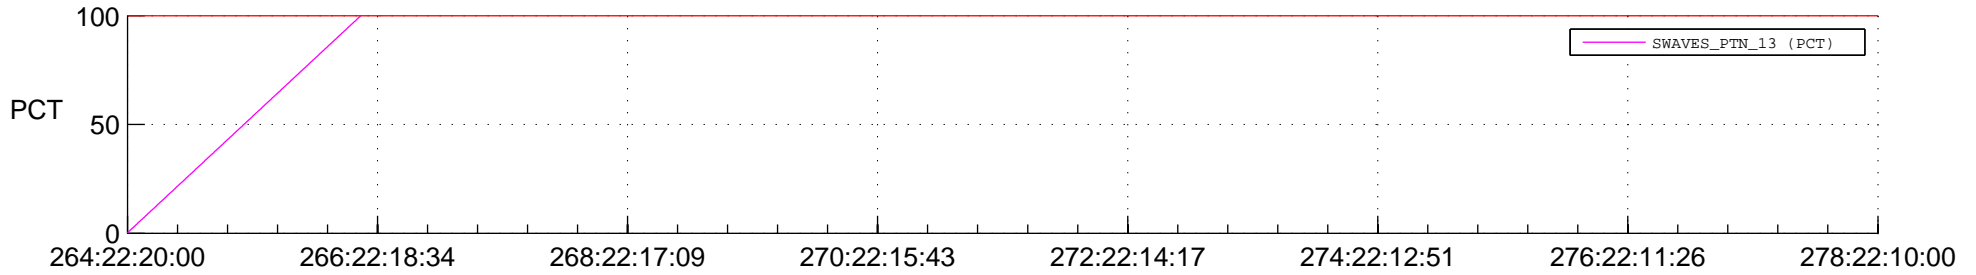

STEREO BEHIND SSR PCT Full Prediction

SWAVES_Percent_Full_Prediction

IMPACT_Percent_Full_Prediction

PLASTIC_Percent_Full_Prediction

Spacecraft_DownLink_Rate

Ground Time (2016:264:22:20:00.000 -2016:278:22:10:00.000)