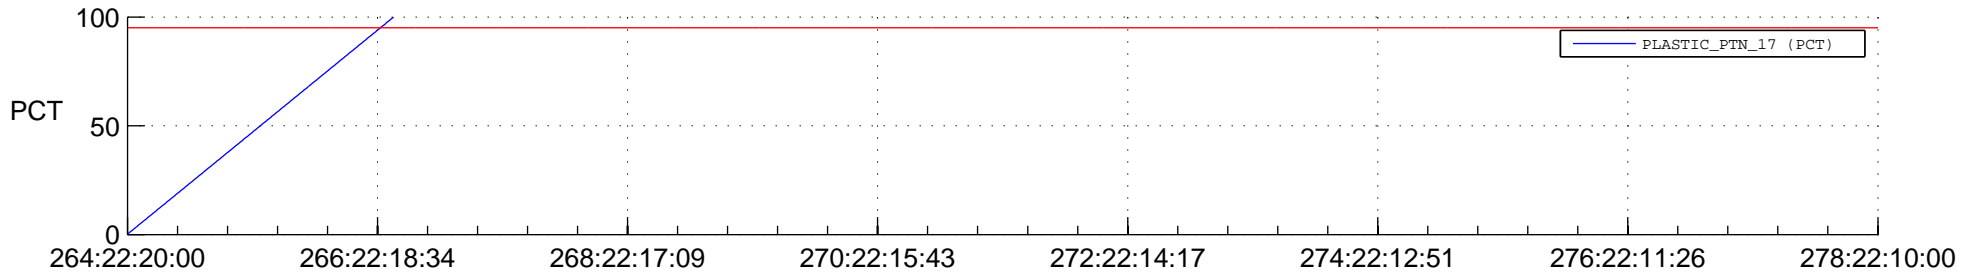

STEREO BEHIND SSR PCT Full Prediction

SWAVES_Percent_Full_Prediction

IMPACT_Percent_Full_Prediction

PLASTIC_Percent_Full_Prediction

Spacecraft_DownLink_Rate

Ground Time (2016:264:22:20:00.000 -2016:278:22:10:00.000)