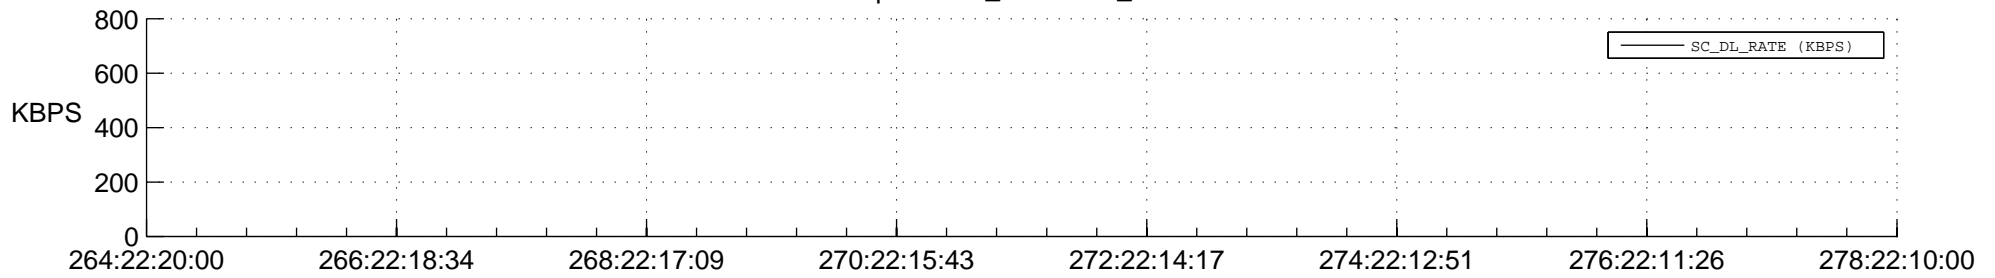

STEREO BEHIND SSR PCT Full Prediction

SWAVES_Percent_Full_Prediction

IMPACT_Percent_Full_Prediction

PLASTIC_Percent_Full_Prediction

Spacecraft_DownLink_Rate

Ground Time (2016:264:22:20:00.000 -2016:278:22:10:00.000)