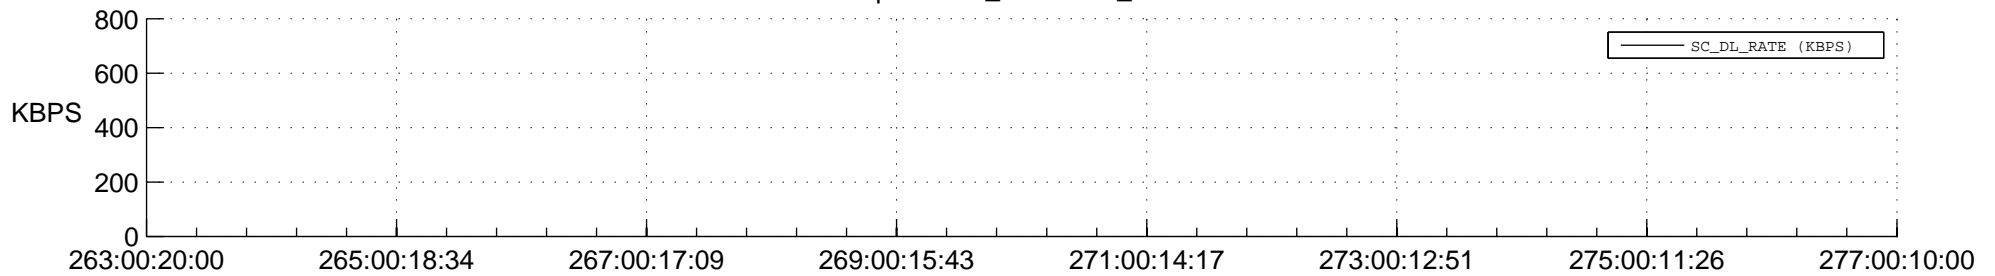

## Spacecraft\_DownLink\_Rate

Ground Time (2016:263:00:20:00.000 -2016:277:00:10:00.000)