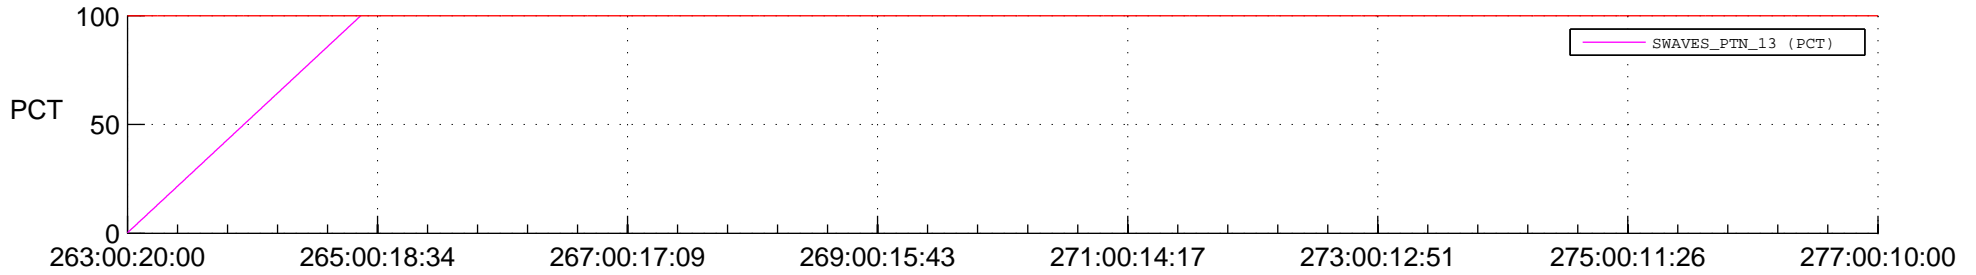

STEREO BEHIND SSR PCT Full Prediction

SWAVES_Percent_Full_Prediction