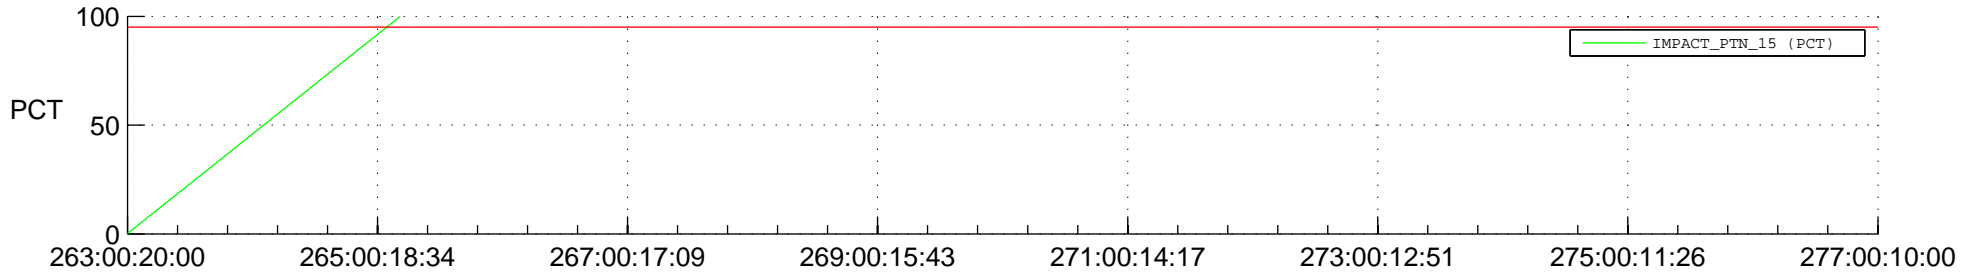

IMPACT_Percent_Full_Prediction