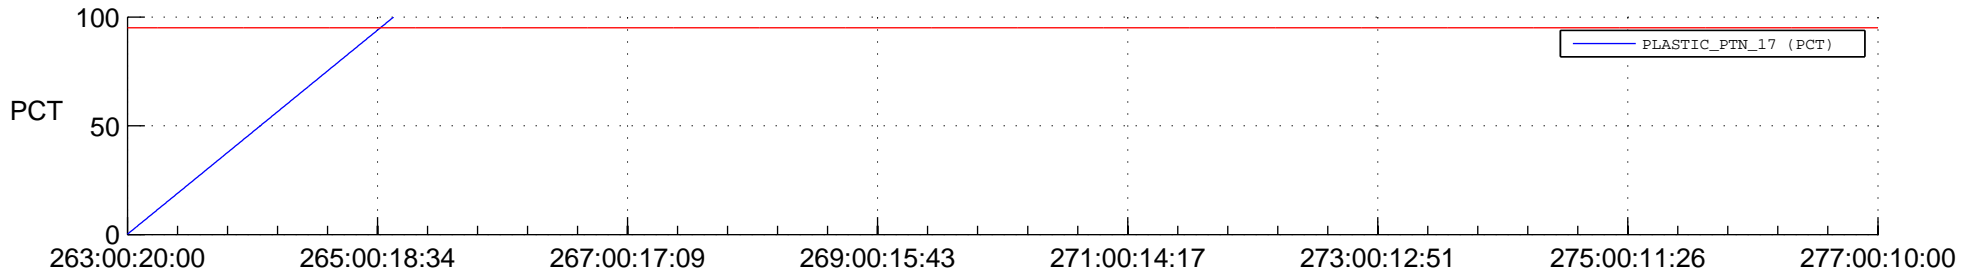

## SWAVES\_Percent\_Full\_Prediction

## Spacecraft\_DownLink\_Rate

Ground Time (2016:263:00:20:00.000 -2016:277:00:10:00.000)