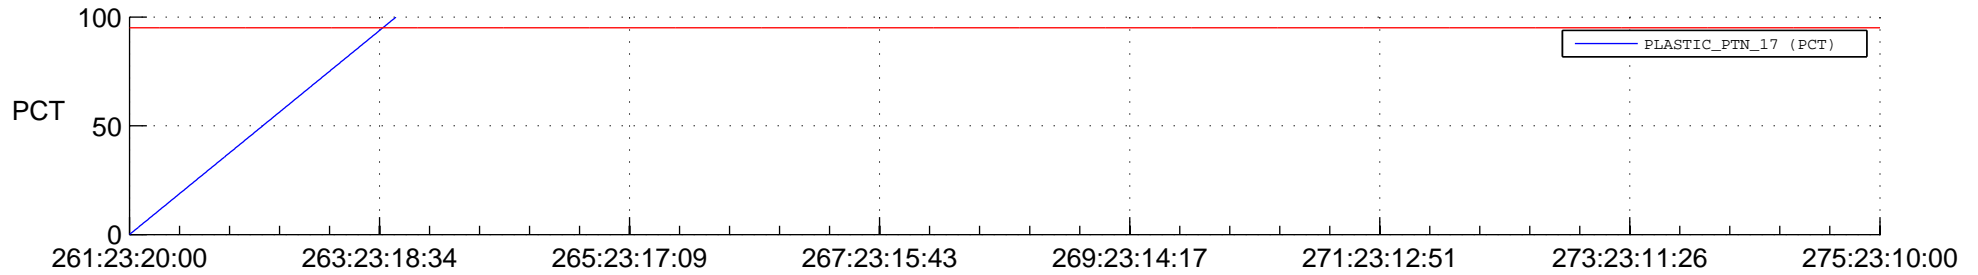

STEREO BEHIND SSR PCT Full Prediction

SWAVES_Percent_Full_Prediction

IMPACT_Percent_Full_Prediction

PLASTIC_Percent_Full_Prediction

Spacecraft_DownLink_Rate

Ground Time (2016:261:23:20:00.000 -2016:275:23:10:00.000)