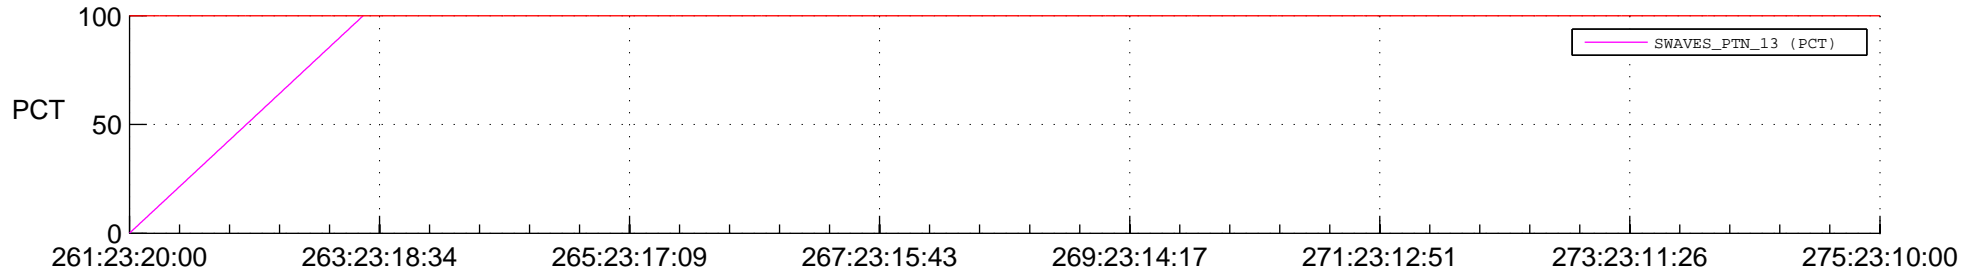

STEREO BEHIND SSR PCT Full Prediction

SWAVES_Percent_Full_Prediction

IMPACT_Percent_Full_Prediction

PLASTIC_Percent_Full_Prediction

Spacecraft_DownLink_Rate

Ground Time (2016:261:23:20:00.000 -2016:275:23:10:00.000)