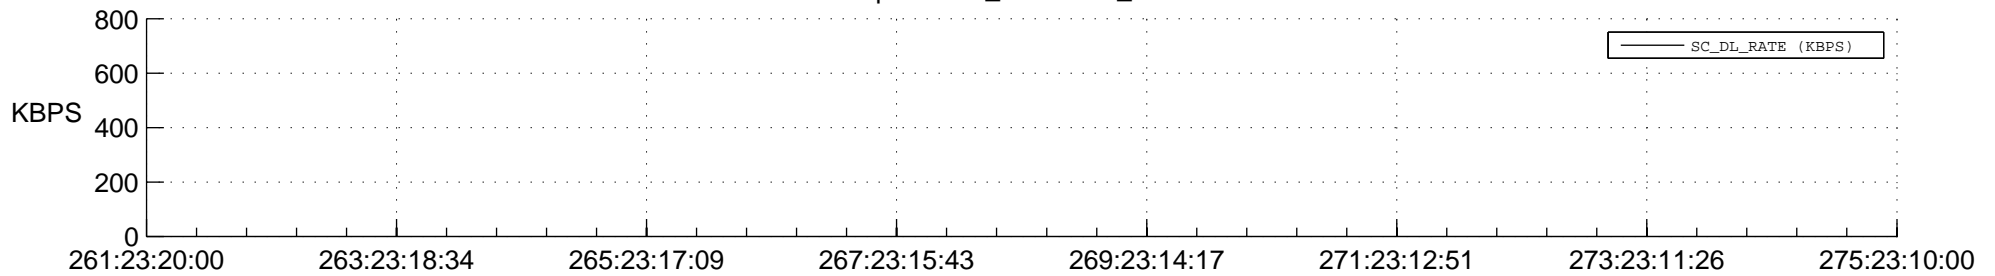

STEREO BEHIND SSR PCT Full Prediction

SWAVES_Percent_Full_Prediction

IMPACT_Percent_Full_Prediction

PLASTIC_Percent_Full_Prediction

Spacecraft_DownLink_Rate

Ground Time (2016:261:23:20:00.000 -2016:275:23:10:00.000)