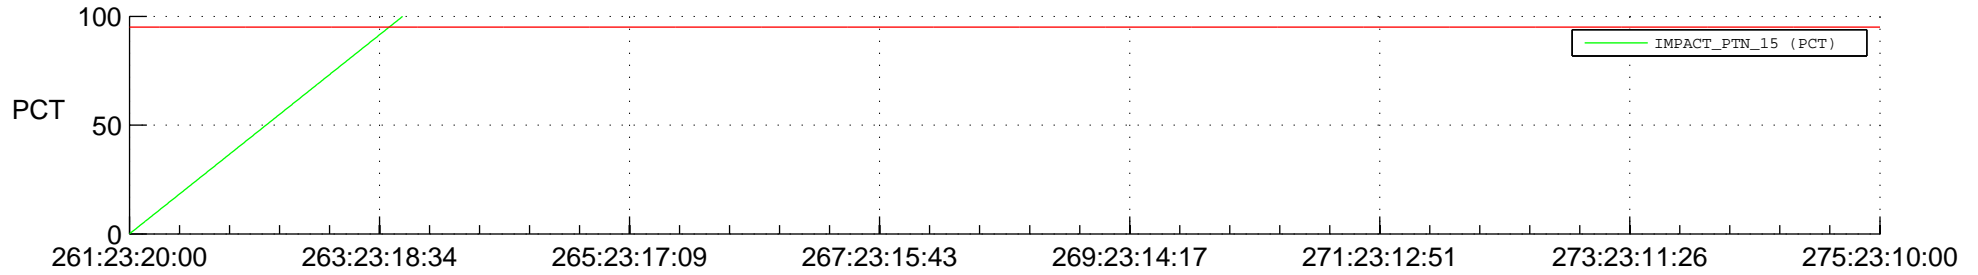

STEREO BEHIND SSR PCT Full Prediction

SWAVES_Percent_Full_Prediction

IMPACT_Percent_Full_Prediction

PLASTIC_Percent_Full_Prediction

Spacecraft_DownLink_Rate

Ground Time (2016:261:23:20:00.000 -2016:275:23:10:00.000)