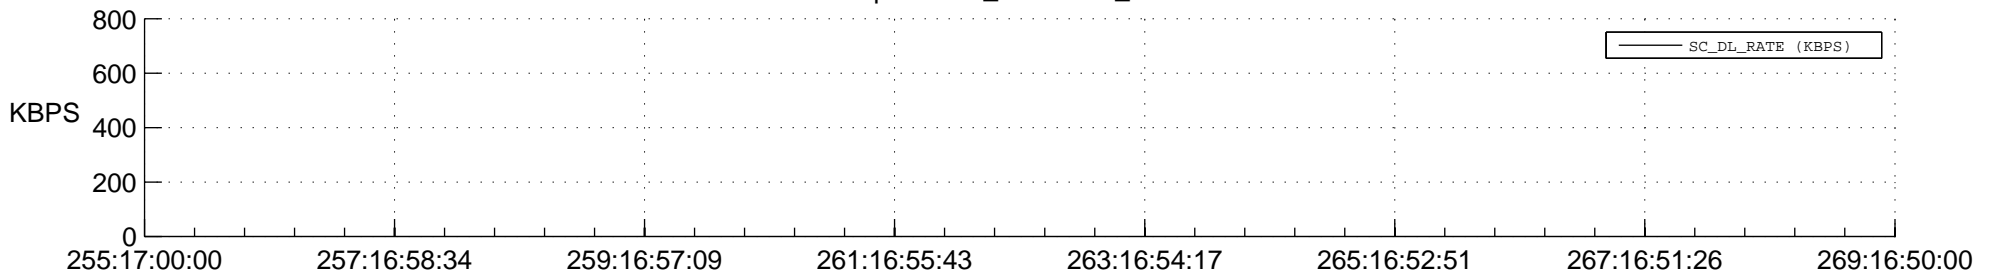

## Spacecraft\_DownLink\_Rate

Ground Time (2016:255:17:00:00.000 -2016:269:16:50:00.000)