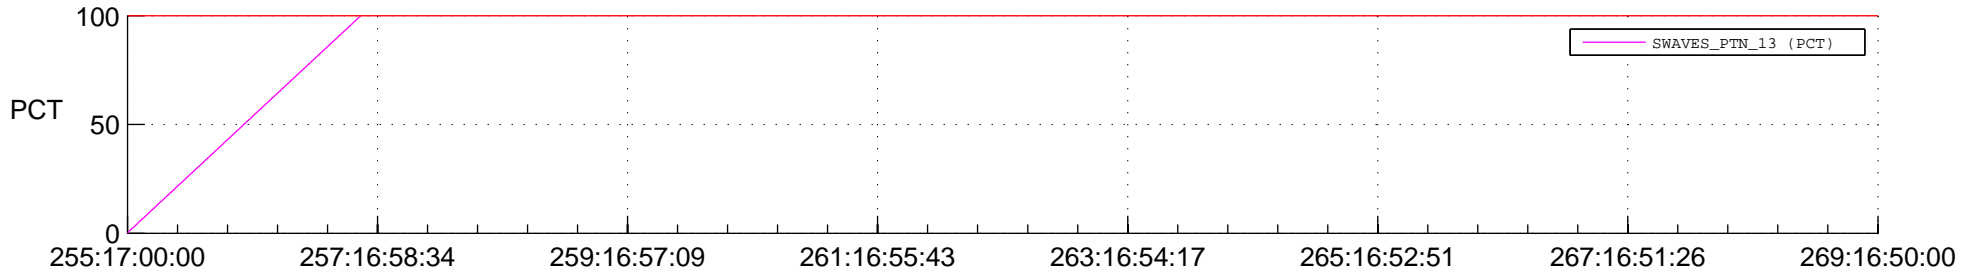

STEREO BEHIND SSR PCT Full Prediction

SWAVES_Percent_Full_Prediction