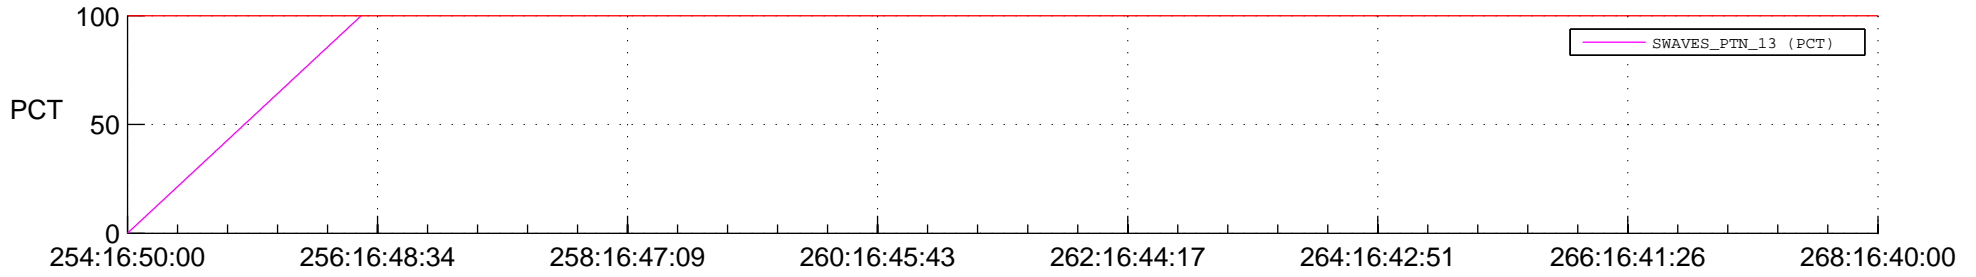

STEREO BEHIND SSR PCT Full Prediction

SWAVES_Percent_Full_Prediction

IMPACT_Percent_Full_Prediction

PLASTIC_Percent_Full_Prediction

Spacecraft_DownLink_Rate

Ground Time (2016:254:16:50:00.000 -2016:268:16:40:00.000)