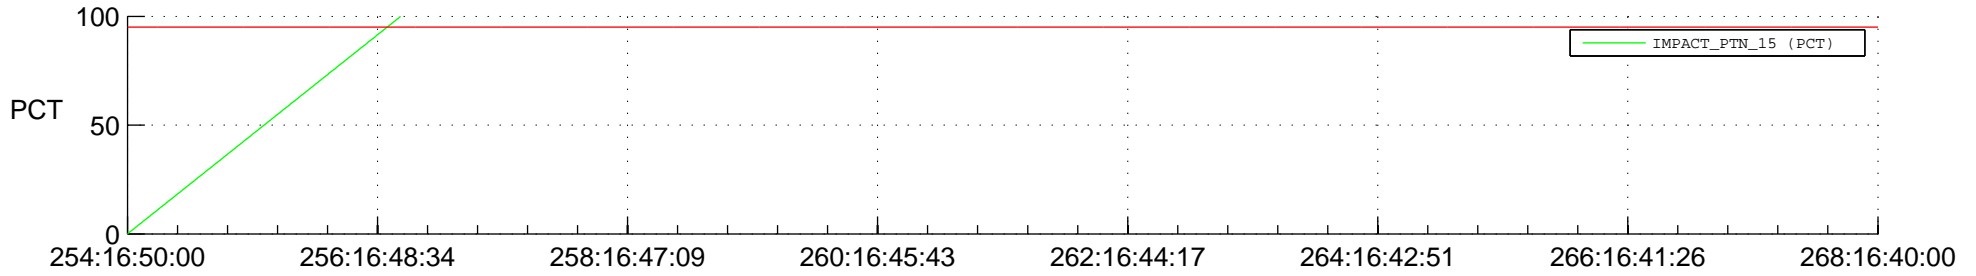

STEREO BEHIND SSR PCT Full Prediction

SWAVES_Percent_Full_Prediction

IMPACT_Percent_Full_Prediction

PLASTIC_Percent_Full_Prediction

Spacecraft_DownLink_Rate

Ground Time (2016:254:16:50:00.000 -2016:268:16:40:00.000)