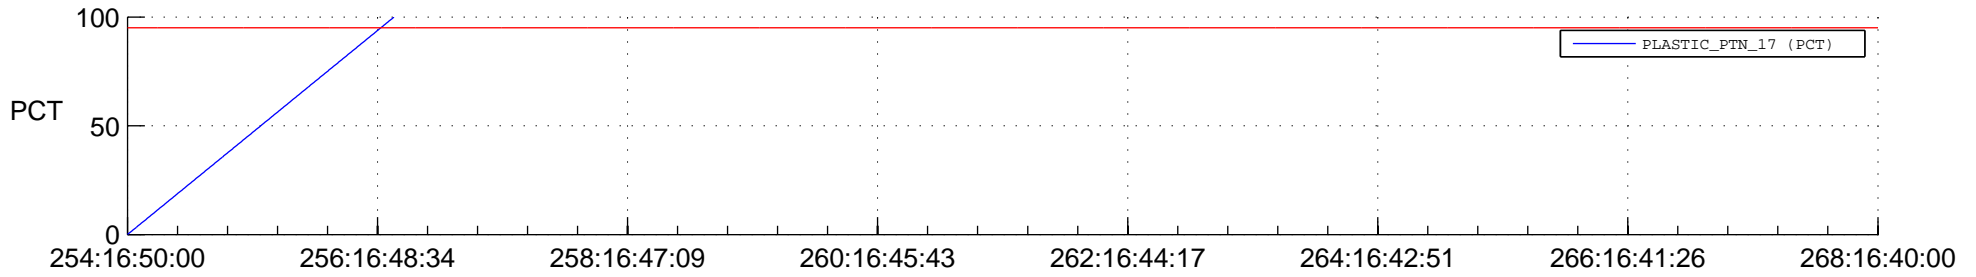

STEREO BEHIND SSR PCT Full Prediction

SWAVES_Percent_Full_Prediction

IMPACT_Percent_Full_Prediction

PLASTIC_Percent_Full_Prediction

Spacecraft_DownLink_Rate

Ground Time (2016:254:16:50:00.000 -2016:268:16:40:00.000)