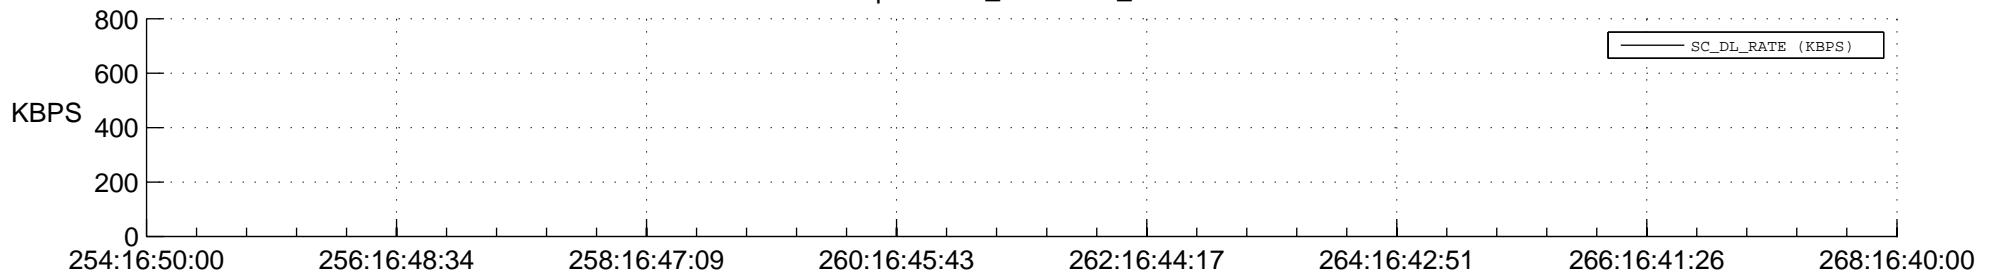

STEREO BEHIND SSR PCT Full Prediction

SWAVES_Percent_Full_Prediction

IMPACT_Percent_Full_Prediction

PLASTIC_Percent_Full_Prediction

Spacecraft_DownLink_Rate

Ground Time (2016:254:16:50:00.000 -2016:268:16:40:00.000)