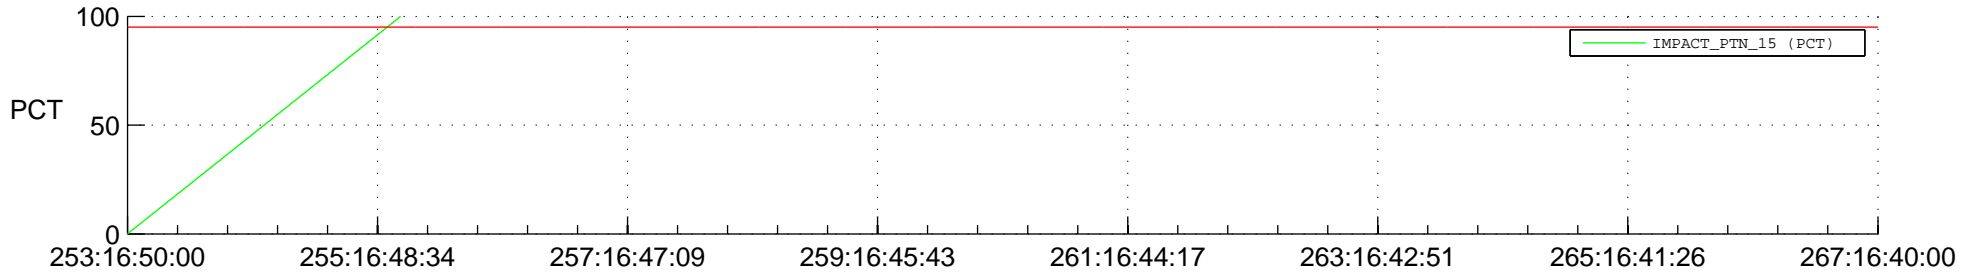

STEREO BEHIND SSR PCT Full Prediction

SWAVES_Percent_Full_Prediction

IMPACT_Percent_Full_Prediction

PLASTIC_Percent_Full_Prediction

Spacecraft_DownLink_Rate

Ground Time (2016:253:16:50:00.000 -2016:267:16:40:00.000)