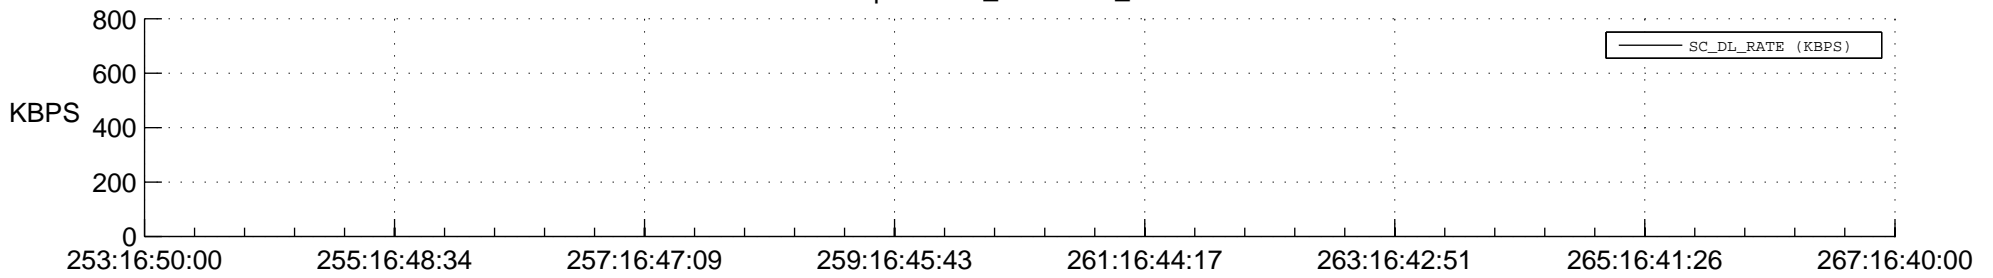

STEREO BEHIND SSR PCT Full Prediction

SWAVES_Percent_Full_Prediction

IMPACT_Percent_Full_Prediction

PLASTIC_Percent_Full_Prediction

Spacecraft_DownLink_Rate

Ground Time (2016:253:16:50:00.000 -2016:267:16:40:00.000)