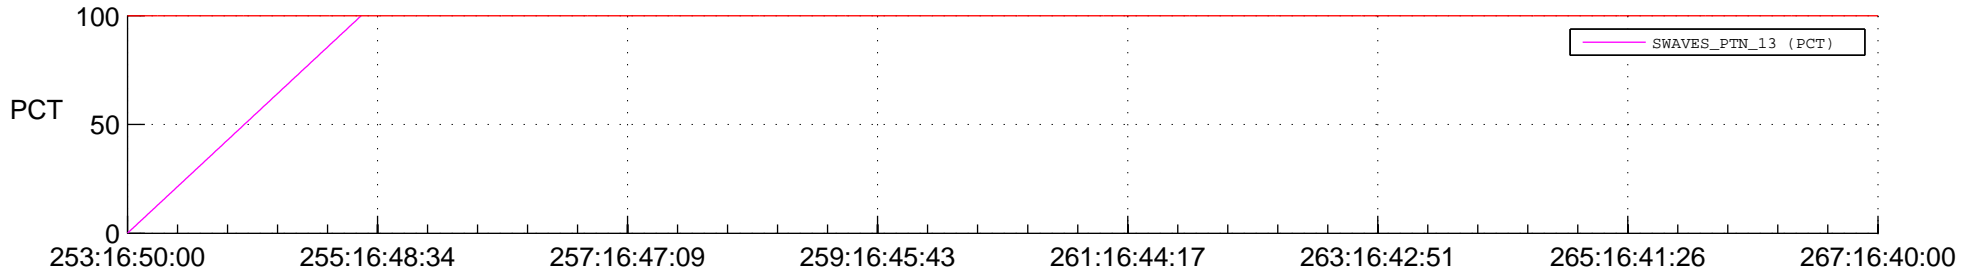

STEREO BEHIND SSR PCT Full Prediction

SWAVES_Percent_Full_Prediction

IMPACT_Percent_Full_Prediction

PLASTIC_Percent_Full_Prediction

Spacecraft_DownLink_Rate

Ground Time (2016:253:16:50:00.000 -2016:267:16:40:00.000)