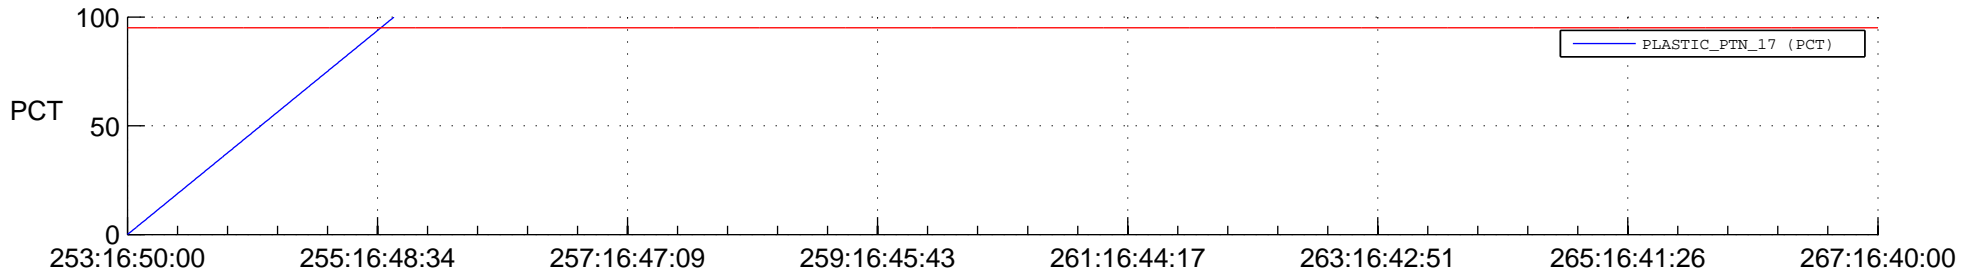

STEREO BEHIND SSR PCT Full Prediction

SWAVES_Percent_Full_Prediction

IMPACT_Percent_Full_Prediction

PLASTIC_Percent_Full_Prediction

Spacecraft_DownLink_Rate

Ground Time (2016:253:16:50:00.000 -2016:267:16:40:00.000)