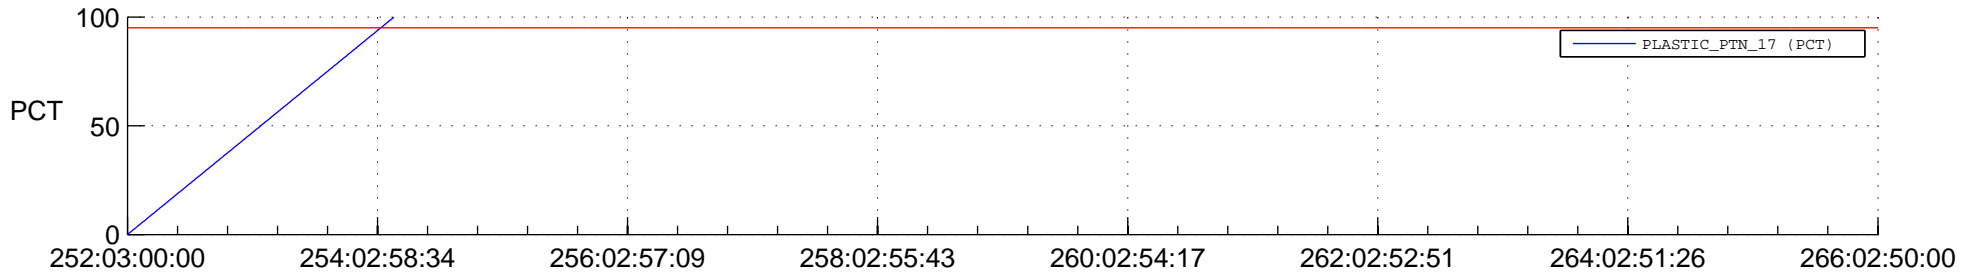

STEREO BEHIND SSR PCT Full Prediction

SWAVES_Percent_Full_Prediction

IMPACT_Percent_Full_Prediction

PLASTIC_Percent_Full_Prediction

Spacecraft_DownLink_Rate

Ground Time (2016:252:03:00:00.000 -2016:266:02:50:00.000)