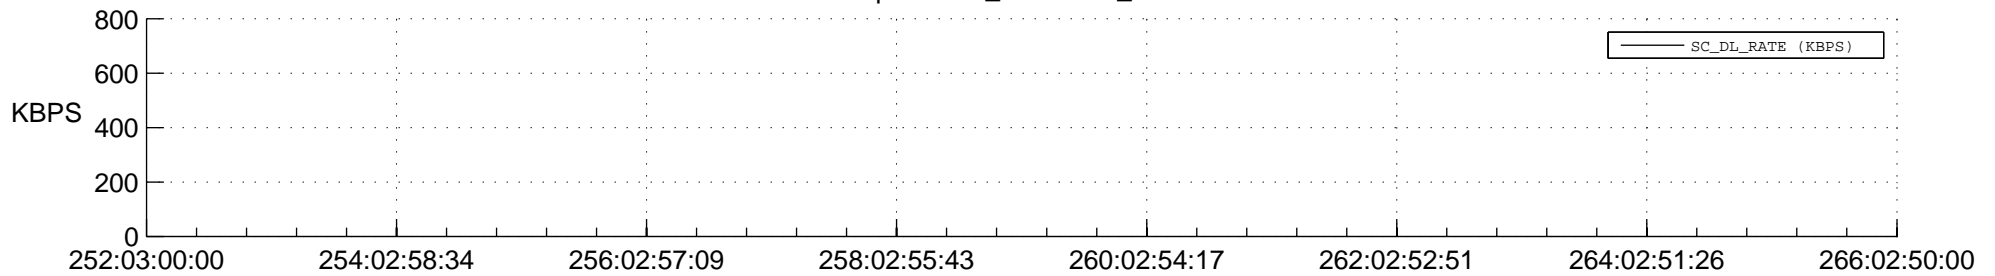

STEREO BEHIND SSR PCT Full Prediction

SWAVES_Percent_Full_Prediction

IMPACT_Percent_Full_Prediction

PLASTIC_Percent_Full_Prediction

Spacecraft_DownLink_Rate

Ground Time (2016:252:03:00:00.000 -2016:266:02:50:00.000)