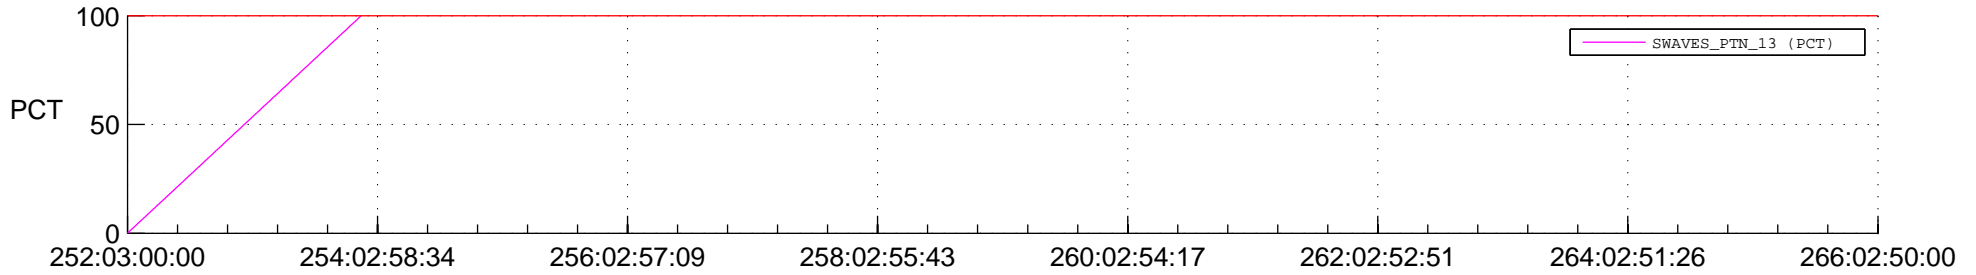

STEREO BEHIND SSR PCT Full Prediction

SWAVES_Percent_Full_Prediction

IMPACT_Percent_Full_Prediction

PLASTIC_Percent_Full_Prediction

Spacecraft_DownLink_Rate

Ground Time (2016:252:03:00:00.000 -2016:266:02:50:00.000)