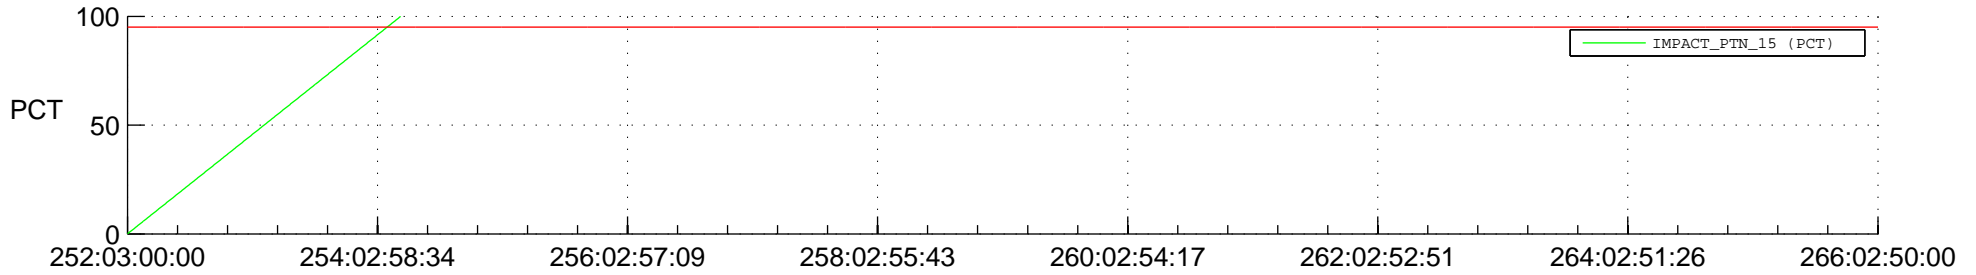

STEREO BEHIND SSR PCT Full Prediction

SWAVES_Percent_Full_Prediction

IMPACT_Percent_Full_Prediction

PLASTIC_Percent_Full_Prediction

Spacecraft_DownLink_Rate

Ground Time (2016:252:03:00:00.000 -2016:266:02:50:00.000)