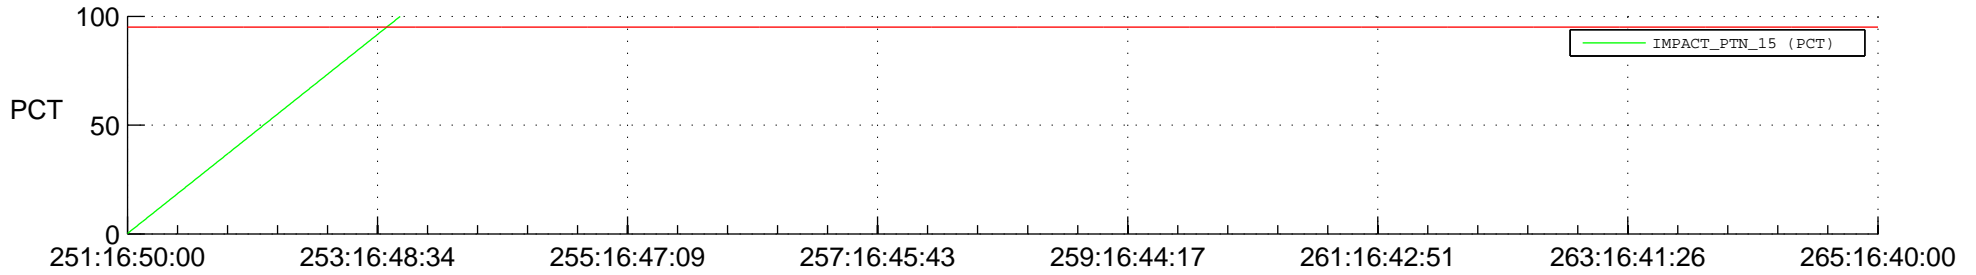

STEREO BEHIND SSR PCT Full Prediction

SWAVES_Percent_Full_Prediction

IMPACT_Percent_Full_Prediction

PLASTIC_Percent_Full_Prediction

Spacecraft_DownLink_Rate

Ground Time (2016:251:16:50:00.000 -2016:265:16:40:00.000)