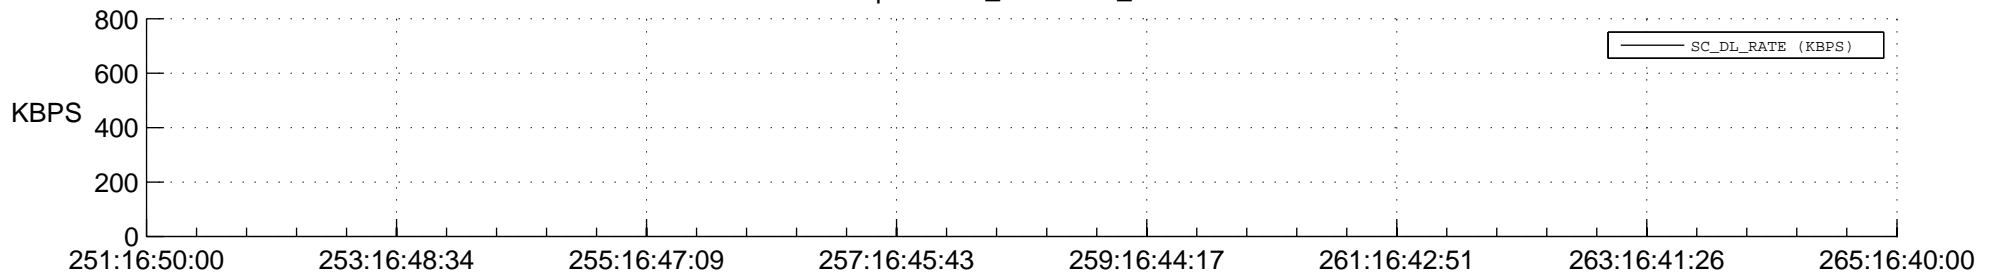

STEREO BEHIND SSR PCT Full Prediction

SWAVES_Percent_Full_Prediction

IMPACT_Percent_Full_Prediction

PLASTIC_Percent_Full_Prediction

Spacecraft_DownLink_Rate

Ground Time (2016:251:16:50:00.000 -2016:265:16:40:00.000)