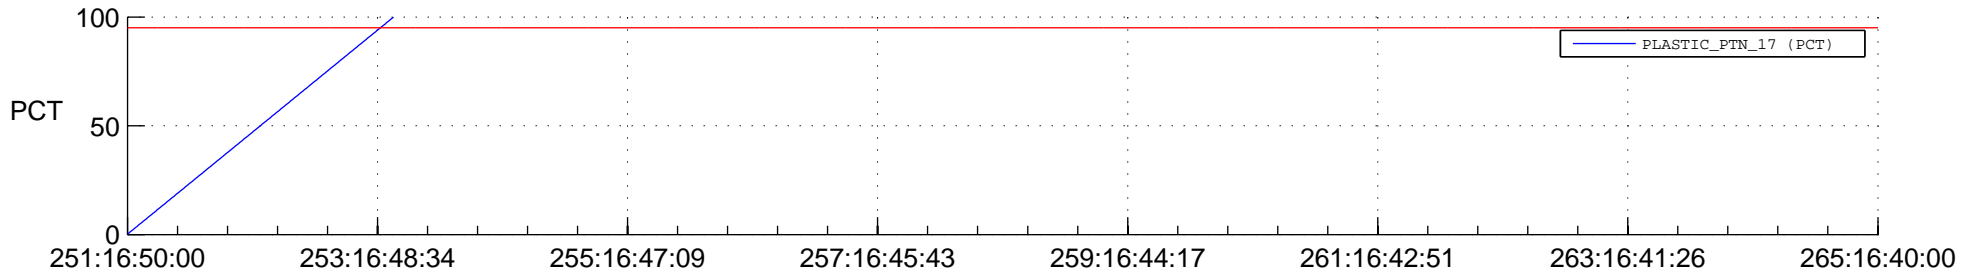

STEREO BEHIND SSR PCT Full Prediction

SWAVES_Percent_Full_Prediction

IMPACT_Percent_Full_Prediction

PLASTIC_Percent_Full_Prediction

Spacecraft_DownLink_Rate

Ground Time (2016:251:16:50:00.000 -2016:265:16:40:00.000)