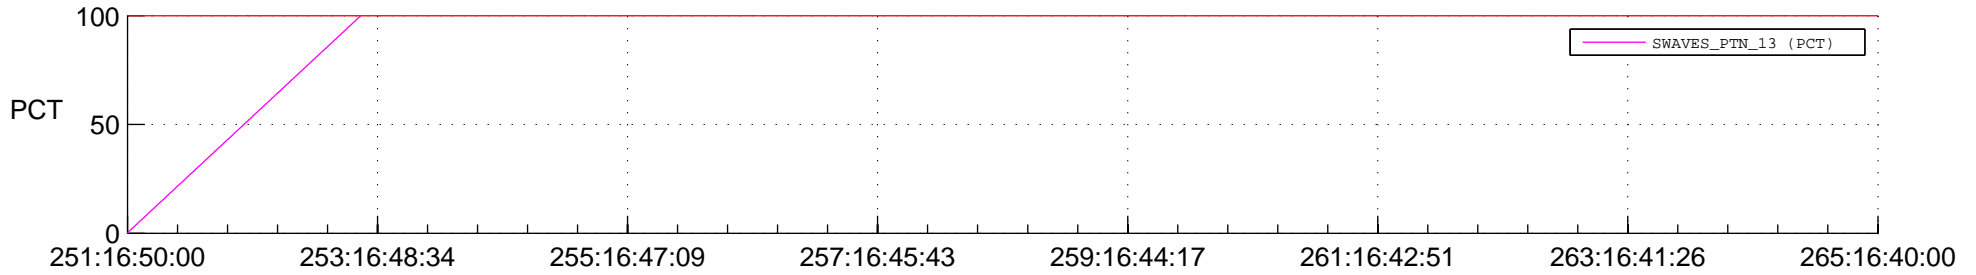

STEREO BEHIND SSR PCT Full Prediction

SWAVES_Percent_Full_Prediction

IMPACT_Percent_Full_Prediction

PLASTIC_Percent_Full_Prediction

Spacecraft_DownLink_Rate

Ground Time (2016:251:16:50:00.000 -2016:265:16:40:00.000)