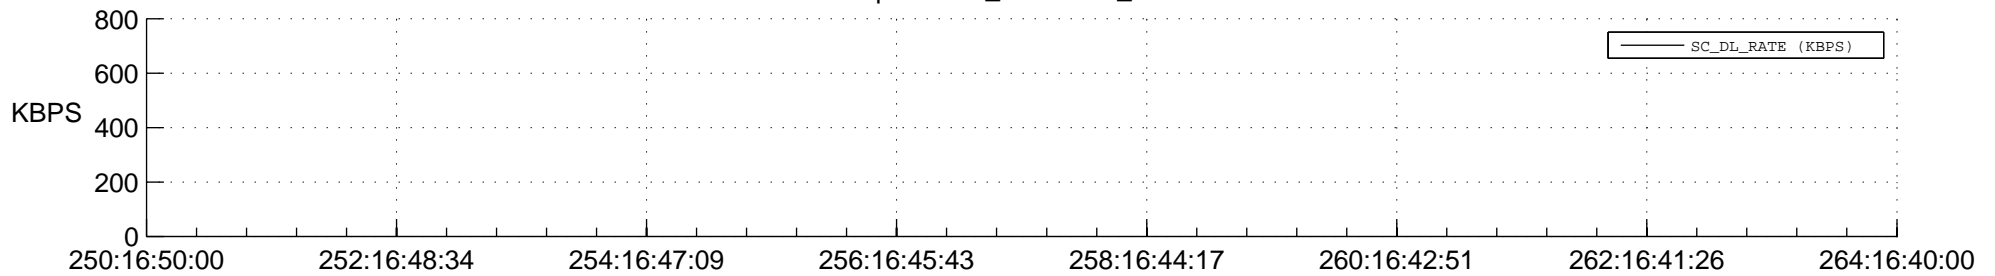

STEREO BEHIND SSR PCT Full Prediction

SWAVES_Percent_Full_Prediction

IMPACT_Percent_Full_Prediction

PLASTIC_Percent_Full_Prediction

Spacecraft_DownLink_Rate

Ground Time (2016:250:16:50:00.000 -2016:264:16:40:00.000)