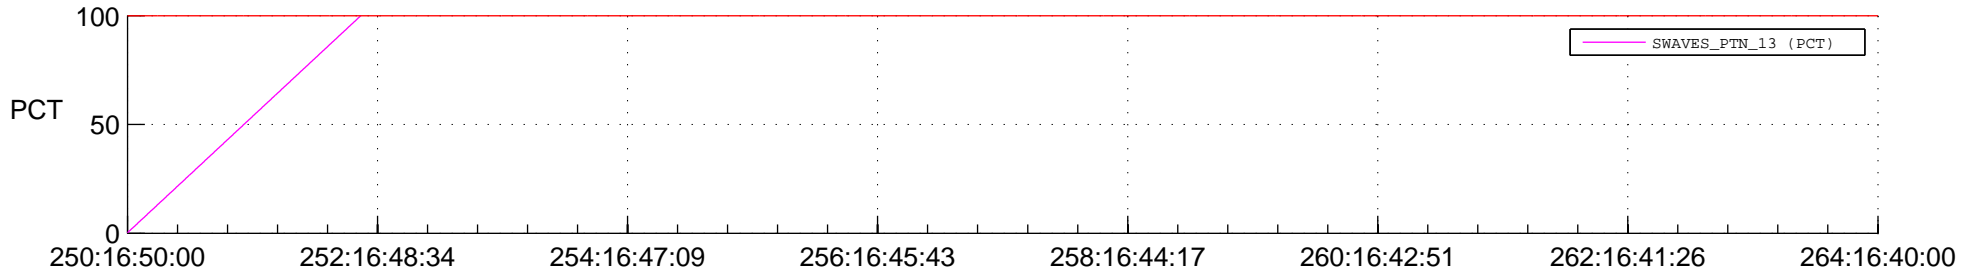

STEREO BEHIND SSR PCT Full Prediction

SWAVES_Percent_Full_Prediction

IMPACT_Percent_Full_Prediction

PLASTIC_Percent_Full_Prediction

Spacecraft_DownLink_Rate

Ground Time (2016:250:16:50:00.000 -2016:264:16:40:00.000)