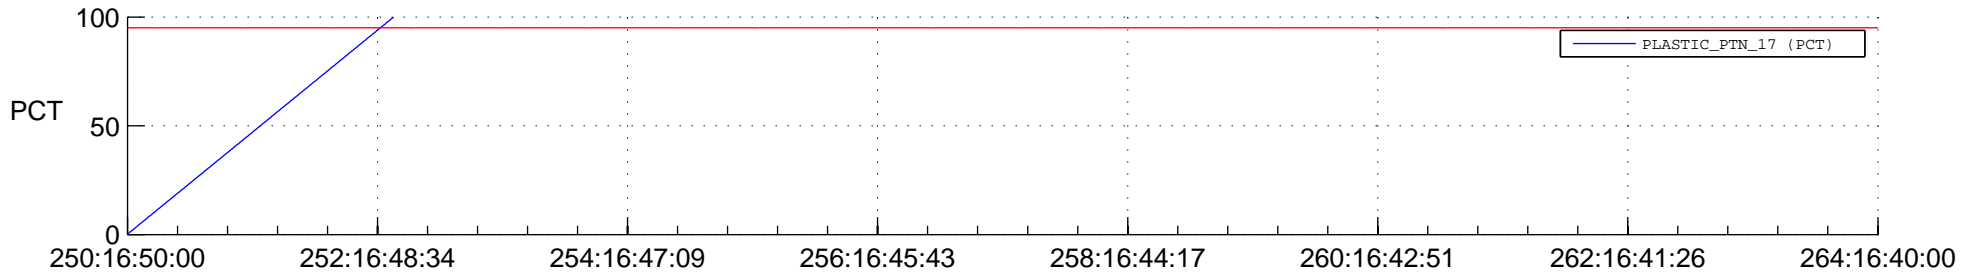

STEREO BEHIND SSR PCT Full Prediction

SWAVES_Percent_Full_Prediction

IMPACT_Percent_Full_Prediction

PLASTIC_Percent_Full_Prediction

Spacecraft_DownLink_Rate

Ground Time (2016:250:16:50:00.000 -2016:264:16:40:00.000)