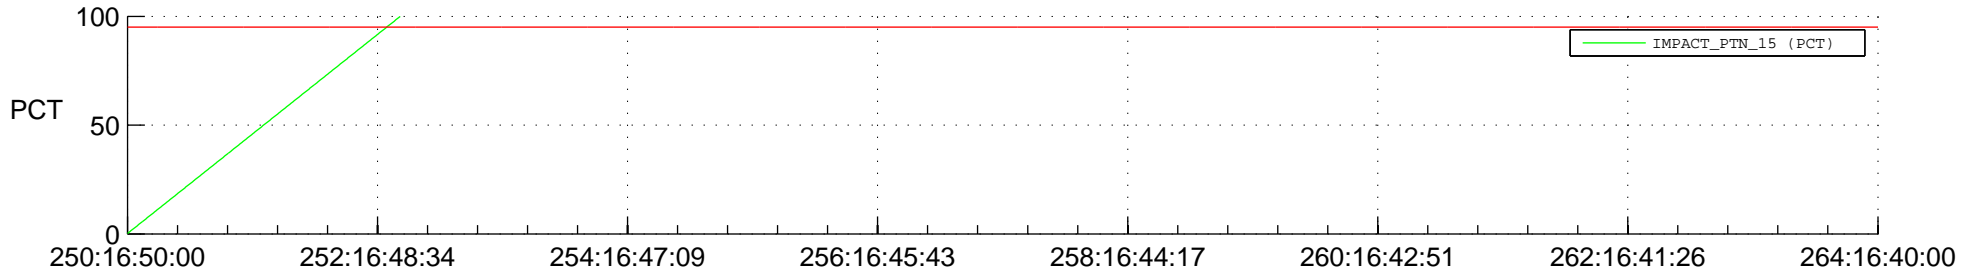

STEREO BEHIND SSR PCT Full Prediction

SWAVES_Percent_Full_Prediction

IMPACT_Percent_Full_Prediction

PLASTIC_Percent_Full_Prediction

Spacecraft_DownLink_Rate

Ground Time (2016:250:16:50:00.000 -2016:264:16:40:00.000)