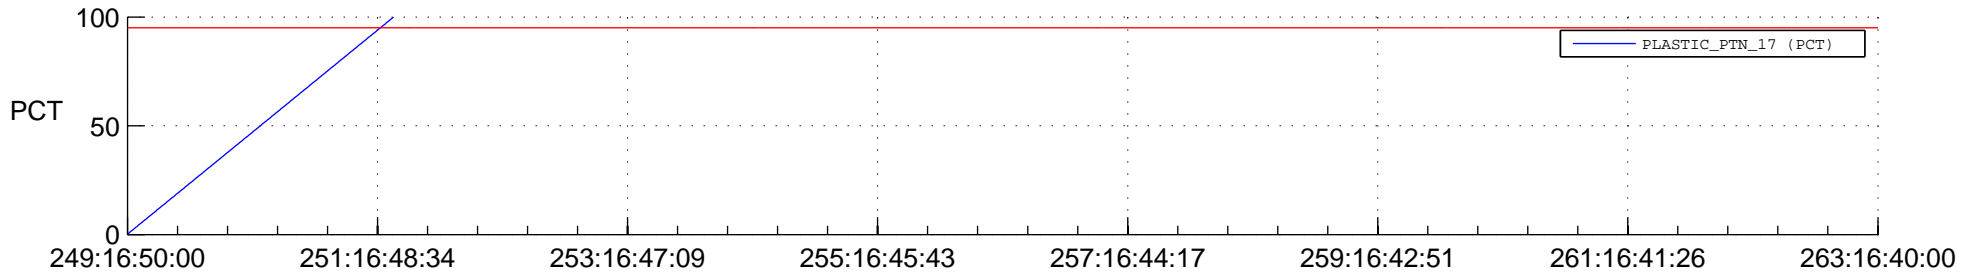

STEREO BEHIND SSR PCT Full Prediction

SWAVES_Percent_Full_Prediction

IMPACT_Percent_Full_Prediction

PLASTIC_Percent_Full_Prediction

Spacecraft_DownLink_Rate

Ground Time (2016:249:16:50:00.000 -2016:263:16:40:00.000)