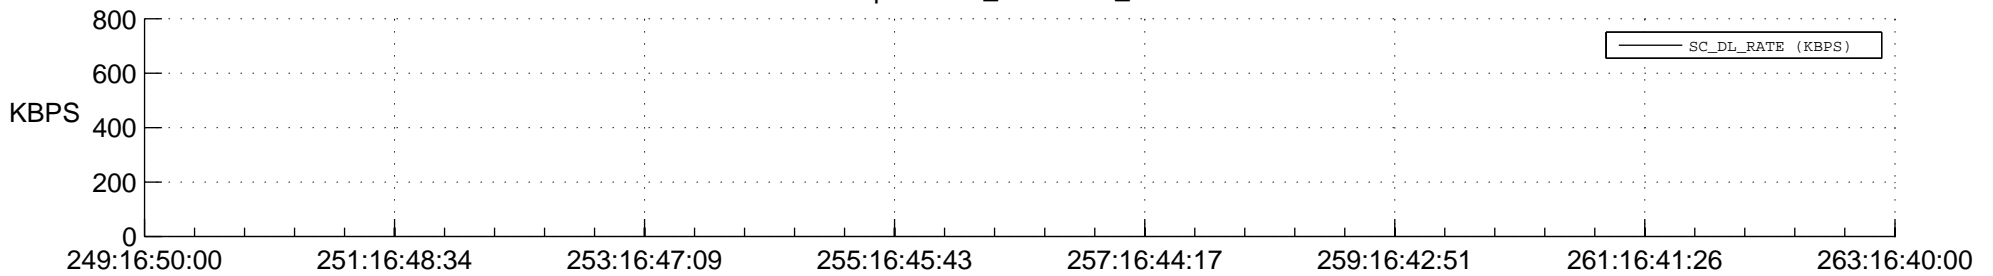

STEREO BEHIND SSR PCT Full Prediction

SWAVES_Percent_Full_Prediction

IMPACT_Percent_Full_Prediction

PLASTIC_Percent_Full_Prediction

Spacecraft_DownLink_Rate

Ground Time (2016:249:16:50:00.000 -2016:263:16:40:00.000)