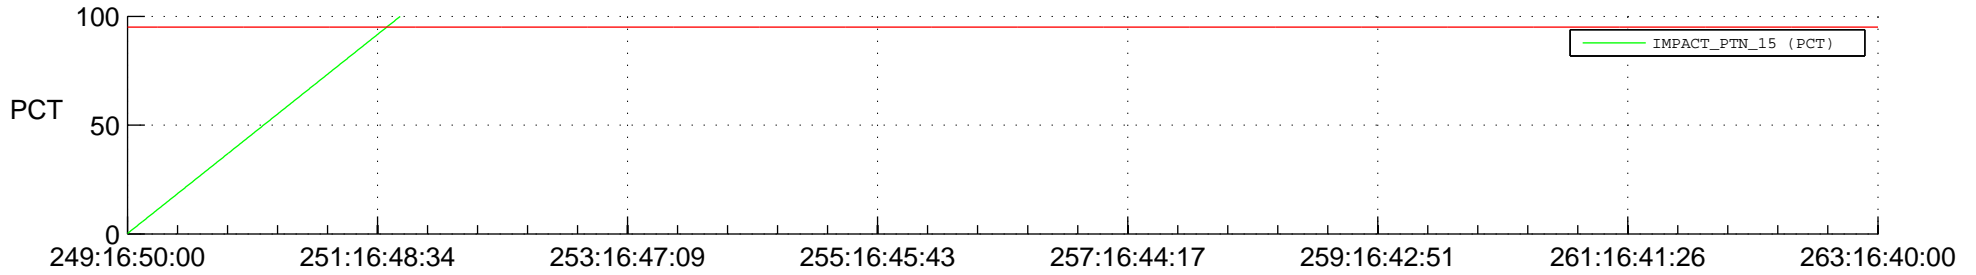

STEREO BEHIND SSR PCT Full Prediction

SWAVES_Percent_Full_Prediction

IMPACT_Percent_Full_Prediction

PLASTIC_Percent_Full_Prediction

Spacecraft_DownLink_Rate

Ground Time (2016:249:16:50:00.000 -2016:263:16:40:00.000)