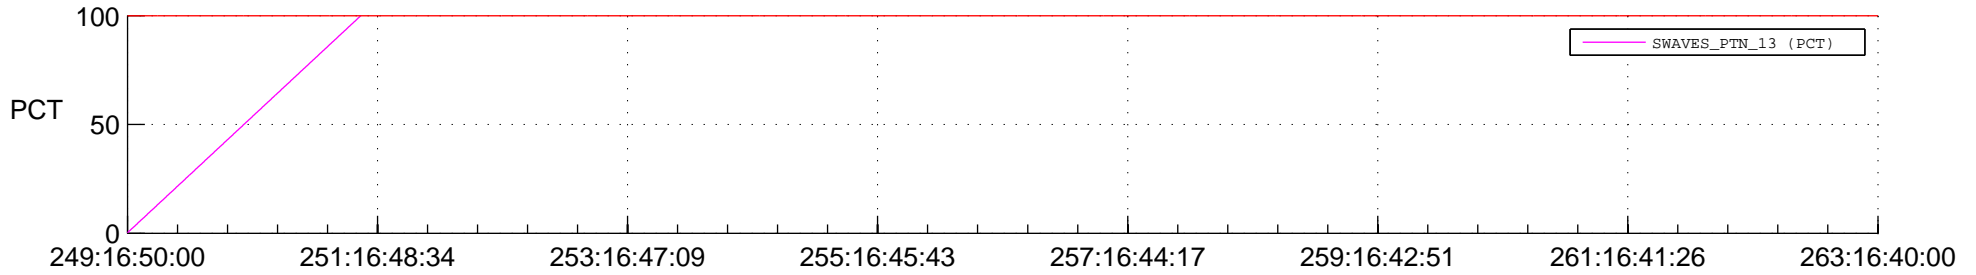

STEREO BEHIND SSR PCT Full Prediction

SWAVES_Percent_Full_Prediction

IMPACT_Percent_Full_Prediction

PLASTIC_Percent_Full_Prediction

Spacecraft_DownLink_Rate

Ground Time (2016:249:16:50:00.000 -2016:263:16:40:00.000)