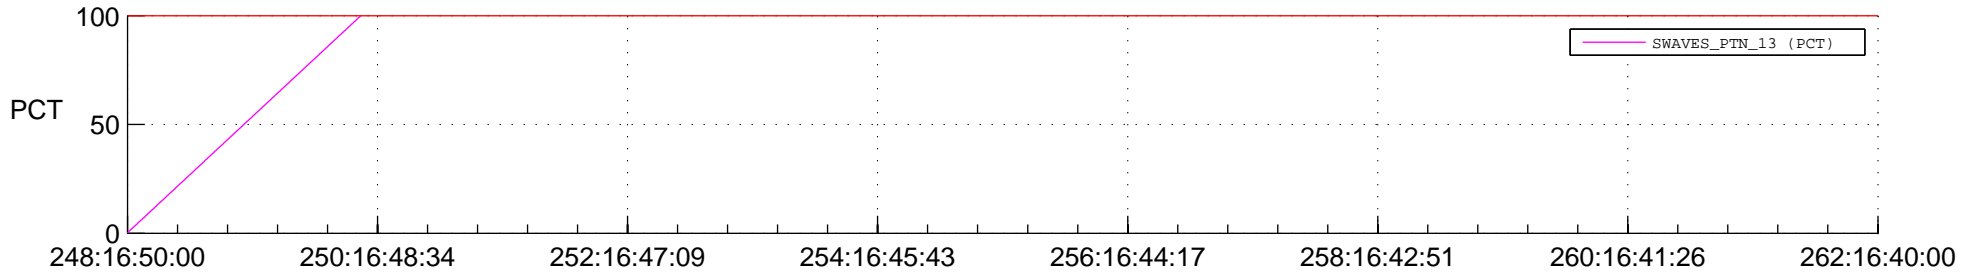

STEREO BEHIND SSR PCT Full Prediction

SWAVES_Percent_Full_Prediction