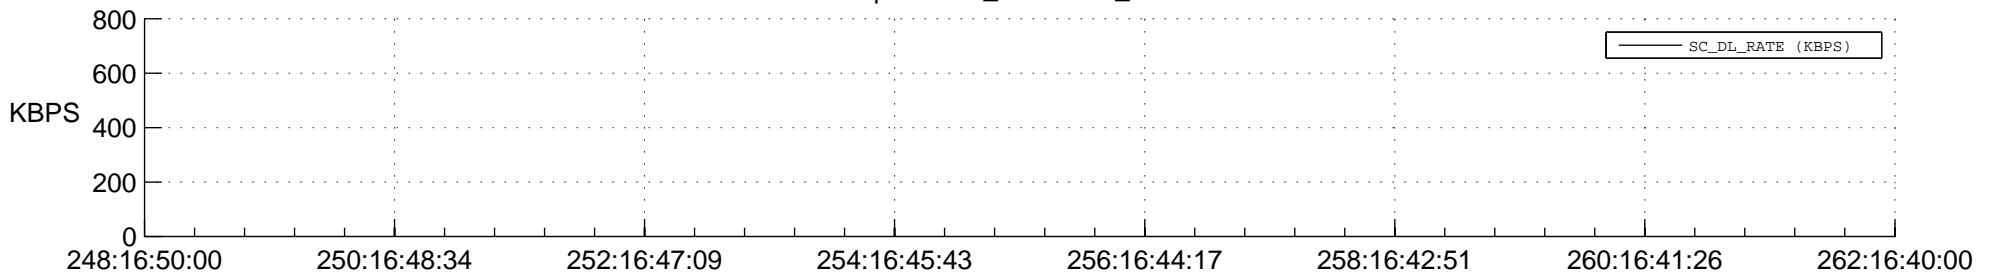

## Spacecraft\_DownLink\_Rate

Ground Time (2016:248:16:50:00.000 -2016:262:16:40:00.000)