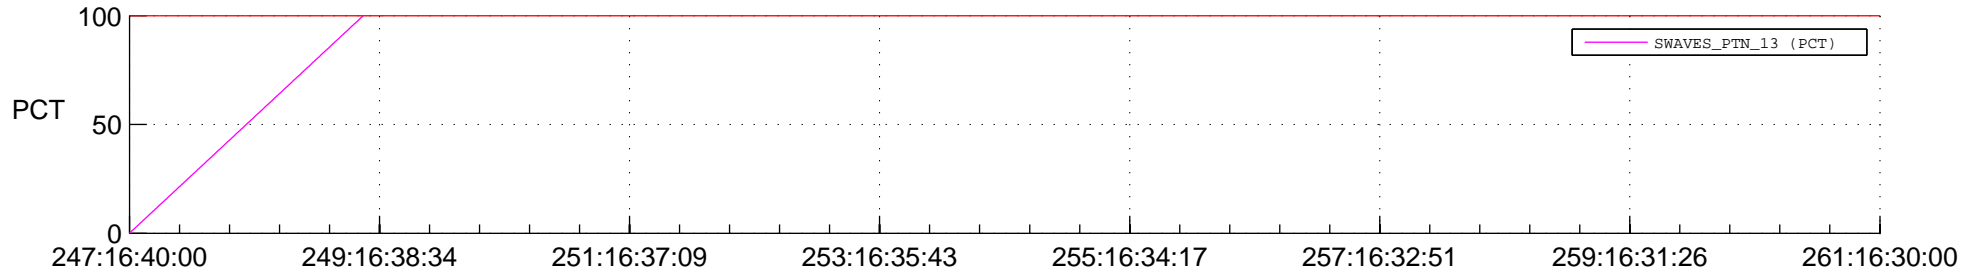

STEREO BEHIND SSR PCT Full Prediction

SWAVES_Percent_Full_Prediction

IMPACT_Percent_Full_Prediction

PLASTIC_Percent_Full_Prediction

Spacecraft_DownLink_Rate

Ground Time (2016:247:16:40:00.000 -2016:261:16:30:00.000)