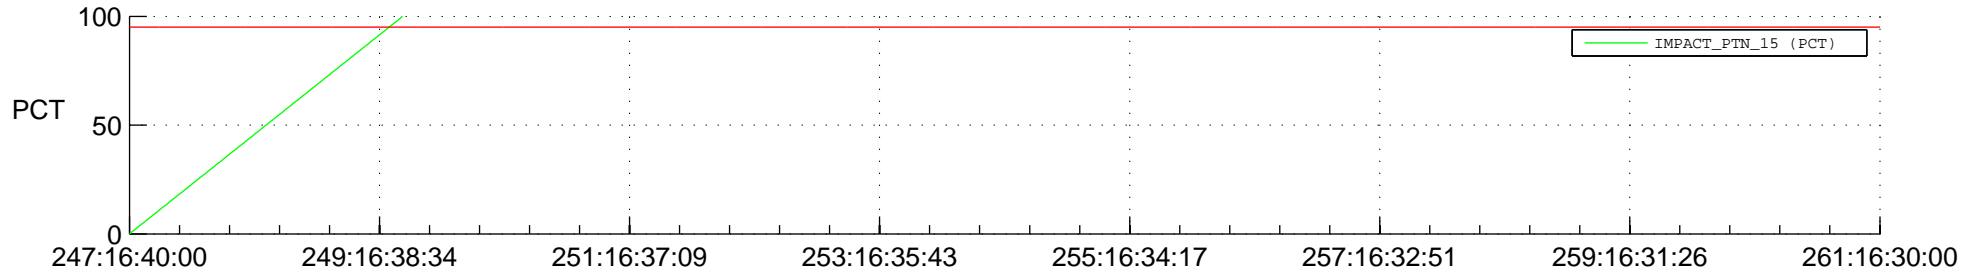

STEREO BEHIND SSR PCT Full Prediction

SWAVES_Percent_Full_Prediction

IMPACT_Percent_Full_Prediction

PLASTIC_Percent_Full_Prediction

Spacecraft_DownLink_Rate

Ground Time (2016:247:16:40:00.000 -2016:261:16:30:00.000)