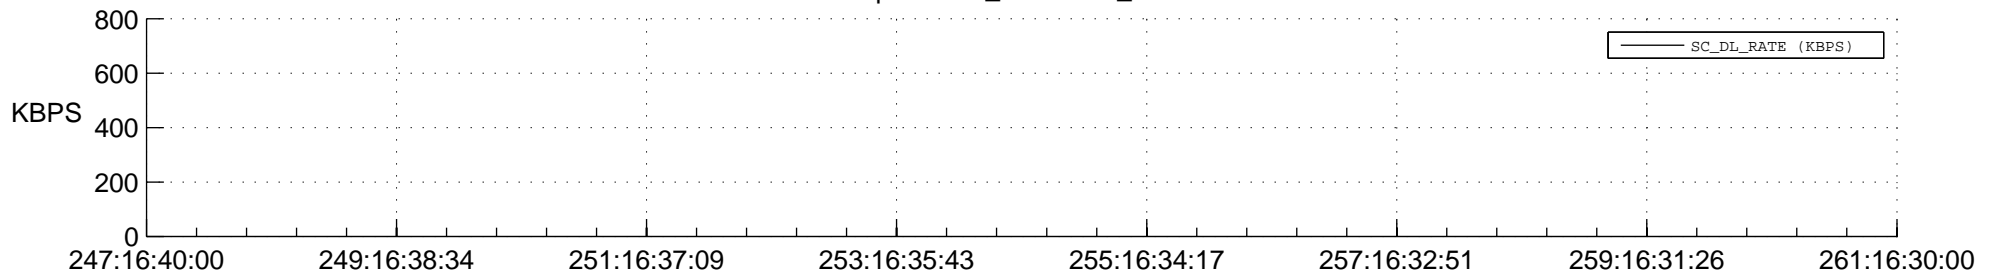

STEREO BEHIND SSR PCT Full Prediction

SWAVES_Percent_Full_Prediction

IMPACT_Percent_Full_Prediction

PLASTIC_Percent_Full_Prediction

Spacecraft_DownLink_Rate

Ground Time (2016:247:16:40:00.000 -2016:261:16:30:00.000)