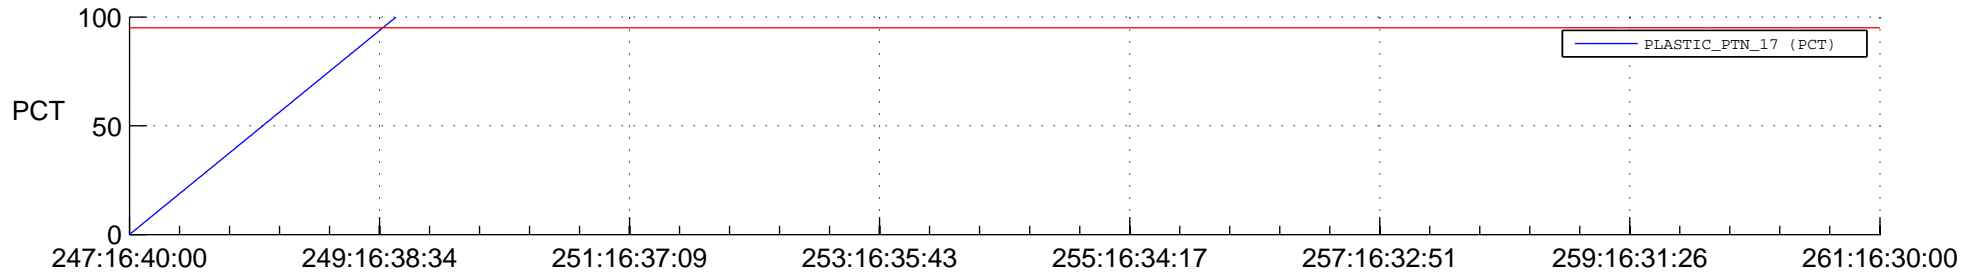

STEREO BEHIND SSR PCT Full Prediction

SWAVES_Percent_Full_Prediction

IMPACT_Percent_Full_Prediction

PLASTIC_Percent_Full_Prediction

Spacecraft_DownLink_Rate

Ground Time (2016:247:16:40:00.000 -2016:261:16:30:00.000)