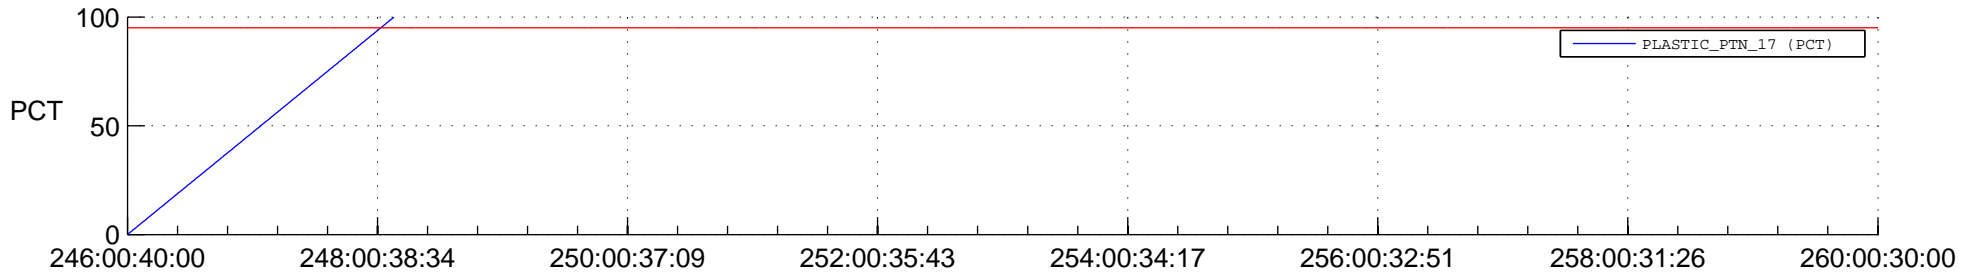

STEREO BEHIND SSR PCT Full Prediction

SWAVES_Percent_Full_Prediction

IMPACT_Percent_Full_Prediction

PLASTIC_Percent_Full_Prediction

Spacecraft_DownLink_Rate

Ground Time (2016:246:00:40:00.000 -2016:260:00:30:00.000)