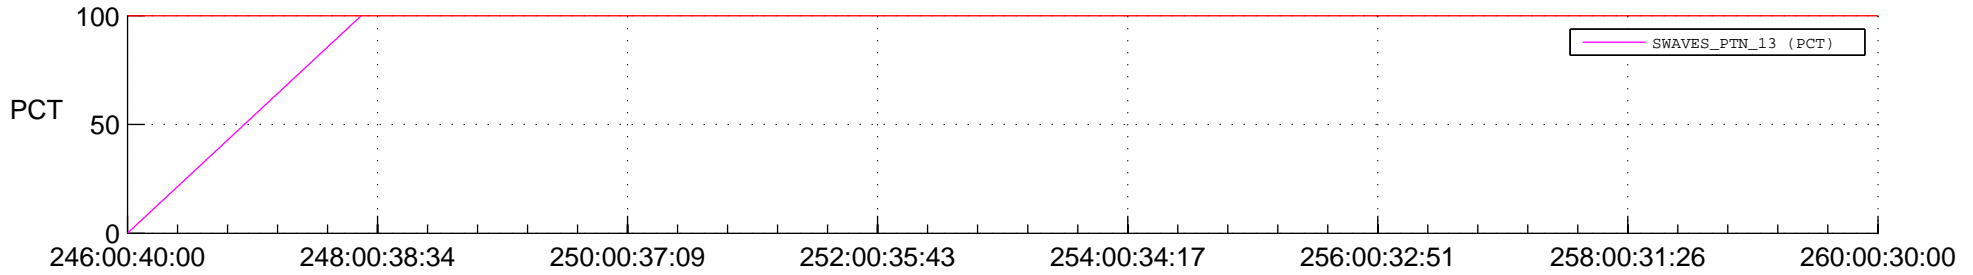

STEREO BEHIND SSR PCT Full Prediction

SWAVES_Percent_Full_Prediction

IMPACT_Percent_Full_Prediction

PLASTIC_Percent_Full_Prediction

Spacecraft_DownLink_Rate

Ground Time (2016:246:00:40:00.000 -2016:260:00:30:00.000)