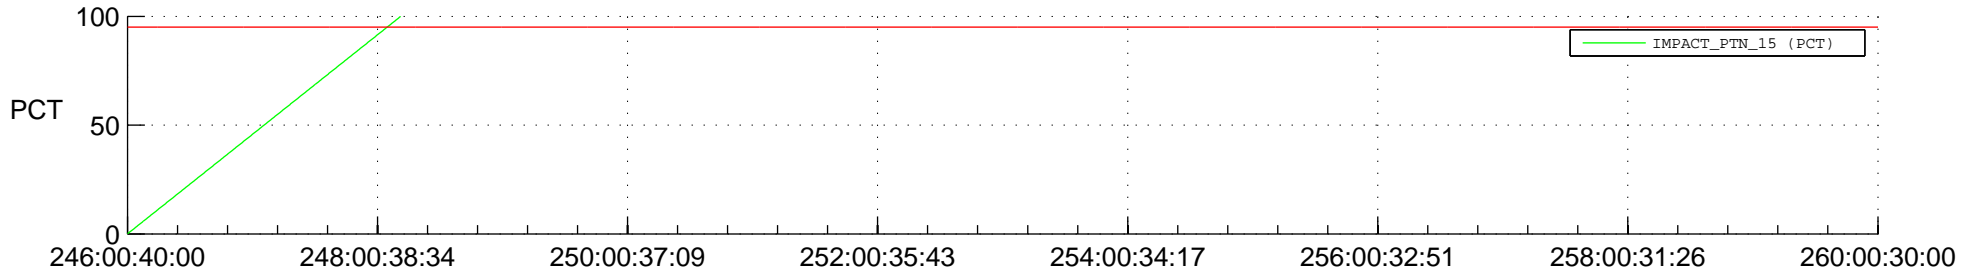

STEREO BEHIND SSR PCT Full Prediction

SWAVES_Percent_Full_Prediction

IMPACT_Percent_Full_Prediction

PLASTIC_Percent_Full_Prediction

Spacecraft_DownLink_Rate

Ground Time (2016:246:00:40:00.000 -2016:260:00:30:00.000)