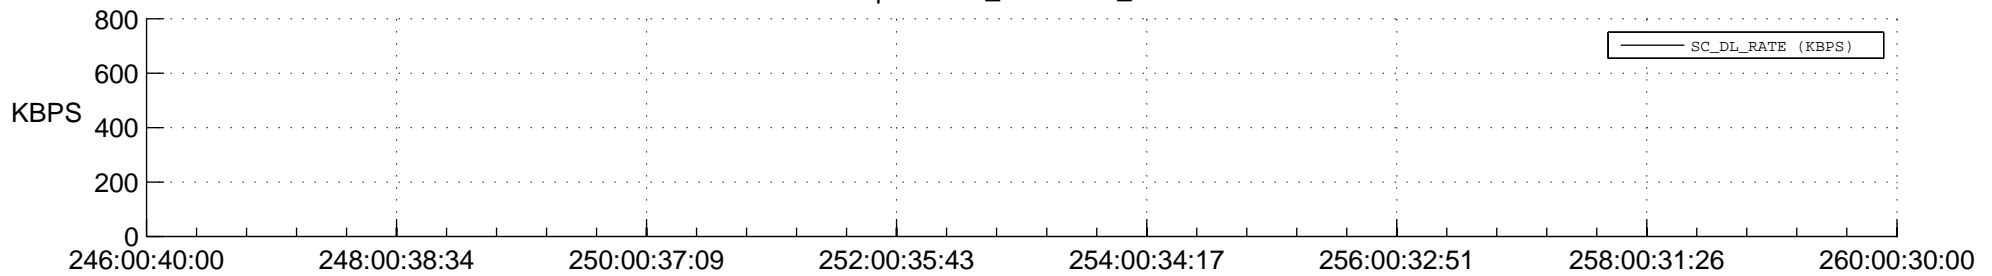

STEREO BEHIND SSR PCT Full Prediction

SWAVES_Percent_Full_Prediction

IMPACT_Percent_Full_Prediction

PLASTIC_Percent_Full_Prediction

Spacecraft_DownLink_Rate

Ground Time (2016:246:00:40:00.000 -2016:260:00:30:00.000)