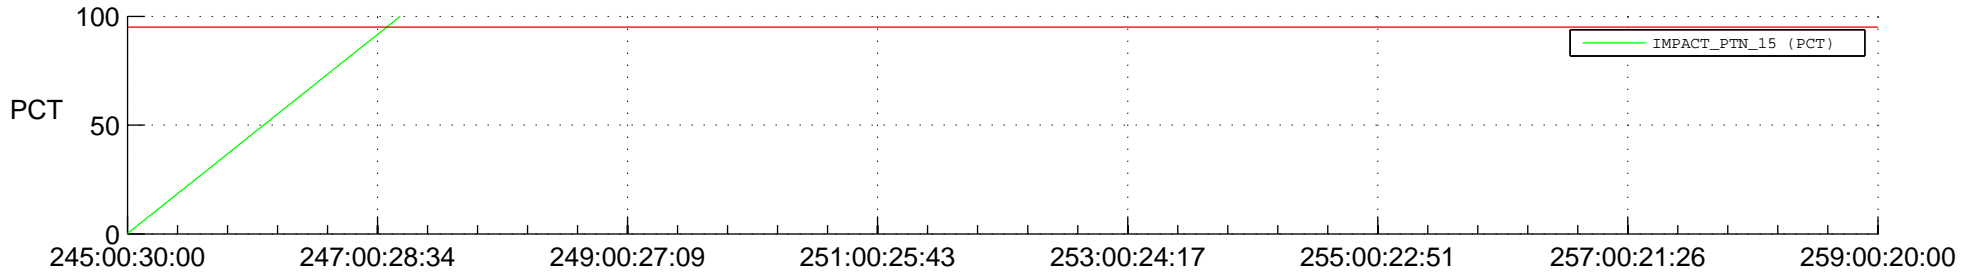

STEREO BEHIND SSR PCT Full Prediction

SWAVES_Percent_Full_Prediction

IMPACT_Percent_Full_Prediction

PLASTIC_Percent_Full_Prediction

Spacecraft_DownLink_Rate

Ground Time (2016:245:00:30:00.000 -2016:259:00:20:00.000)