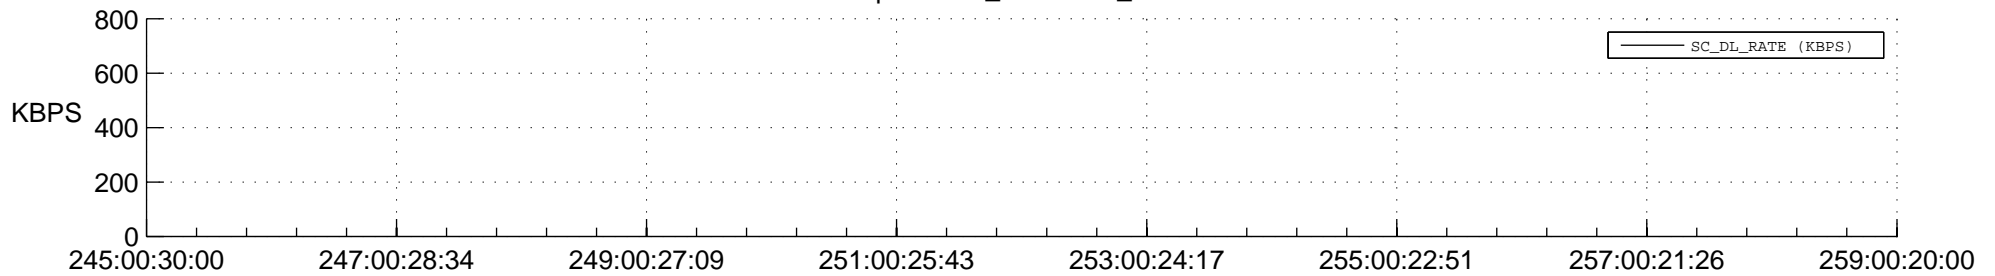

STEREO BEHIND SSR PCT Full Prediction

SWAVES_Percent_Full_Prediction

IMPACT_Percent_Full_Prediction

PLASTIC_Percent_Full_Prediction

Spacecraft_DownLink_Rate

Ground Time (2016:245:00:30:00.000 -2016:259:00:20:00.000)