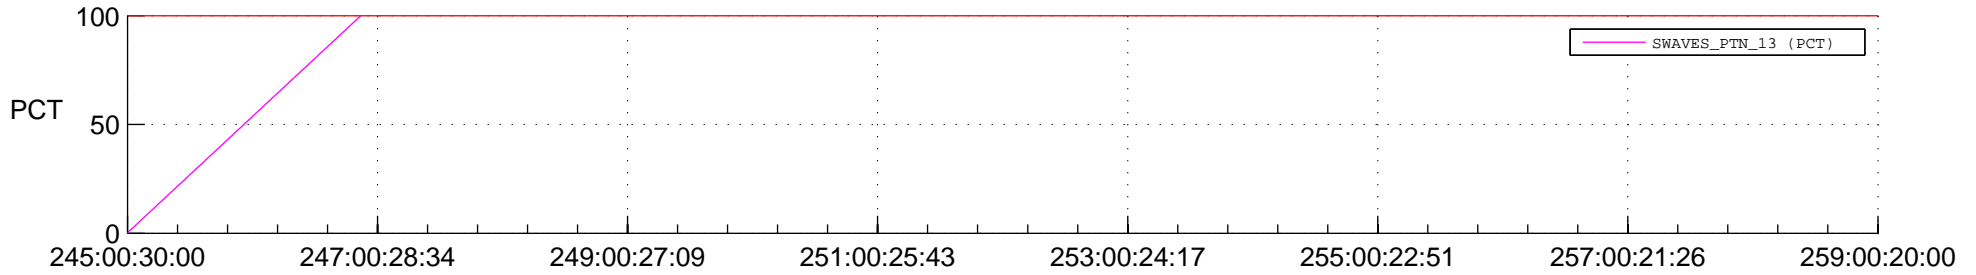

STEREO BEHIND SSR PCT Full Prediction

SWAVES_Percent_Full_Prediction

IMPACT_Percent_Full_Prediction

PLASTIC_Percent_Full_Prediction

Spacecraft_DownLink_Rate

Ground Time (2016:245:00:30:00.000 -2016:259:00:20:00.000)