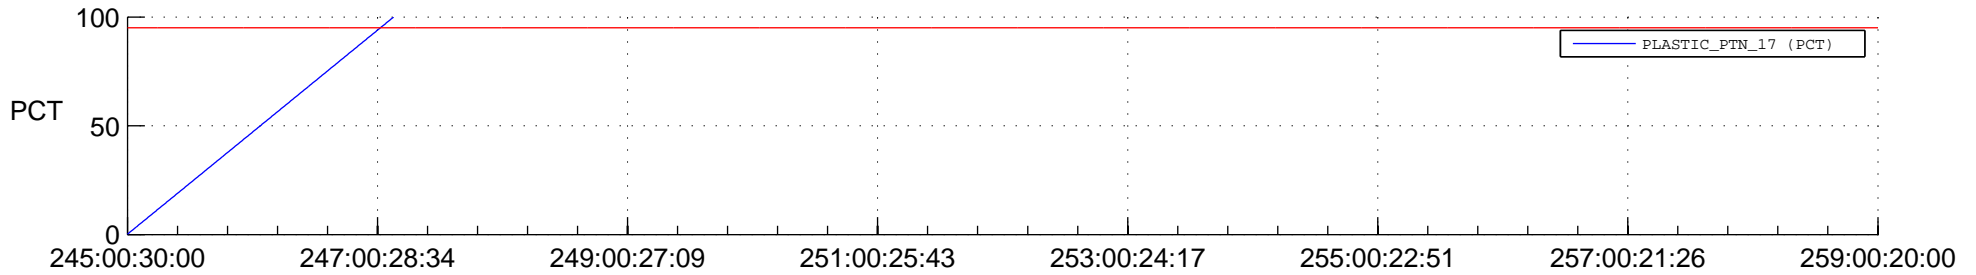

STEREO BEHIND SSR PCT Full Prediction

SWAVES_Percent_Full_Prediction

IMPACT_Percent_Full_Prediction

PLASTIC_Percent_Full_Prediction

Spacecraft_DownLink_Rate

Ground Time (2016:245:00:30:00.000 -2016:259:00:20:00.000)