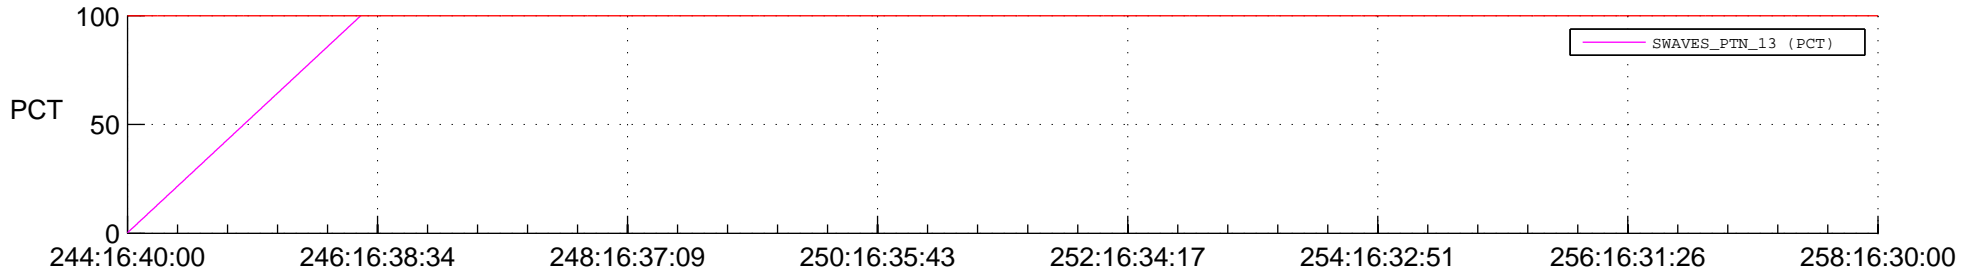

STEREO BEHIND SSR PCT Full Prediction

SWAVES_Percent_Full_Prediction

IMPACT_Percent_Full_Prediction

PLASTIC_Percent_Full_Prediction

Spacecraft_DownLink_Rate

Ground Time (2016:244:16:40:00.000 -2016:258:16:30:00.000)