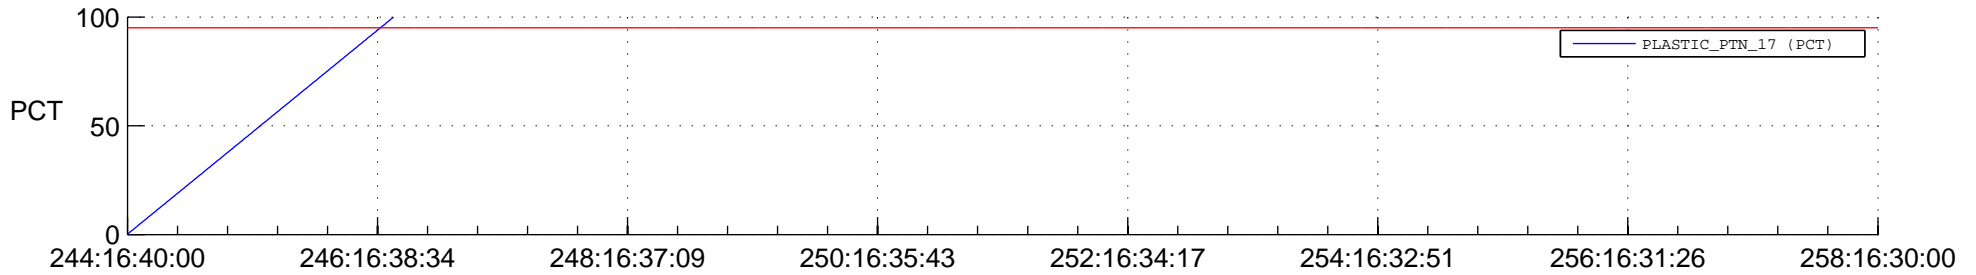

STEREO BEHIND SSR PCT Full Prediction

SWAVES_Percent_Full_Prediction

IMPACT_Percent_Full_Prediction

PLASTIC_Percent_Full_Prediction

Spacecraft_DownLink_Rate

Ground Time (2016:244:16:40:00.000 -2016:258:16:30:00.000)