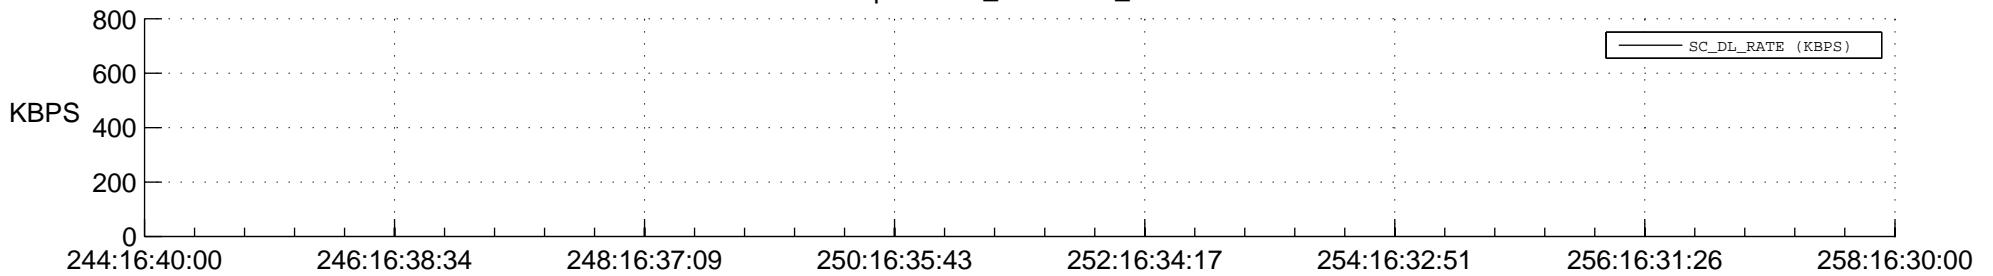

STEREO BEHIND SSR PCT Full Prediction

SWAVES_Percent_Full_Prediction

IMPACT_Percent_Full_Prediction

PLASTIC_Percent_Full_Prediction

Spacecraft_DownLink_Rate

Ground Time (2016:244:16:40:00.000 -2016:258:16:30:00.000)