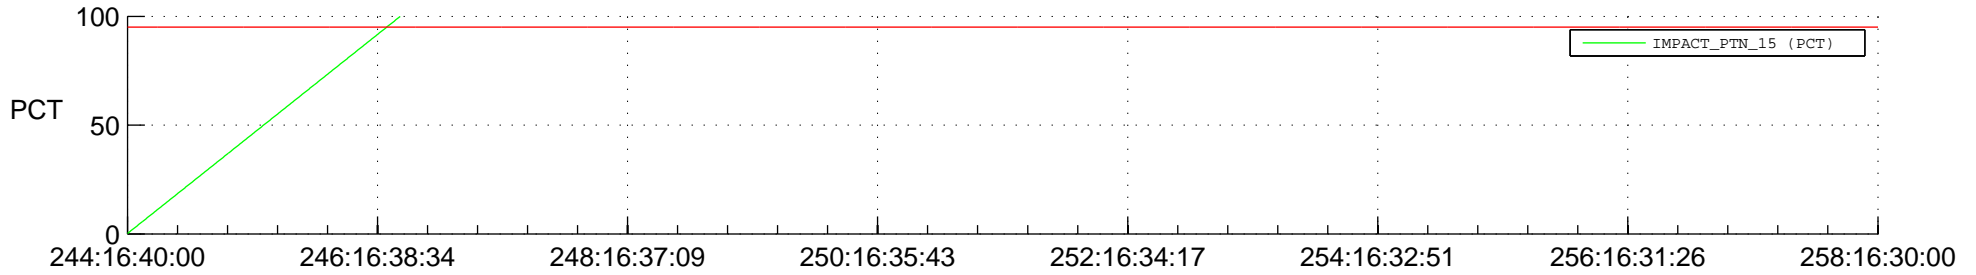

STEREO BEHIND SSR PCT Full Prediction

SWAVES_Percent_Full_Prediction

IMPACT_Percent_Full_Prediction

PLASTIC_Percent_Full_Prediction

Spacecraft_DownLink_Rate

Ground Time (2016:244:16:40:00.000 -2016:258:16:30:00.000)