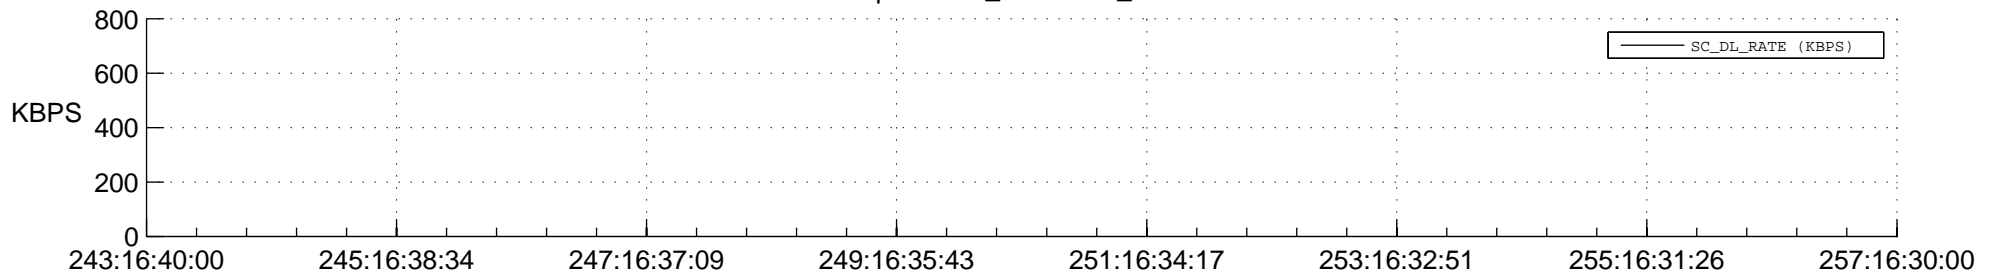

STEREO BEHIND SSR PCT Full Prediction

SWAVES_Percent_Full_Prediction

IMPACT_Percent_Full_Prediction

PLASTIC_Percent_Full_Prediction

Spacecraft_DownLink_Rate

Ground Time (2016:243:16:40:00.000 -2016:257:16:30:00.000)