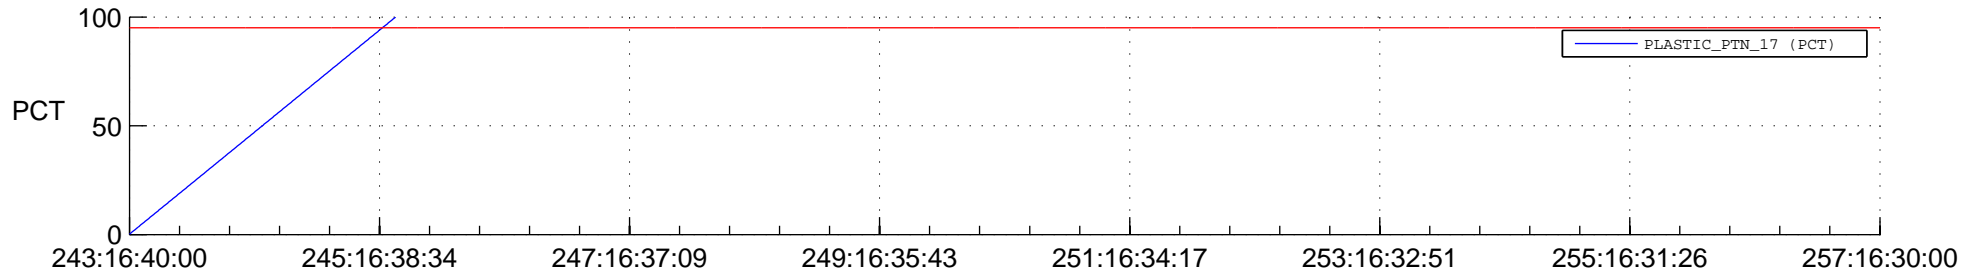

STEREO BEHIND SSR PCT Full Prediction

SWAVES_Percent_Full_Prediction

IMPACT_Percent_Full_Prediction

PLASTIC_Percent_Full_Prediction

Spacecraft_DownLink_Rate

Ground Time (2016:243:16:40:00.000 -2016:257:16:30:00.000)