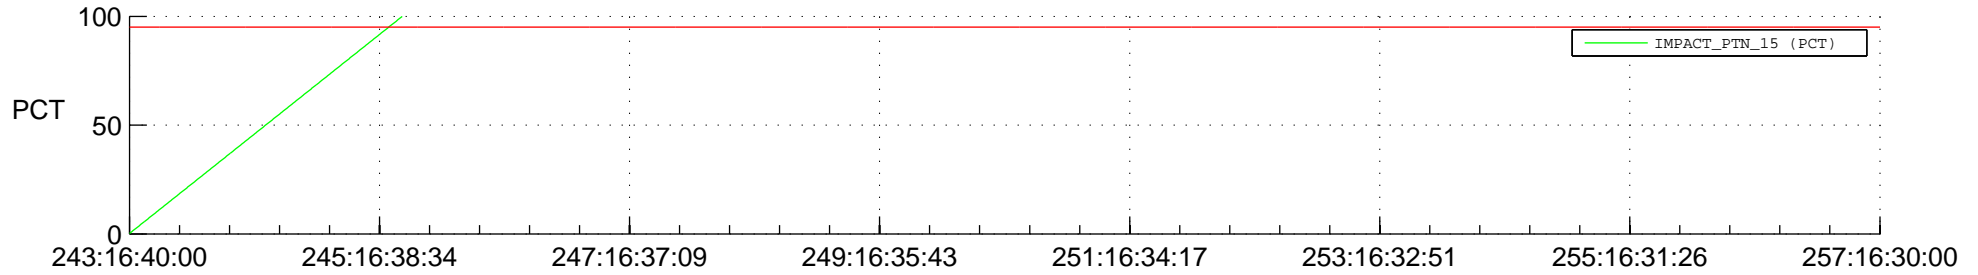

STEREO BEHIND SSR PCT Full Prediction

SWAVES_Percent_Full_Prediction

IMPACT_Percent_Full_Prediction

PLASTIC_Percent_Full_Prediction

Spacecraft_DownLink_Rate

Ground Time (2016:243:16:40:00.000 -2016:257:16:30:00.000)