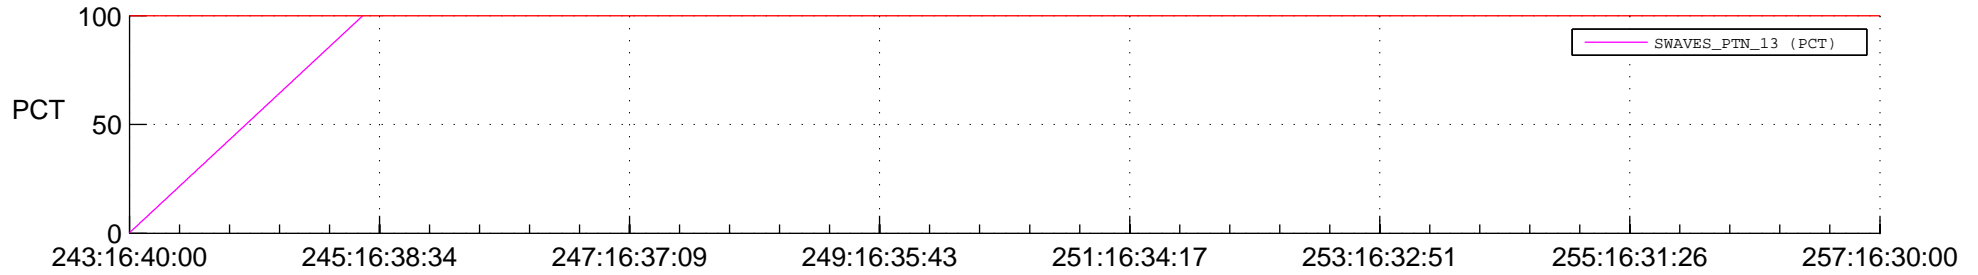

STEREO BEHIND SSR PCT Full Prediction

SWAVES_Percent_Full_Prediction

IMPACT_Percent_Full_Prediction

PLASTIC_Percent_Full_Prediction

Spacecraft_DownLink_Rate

Ground Time (2016:243:16:40:00.000 -2016:257:16:30:00.000)