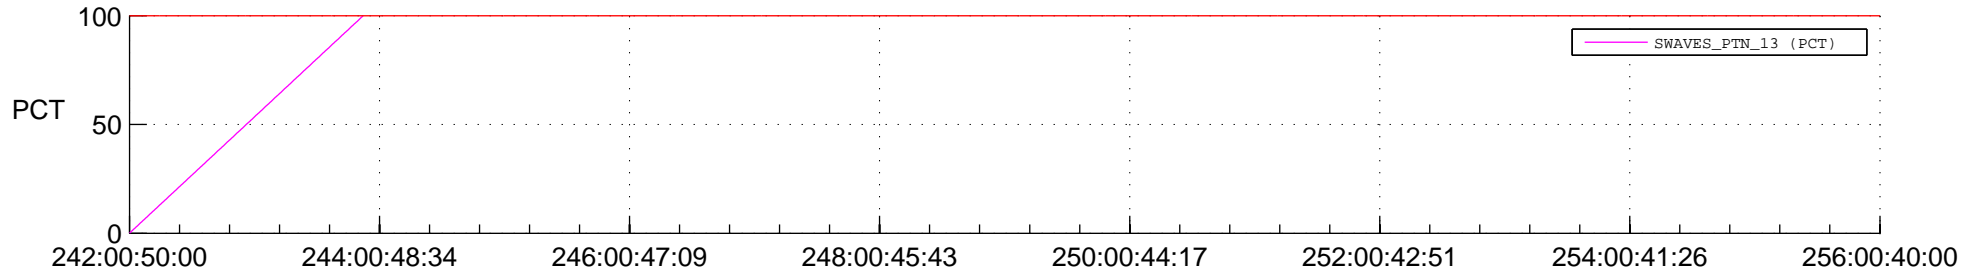

STEREO BEHIND SSR PCT Full Prediction

SWAVES_Percent_Full_Prediction

IMPACT_Percent_Full_Prediction

PLASTIC_Percent_Full_Prediction

Spacecraft_DownLink_Rate

Ground Time (2016:242:00:50:00.000 -2016:256:00:40:00.000)