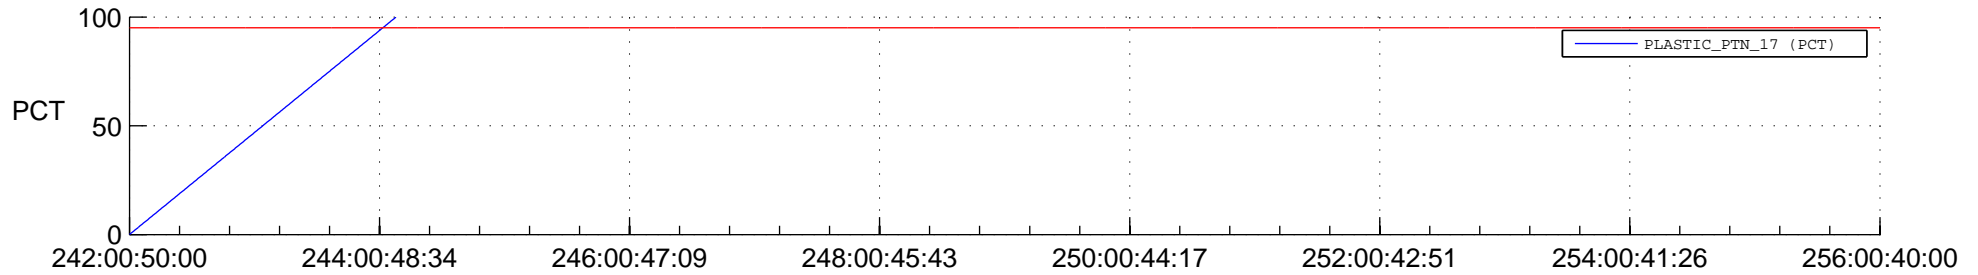

STEREO BEHIND SSR PCT Full Prediction

SWAVES_Percent_Full_Prediction

IMPACT_Percent_Full_Prediction

PLASTIC_Percent_Full_Prediction

Spacecraft_DownLink_Rate

Ground Time (2016:242:00:50:00.000 -2016:256:00:40:00.000)