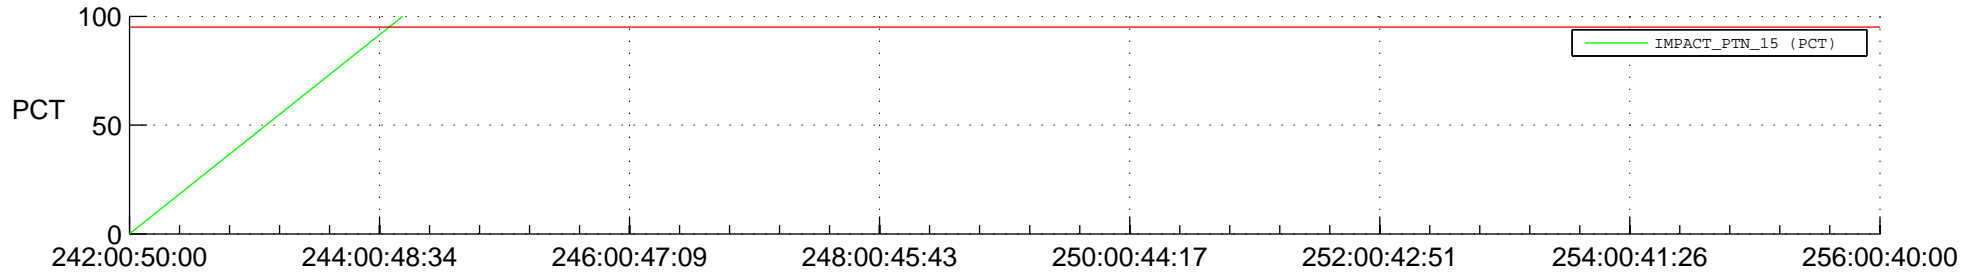

STEREO BEHIND SSR PCT Full Prediction

SWAVES_Percent_Full_Prediction

IMPACT_Percent_Full_Prediction

PLASTIC_Percent_Full_Prediction

Spacecraft_DownLink_Rate

Ground Time (2016:242:00:50:00.000 -2016:256:00:40:00.000)