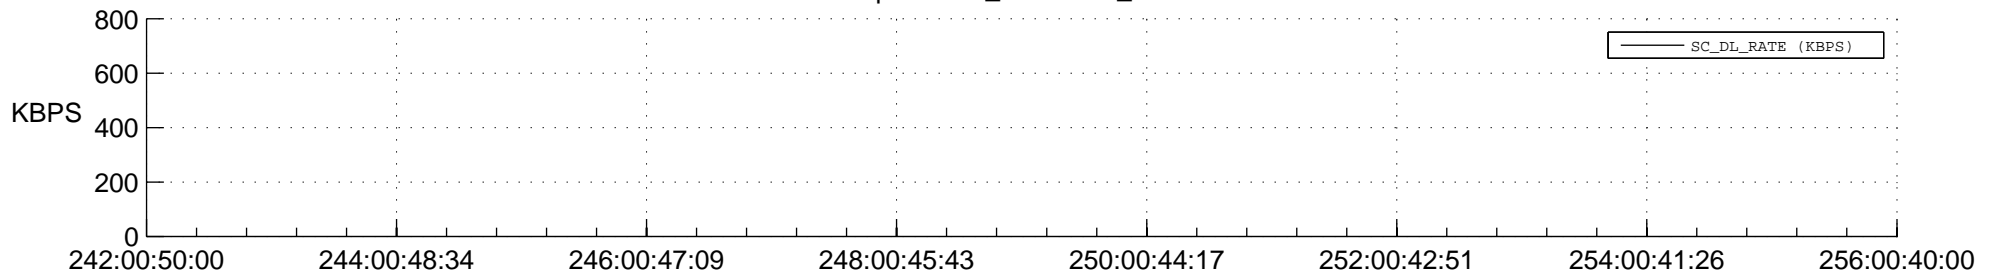

STEREO BEHIND SSR PCT Full Prediction

SWAVES_Percent_Full_Prediction

IMPACT_Percent_Full_Prediction

PLASTIC_Percent_Full_Prediction

Spacecraft_DownLink_Rate

Ground Time (2016:242:00:50:00.000 -2016:256:00:40:00.000)