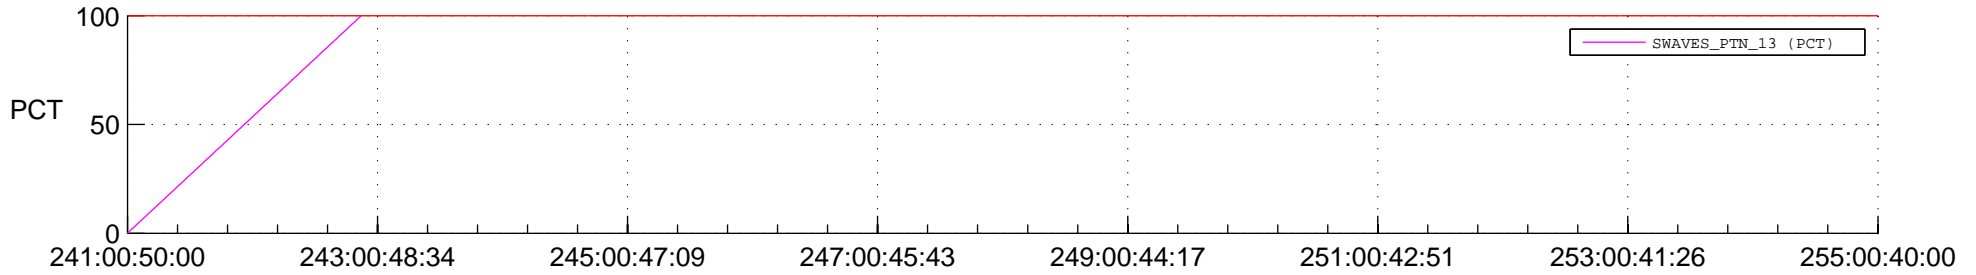

STEREO BEHIND SSR PCT Full Prediction

SWAVES_Percent_Full_Prediction

IMPACT_Percent_Full_Prediction

PLASTIC_Percent_Full_Prediction

Spacecraft_DownLink_Rate

Ground Time (2016:241:00:50:00.000 -2016:255:00:40:00.000)