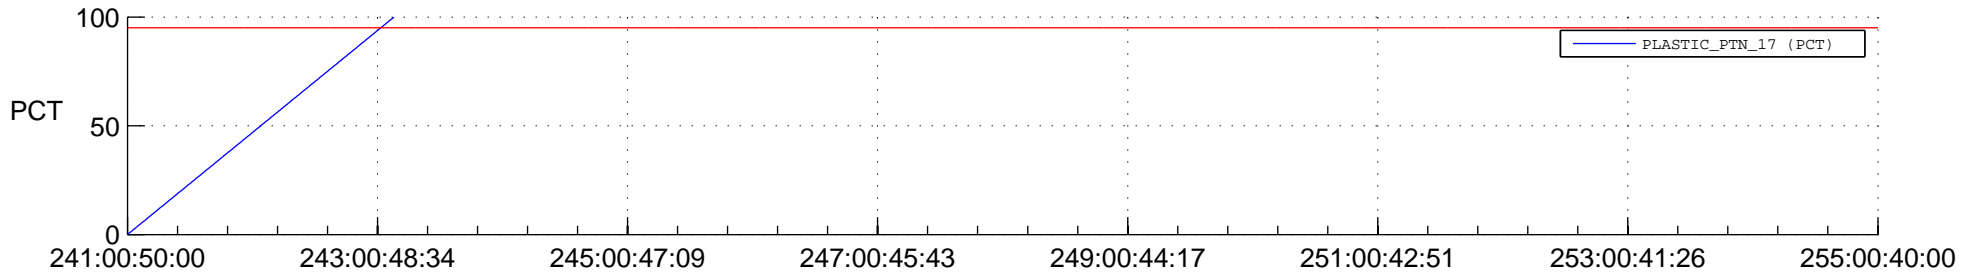

STEREO BEHIND SSR PCT Full Prediction

SWAVES_Percent_Full_Prediction

IMPACT_Percent_Full_Prediction

PLASTIC_Percent_Full_Prediction

Spacecraft_DownLink_Rate

Ground Time (2016:241:00:50:00.000 -2016:255:00:40:00.000)