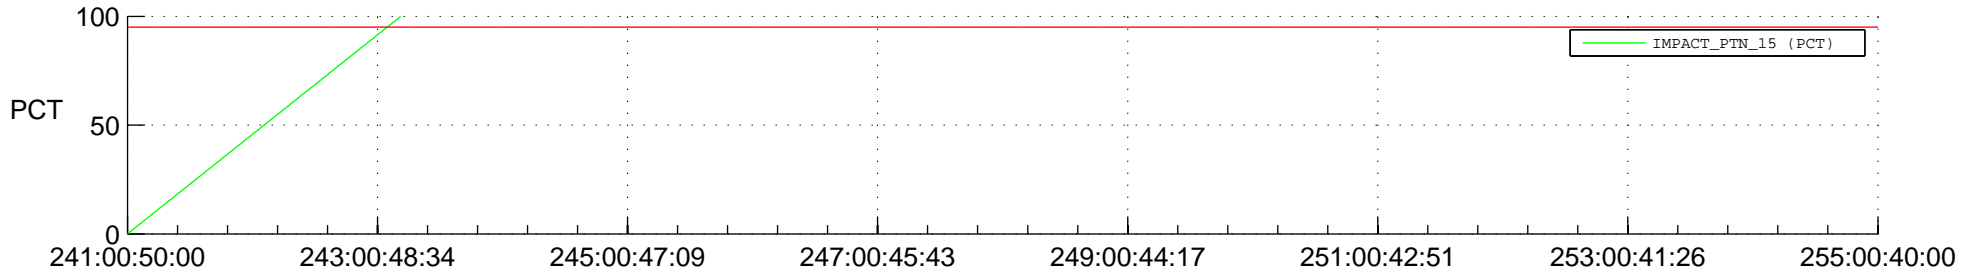

STEREO BEHIND SSR PCT Full Prediction

SWAVES_Percent_Full_Prediction

IMPACT_Percent_Full_Prediction

PLASTIC_Percent_Full_Prediction

Spacecraft_DownLink_Rate

Ground Time (2016:241:00:50:00.000 -2016:255:00:40:00.000)