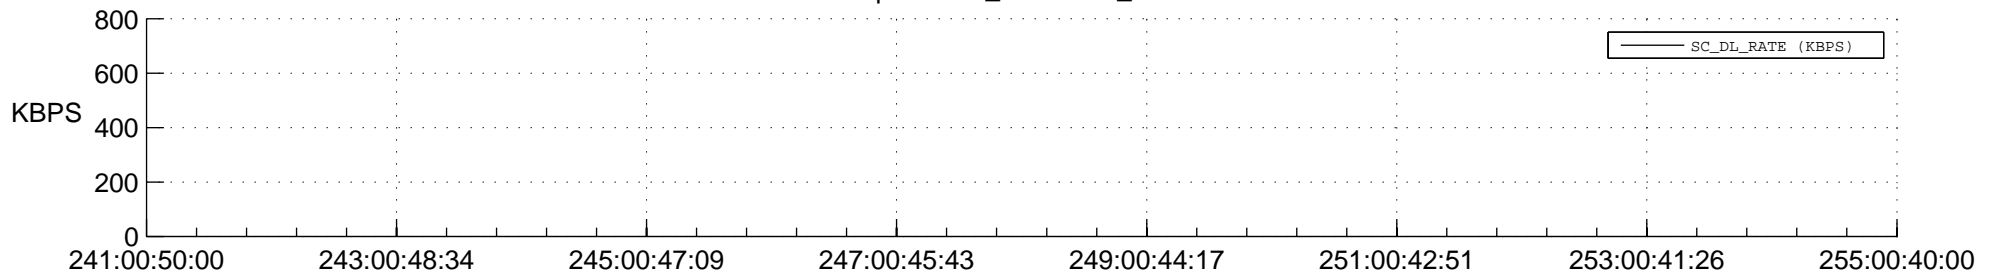

STEREO BEHIND SSR PCT Full Prediction

SWAVES_Percent_Full_Prediction

IMPACT_Percent_Full_Prediction

PLASTIC_Percent_Full_Prediction

Spacecraft_DownLink_Rate

Ground Time (2016:241:00:50:00.000 -2016:255:00:40:00.000)