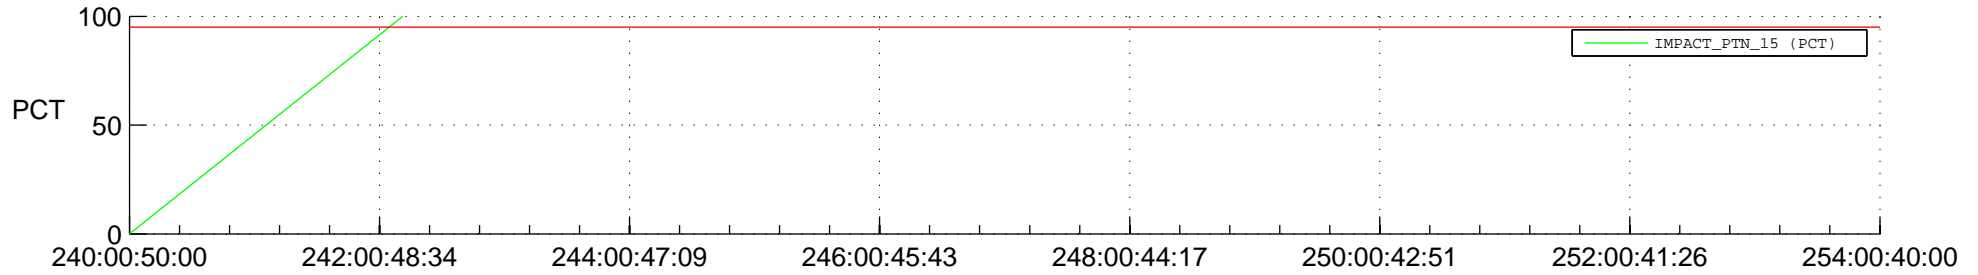

STEREO BEHIND SSR PCT Full Prediction

SWAVES_Percent_Full_Prediction

IMPACT_Percent_Full_Prediction

PLASTIC_Percent_Full_Prediction

Spacecraft_DownLink_Rate

Ground Time (2016:240:00:50:00.000 -2016:254:00:40:00.000)