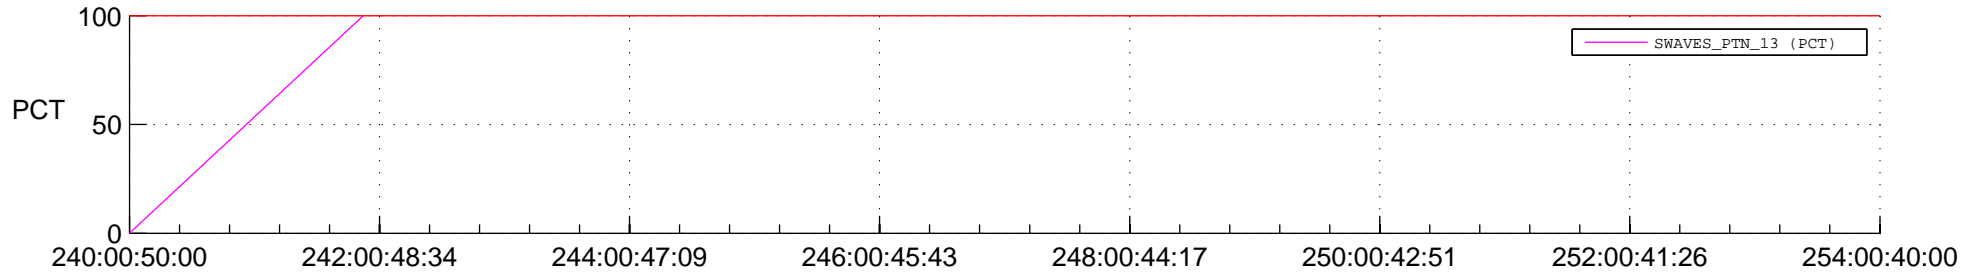

STEREO BEHIND SSR PCT Full Prediction

SWAVES_Percent_Full_Prediction

IMPACT_Percent_Full_Prediction

PLASTIC_Percent_Full_Prediction

Spacecraft_DownLink_Rate

Ground Time (2016:240:00:50:00.000 -2016:254:00:40:00.000)