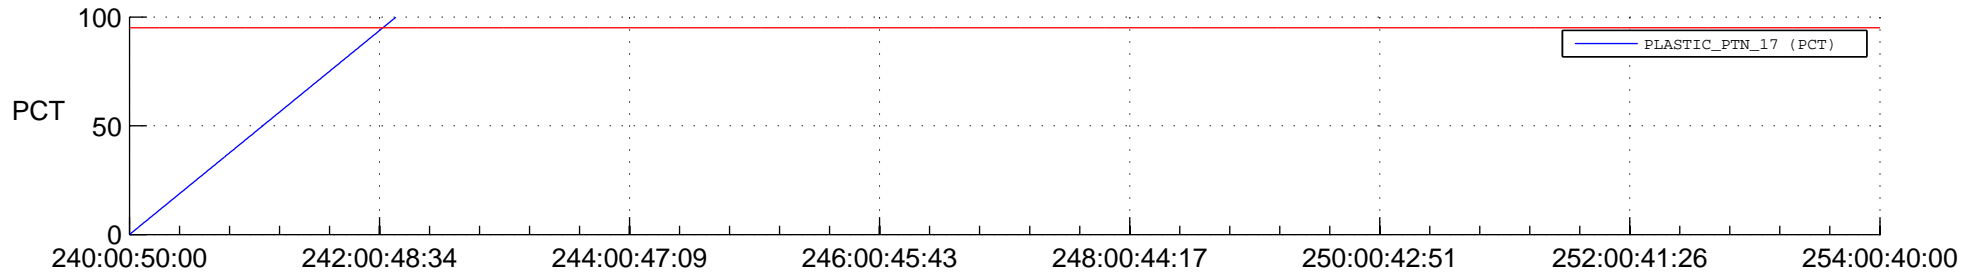

STEREO BEHIND SSR PCT Full Prediction

SWAVES_Percent_Full_Prediction

IMPACT_Percent_Full_Prediction

PLASTIC_Percent_Full_Prediction

Spacecraft_DownLink_Rate

Ground Time (2016:240:00:50:00.000 -2016:254:00:40:00.000)