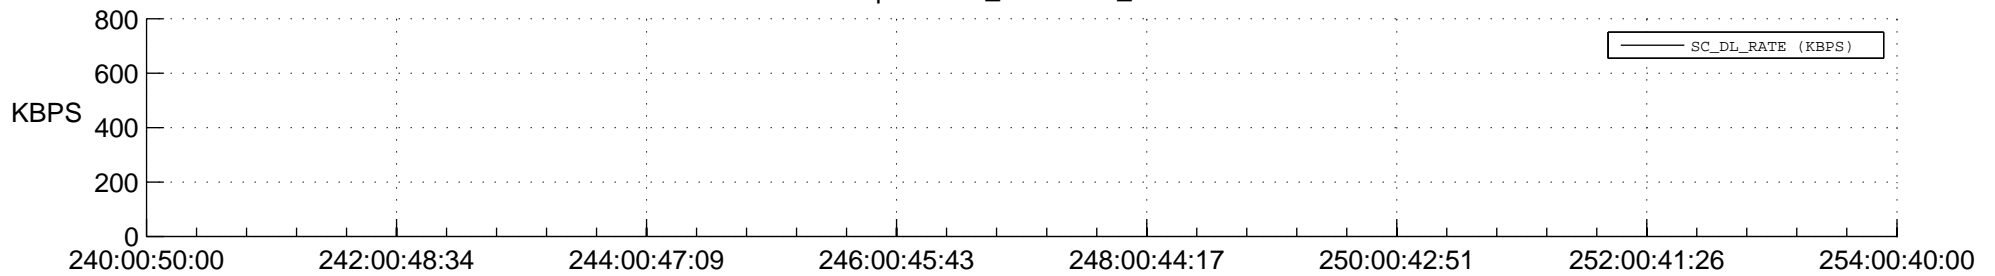

STEREO BEHIND SSR PCT Full Prediction

SWAVES_Percent_Full_Prediction

IMPACT_Percent_Full_Prediction

PLASTIC_Percent_Full_Prediction

Spacecraft_DownLink_Rate

Ground Time (2016:240:00:50:00.000 -2016:254:00:40:00.000)