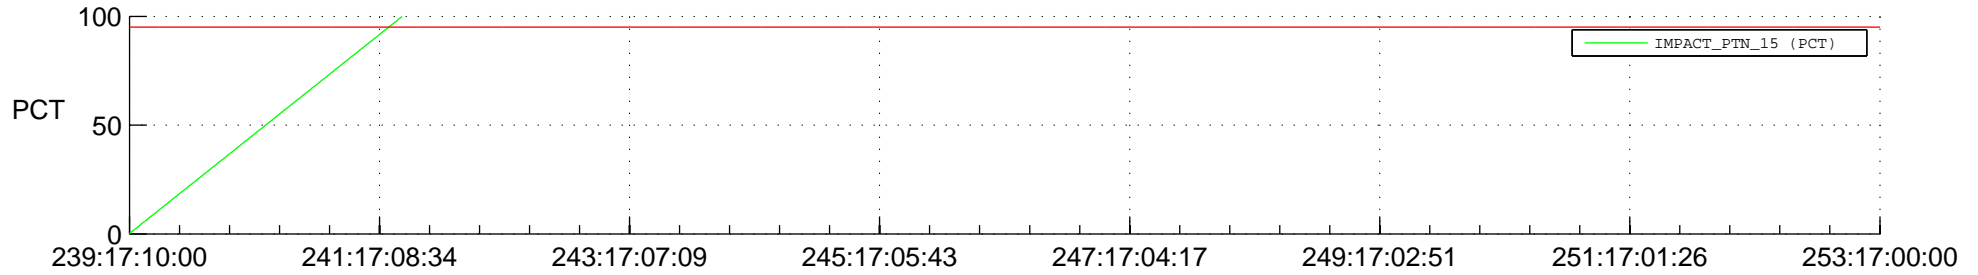

STEREO BEHIND SSR PCT Full Prediction

SWAVES_Percent_Full_Prediction

IMPACT_Percent_Full_Prediction

PLASTIC_Percent_Full_Prediction

Spacecraft_DownLink_Rate

Ground Time (2016:239:17:10:00.000 -2016:253:17:00:00.000)