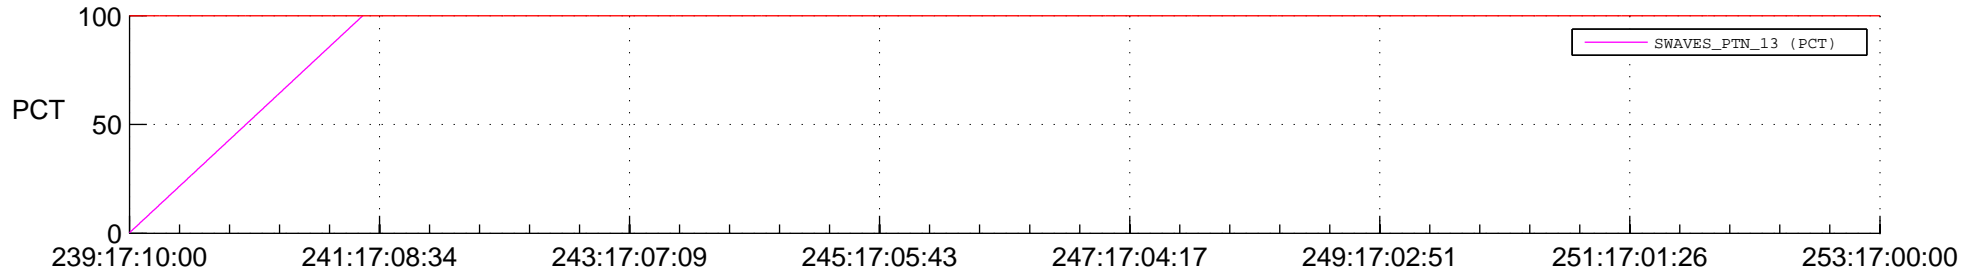

STEREO BEHIND SSR PCT Full Prediction

SWAVES_Percent_Full_Prediction

IMPACT_Percent_Full_Prediction

PLASTIC_Percent_Full_Prediction

Spacecraft_DownLink_Rate

Ground Time (2016:239:17:10:00.000 -2016:253:17:00:00.000)