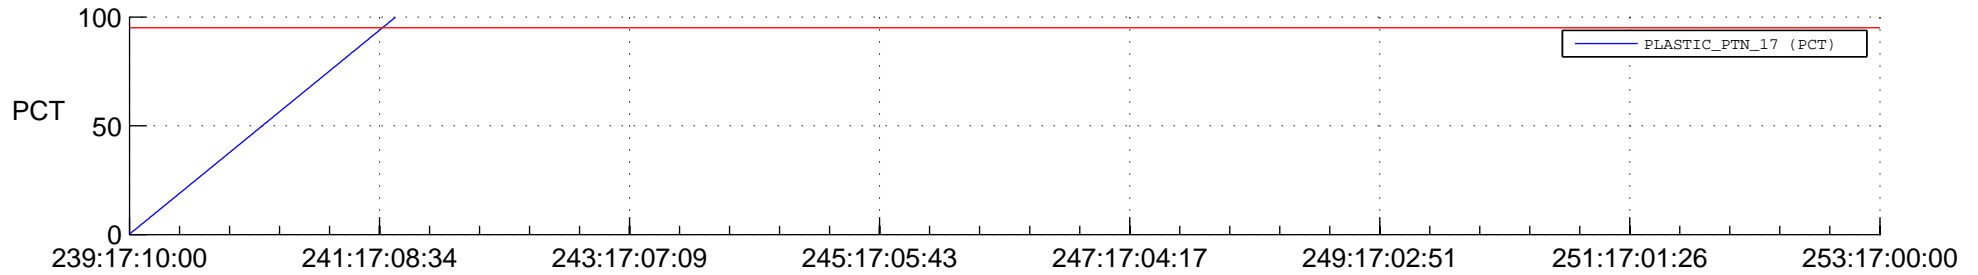

STEREO BEHIND SSR PCT Full Prediction

SWAVES_Percent_Full_Prediction

IMPACT_Percent_Full_Prediction

PLASTIC_Percent_Full_Prediction

Spacecraft_DownLink_Rate

Ground Time (2016:239:17:10:00.000 -2016:253:17:00:00.000)