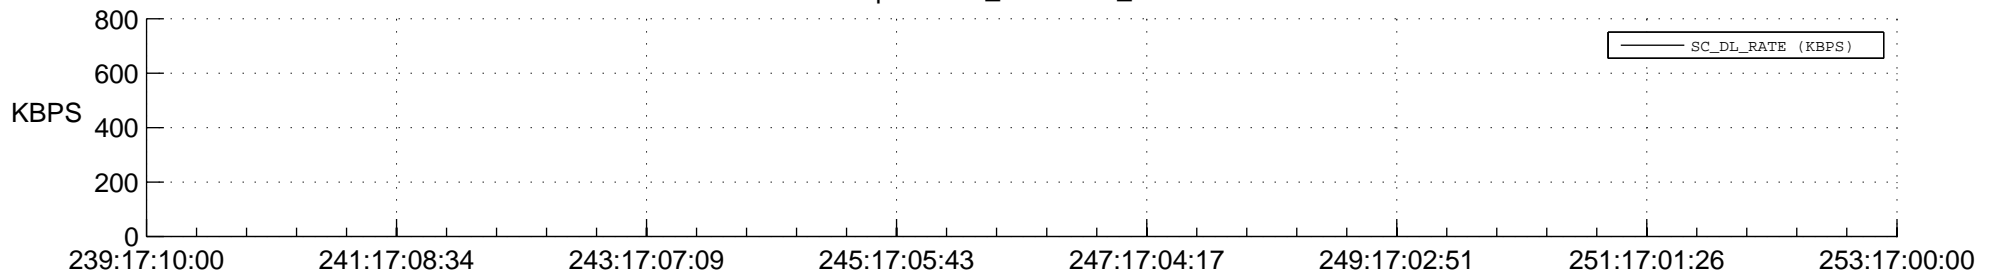

STEREO BEHIND SSR PCT Full Prediction

SWAVES_Percent_Full_Prediction

IMPACT_Percent_Full_Prediction

PLASTIC_Percent_Full_Prediction

Spacecraft_DownLink_Rate

Ground Time (2016:239:17:10:00.000 -2016:253:17:00:00.000)