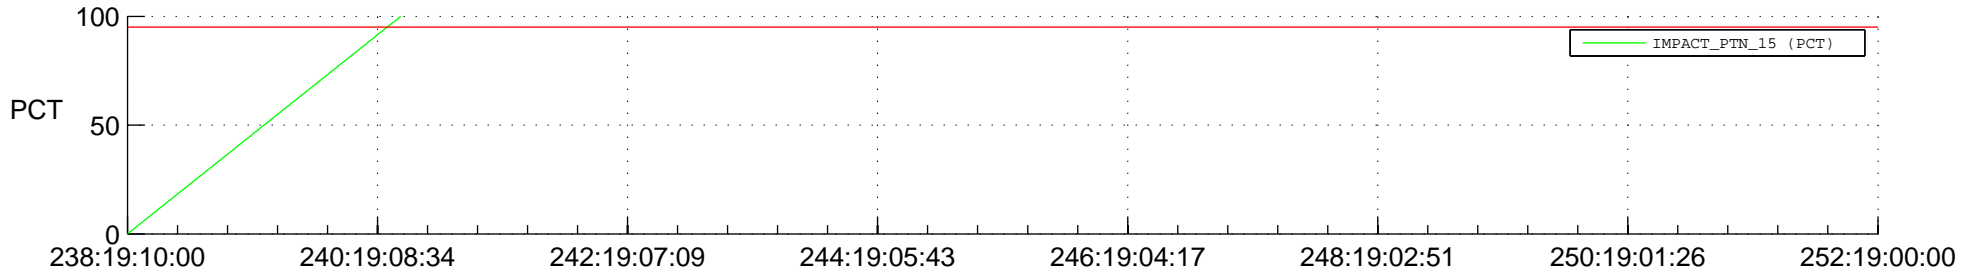

STEREO BEHIND SSR PCT Full Prediction

SWAVES_Percent_Full_Prediction

IMPACT_Percent_Full_Prediction

PLASTIC_Percent_Full_Prediction

Spacecraft_DownLink_Rate

Ground Time (2016:238:19:10:00.000 -2016:252:19:00:00.000)