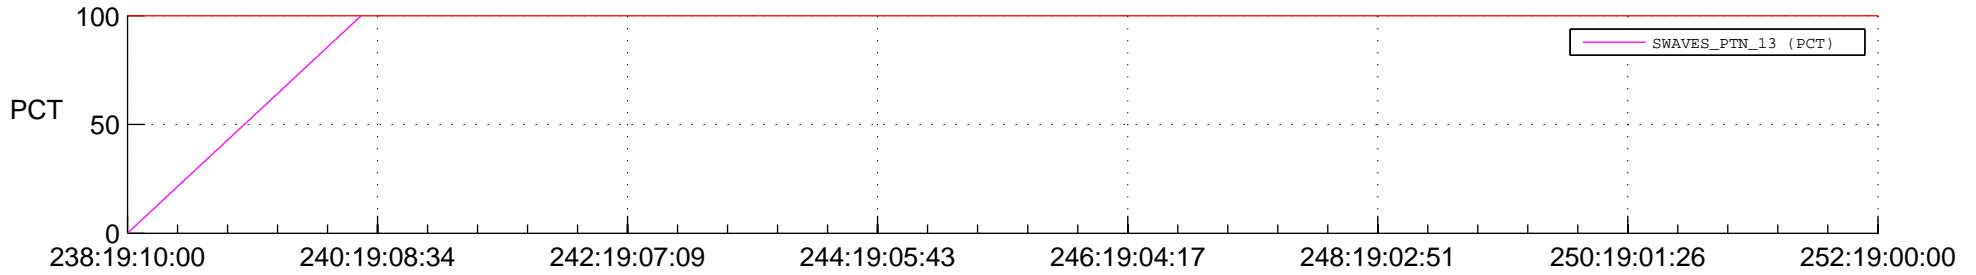

STEREO BEHIND SSR PCT Full Prediction

SWAVES_Percent_Full_Prediction

IMPACT_Percent_Full_Prediction

PLASTIC_Percent_Full_Prediction

Spacecraft_DownLink_Rate

Ground Time (2016:238:19:10:00.000 -2016:252:19:00:00.000)