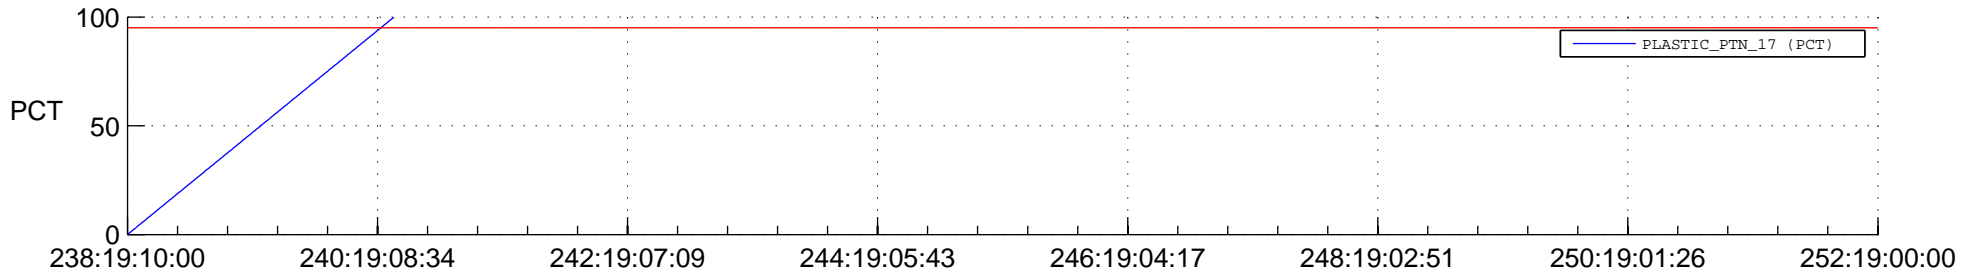

STEREO BEHIND SSR PCT Full Prediction

SWAVES_Percent_Full_Prediction

IMPACT_Percent_Full_Prediction

PLASTIC_Percent_Full_Prediction

Spacecraft_DownLink_Rate

Ground Time (2016:238:19:10:00.000 -2016:252:19:00:00.000)