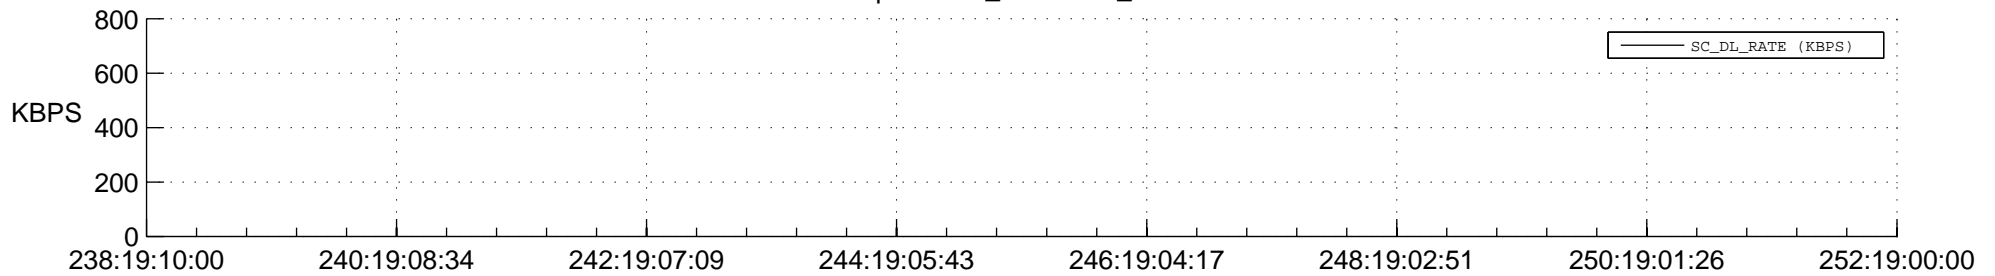

STEREO BEHIND SSR PCT Full Prediction

SWAVES_Percent_Full_Prediction

IMPACT_Percent_Full_Prediction

PLASTIC_Percent_Full_Prediction

Spacecraft_DownLink_Rate

Ground Time (2016:238:19:10:00.000 -2016:252:19:00:00.000)