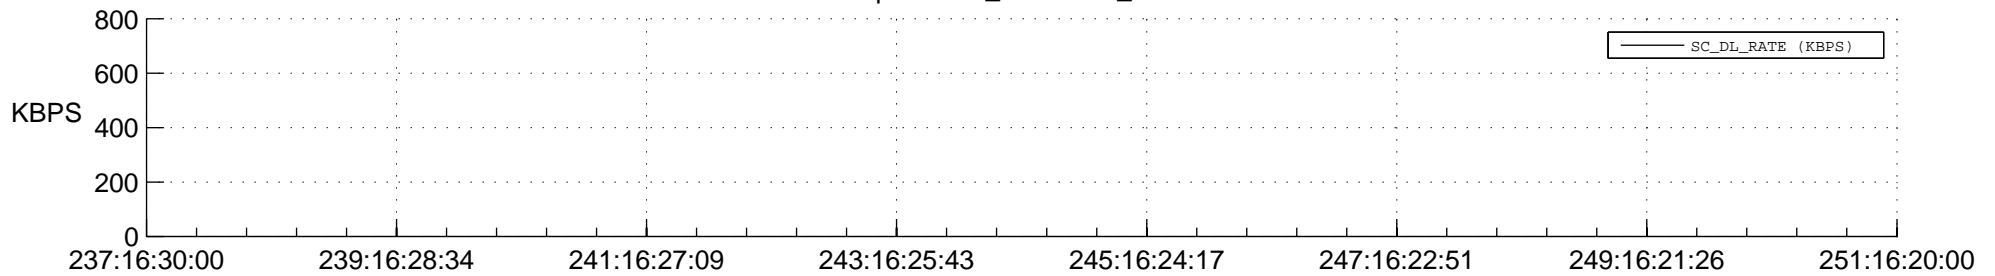

## Spacecraft\_DownLink\_Rate

Ground Time (2016:237:16:30:00.000 -2016:251:16:20:00.000)