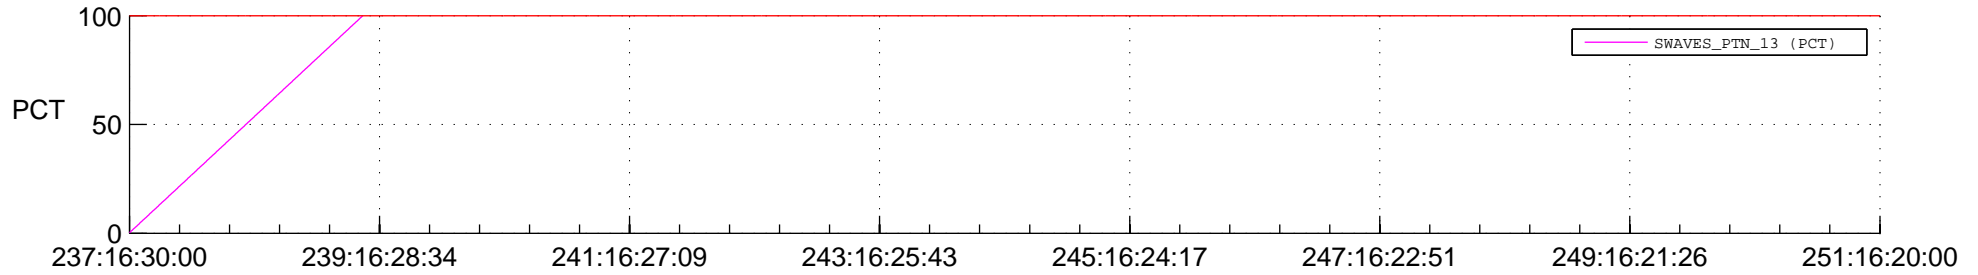

STEREO BEHIND SSR PCT Full Prediction

SWAVES_Percent_Full_Prediction