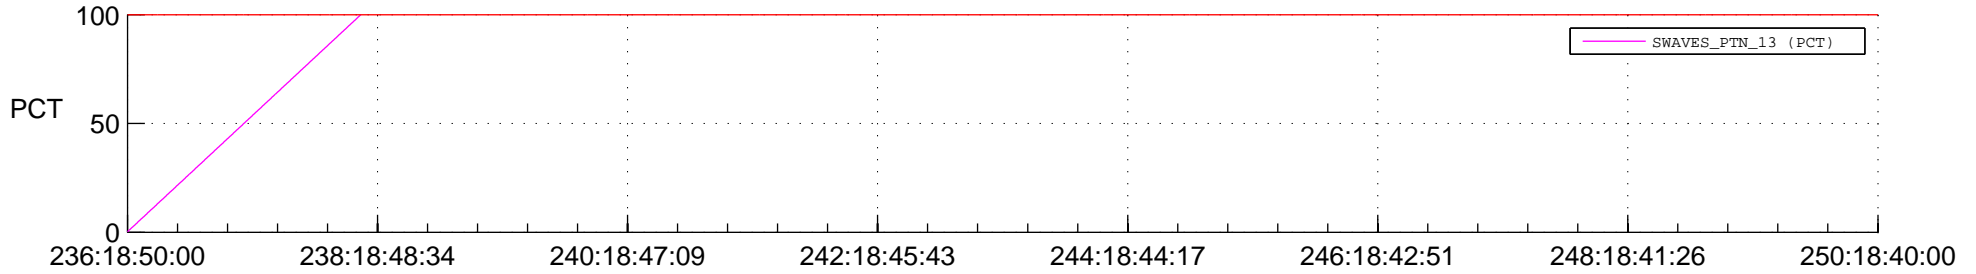

STEREO BEHIND SSR PCT Full Prediction

SWAVES_Percent_Full_Prediction