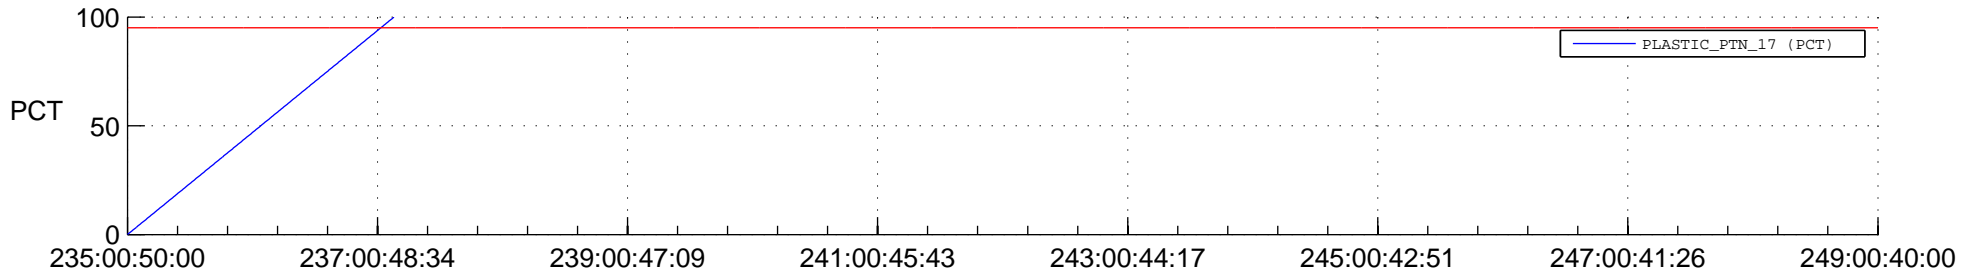

## Spacecraft\_DownLink\_Rate

Ground Time (2016:235:00:50:00.000 -2016:249:00:40:00.000)