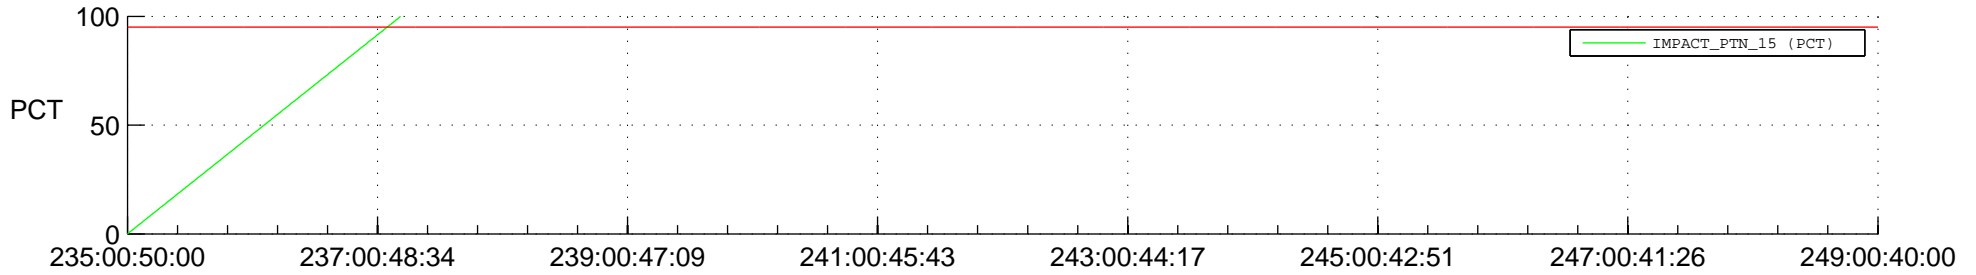

IMPACT_Percent_Full_Prediction