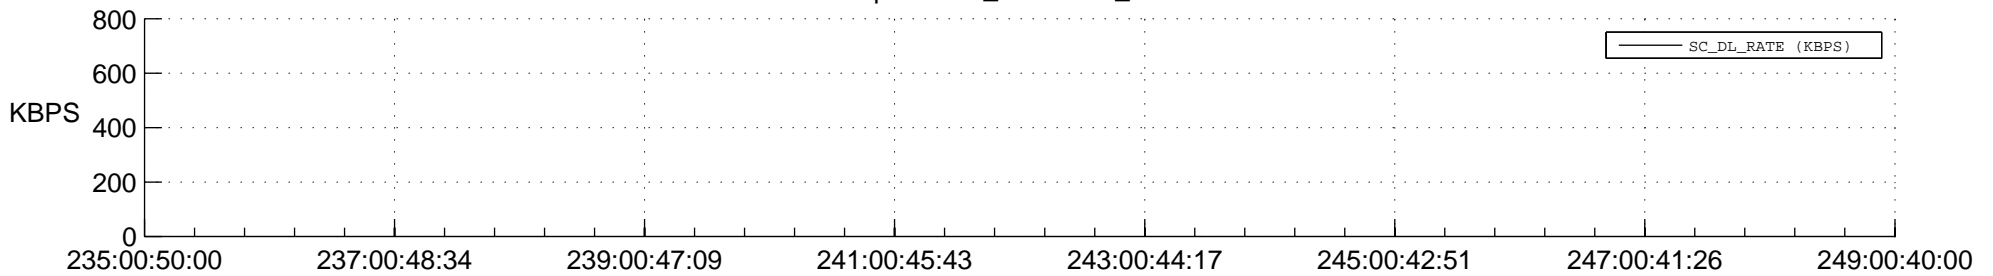

## Spacecraft\_DownLink\_Rate

Ground Time (2016:235:00:50:00.000 -2016:249:00:40:00.000)