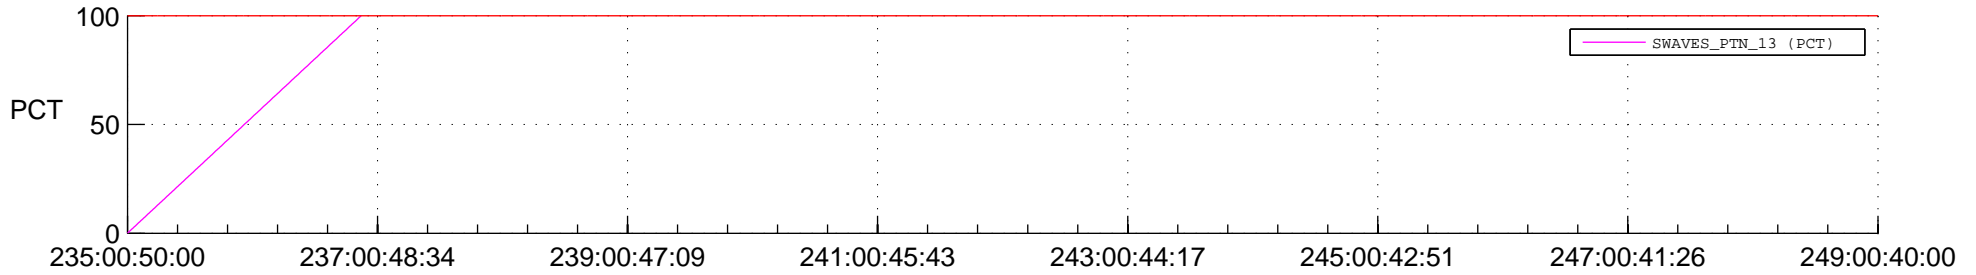

STEREO BEHIND SSR PCT Full Prediction

SWAVES_Percent_Full_Prediction