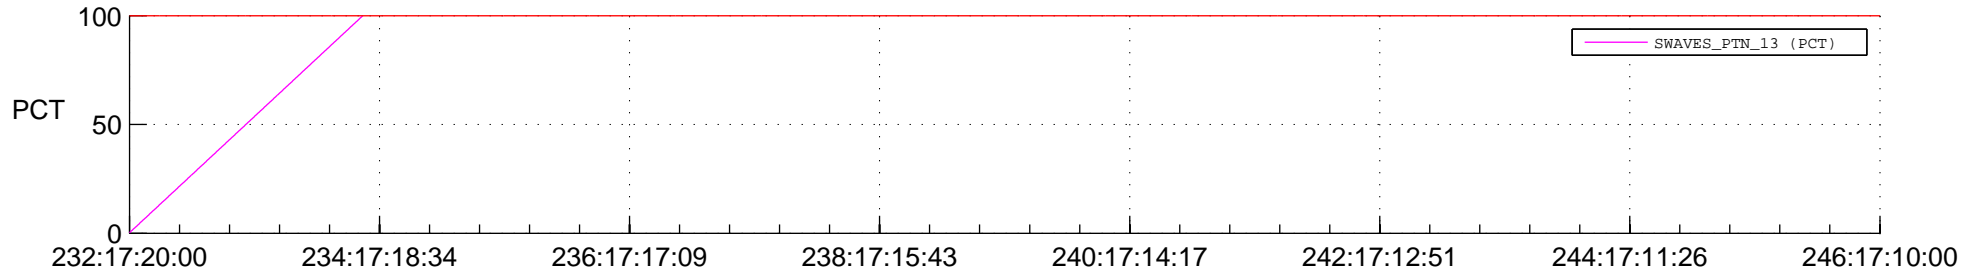

STEREO BEHIND SSR PCT Full Prediction

SWAVES_Percent_Full_Prediction