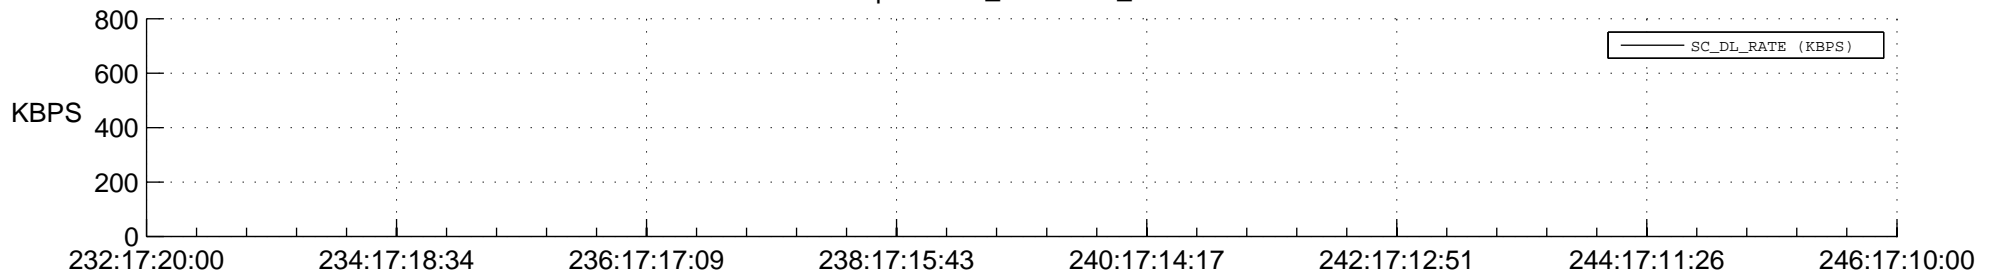

## Spacecraft\_DownLink\_Rate

Ground Time (2016:232:17:20:00.000 -2016:246:17:10:00.000)