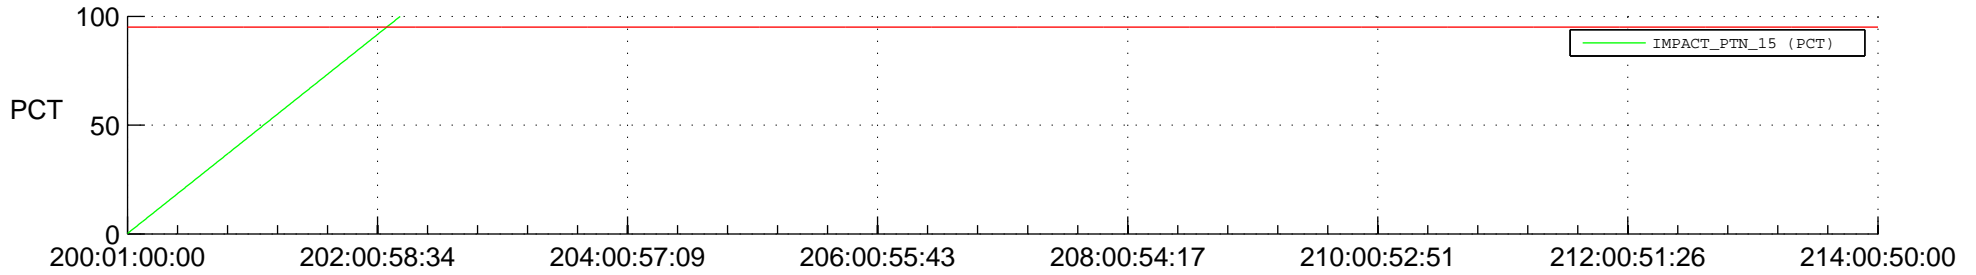

IMPACT_Percent_Full_Prediction