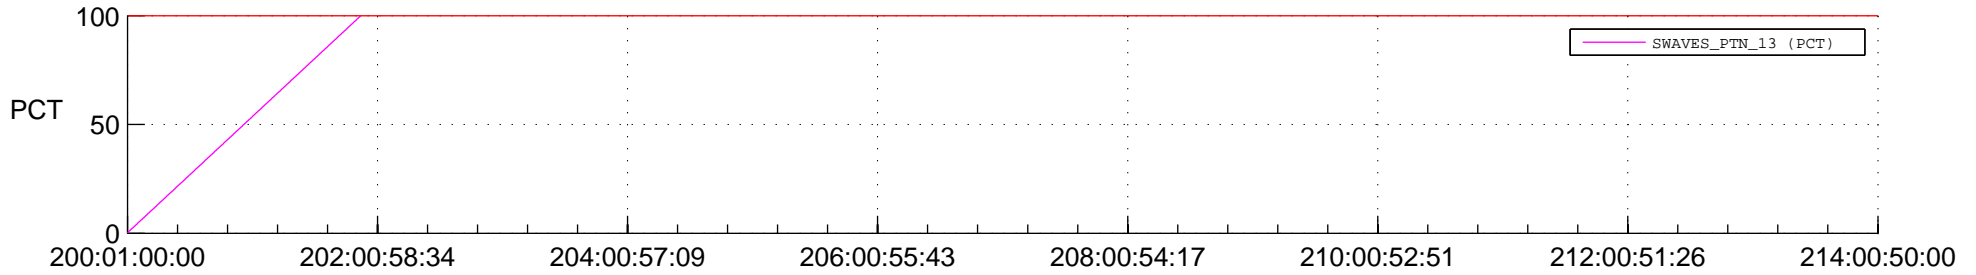

STEREO BEHIND SSR PCT Full Prediction

SWAVES_Percent_Full_Prediction