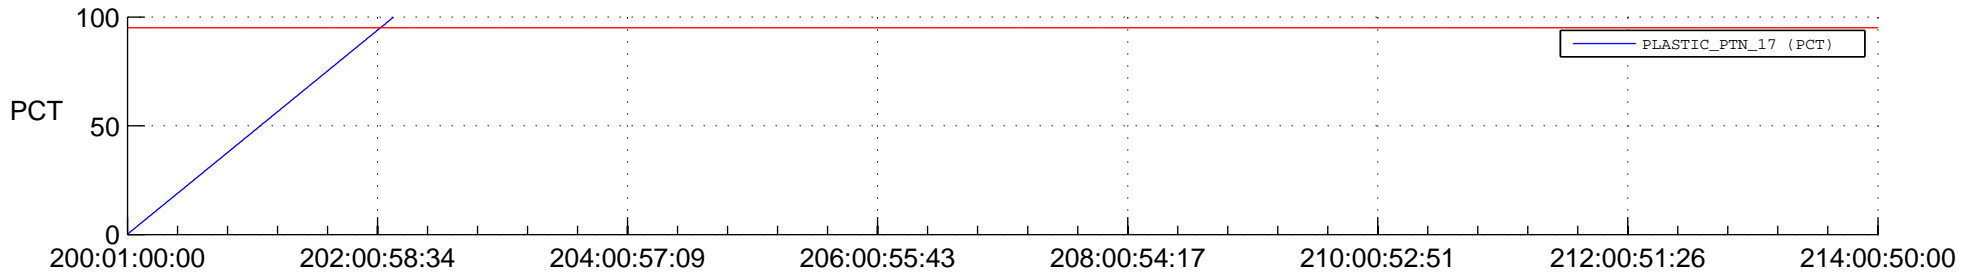

# STEREO BEHIND SSR PCT Full Prediction

## Spacecraft\_DownLink\_Rate

Ground Time (2016:200:01:00:00.000 -2016:214:00:50:00.000)