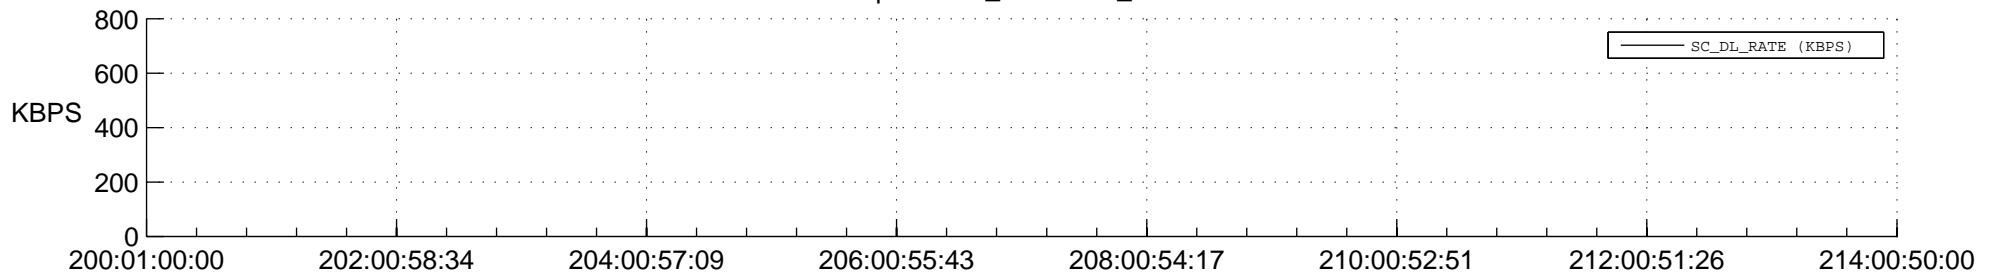

## Spacecraft\_DownLink\_Rate

Ground Time (2016:200:01:00:00.000 -2016:214:00:50:00.000)