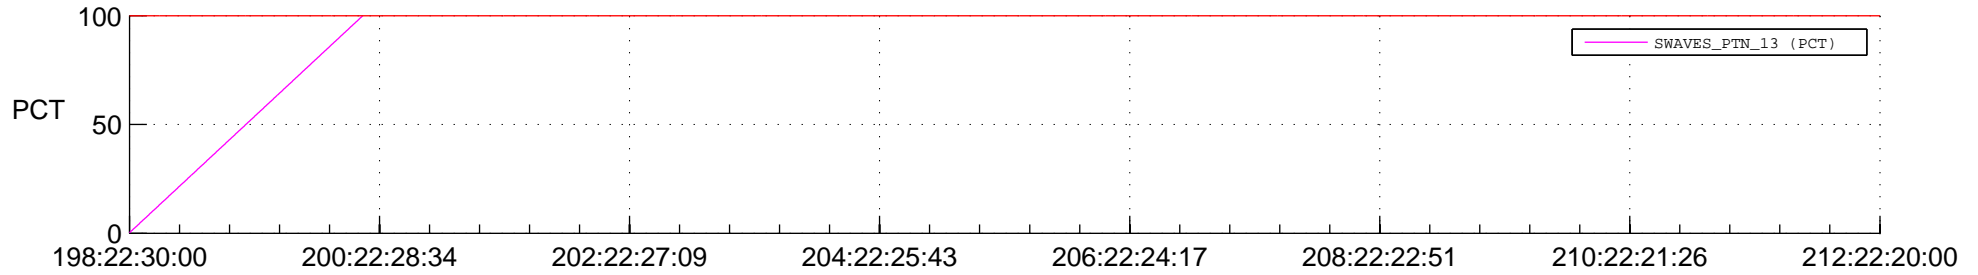

STEREO BEHIND SSR PCT Full Prediction

SWAVES_Percent_Full_Prediction