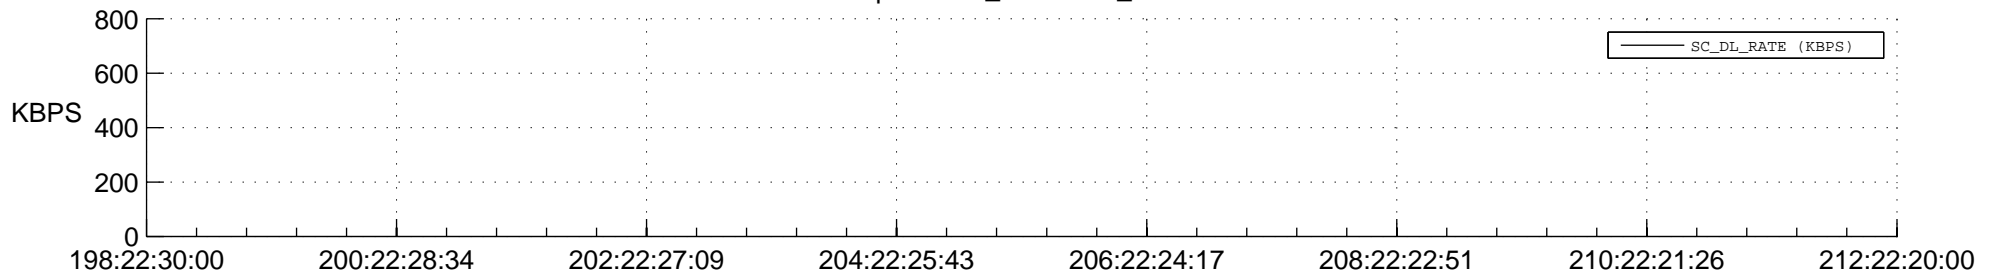

## Spacecraft\_DownLink\_Rate

Ground Time (2016:198:22:30:00.000 -2016:212:22:20:00.000)