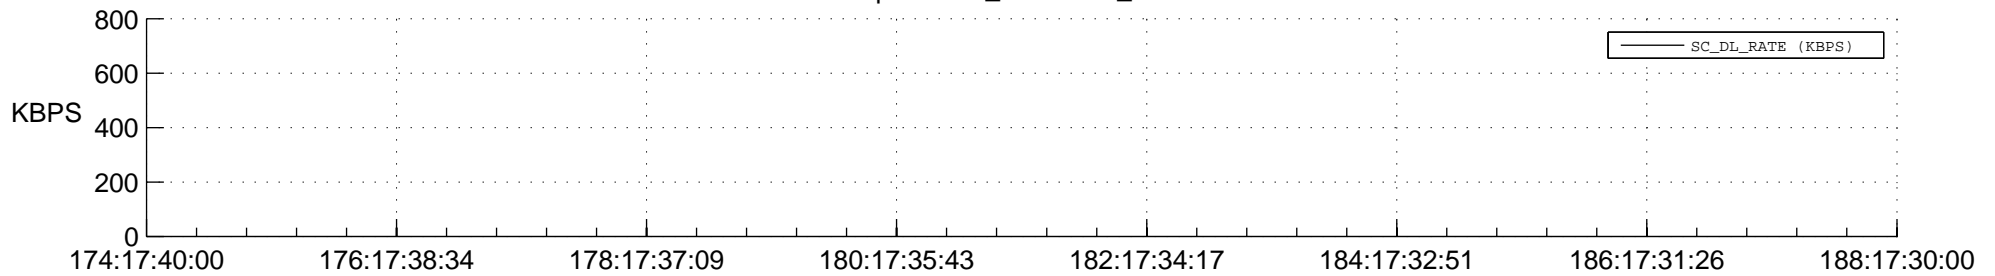

## Spacecraft\_DownLink\_Rate

Ground Time (2016:174:17:40:00.000 -2016:188:17:30:00.000)