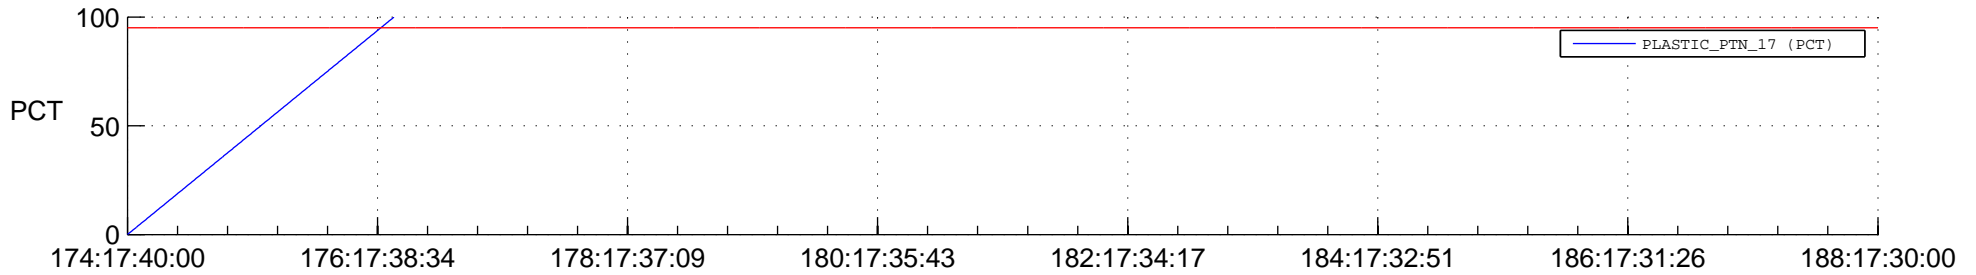

## Spacecraft\_DownLink\_Rate

Ground Time (2016:174:17:40:00.000 -2016:188:17:30:00.000)