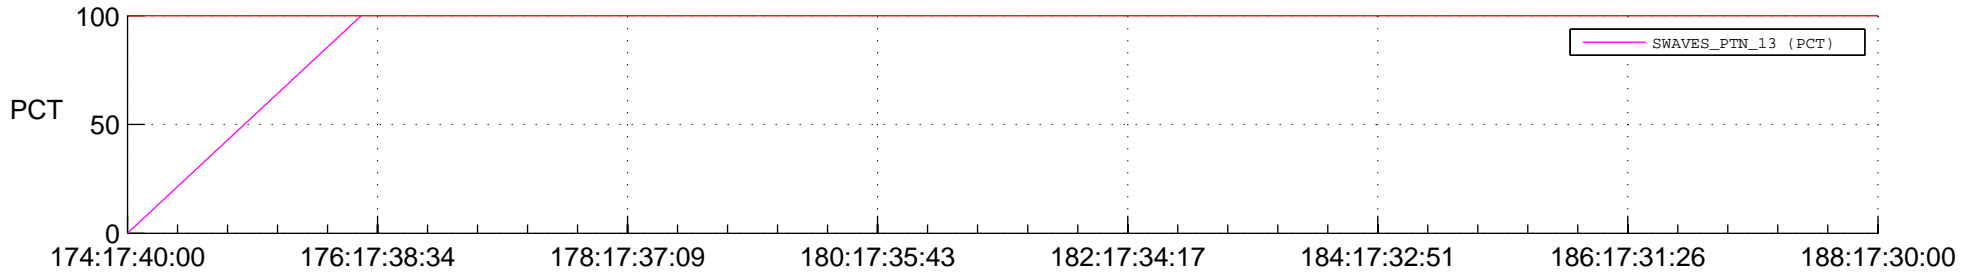

STEREO BEHIND SSR PCT Full Prediction

SWAVES_Percent_Full_Prediction