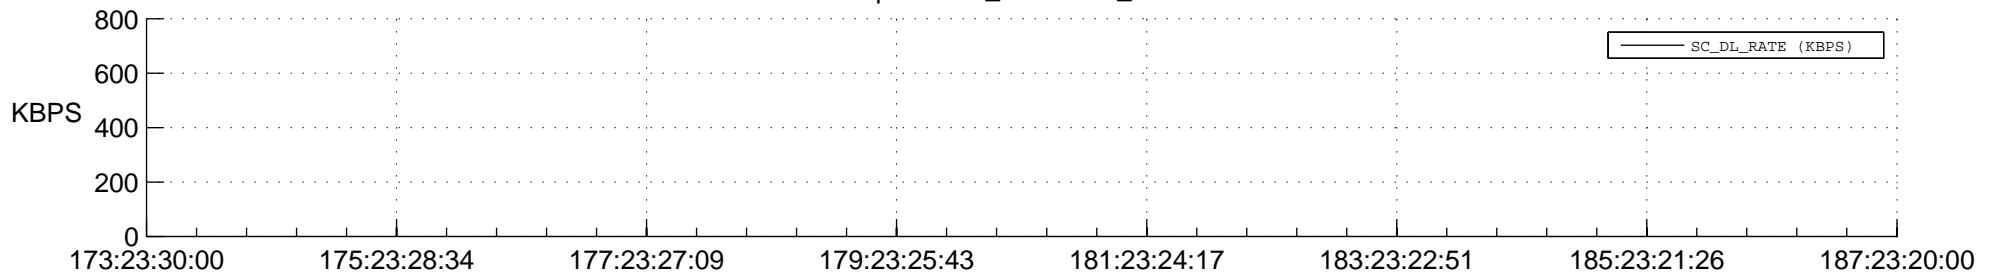

## Spacecraft\_DownLink\_Rate

Ground Time (2016:173:23:30:00.000 -2016:187:23:20:00.000)