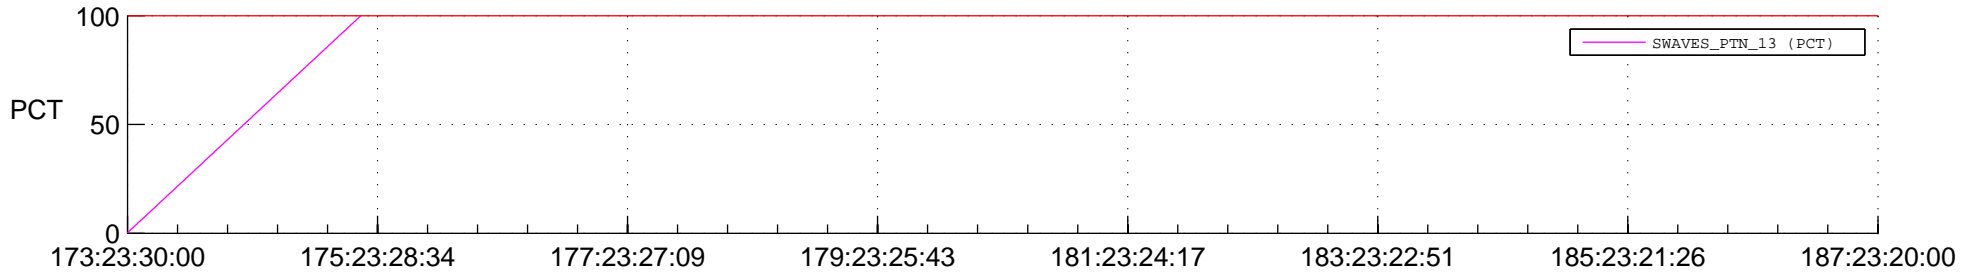

STEREO BEHIND SSR PCT Full Prediction

SWAVES_Percent_Full_Prediction