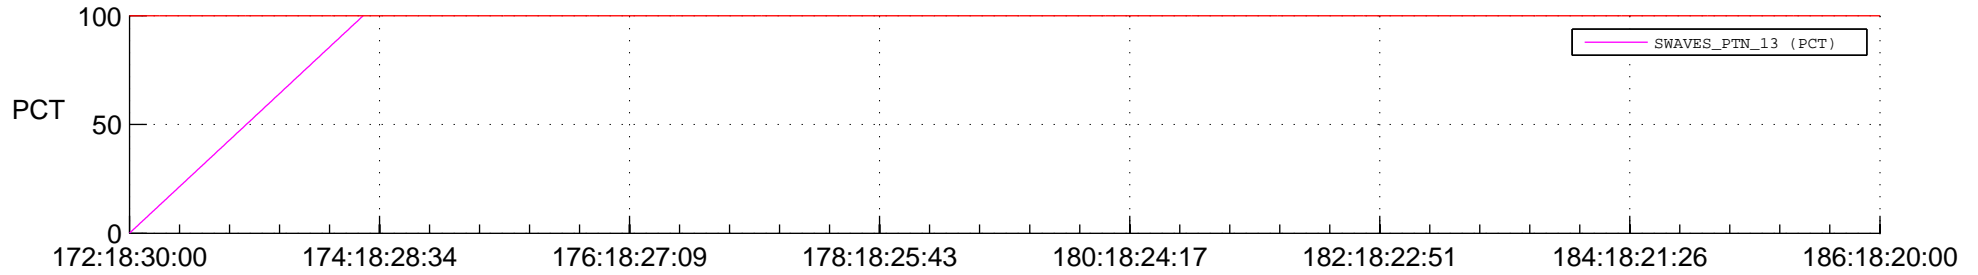

STEREO BEHIND SSR PCT Full Prediction

SWAVES_Percent_Full_Prediction