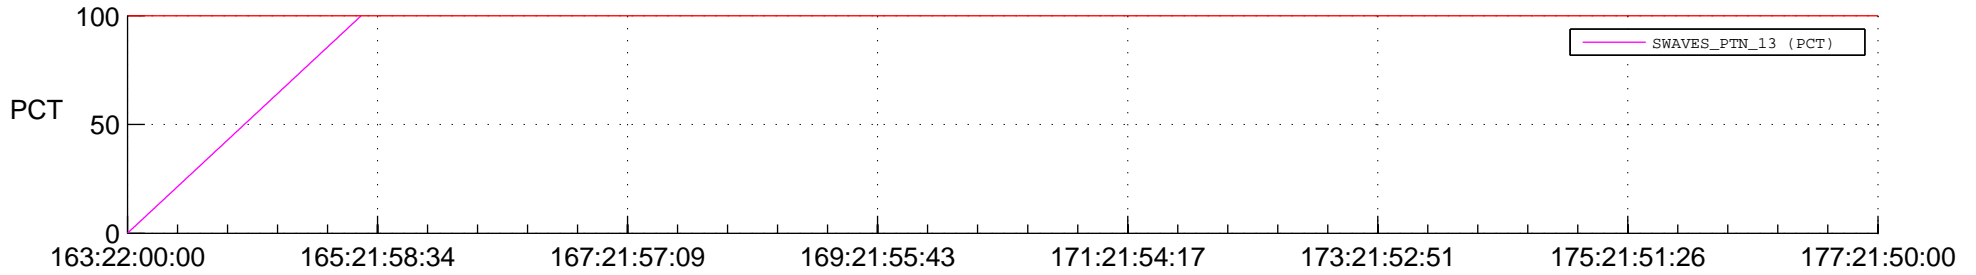

STEREO BEHIND SSR PCT Full Prediction

SWAVES_Percent_Full_Prediction