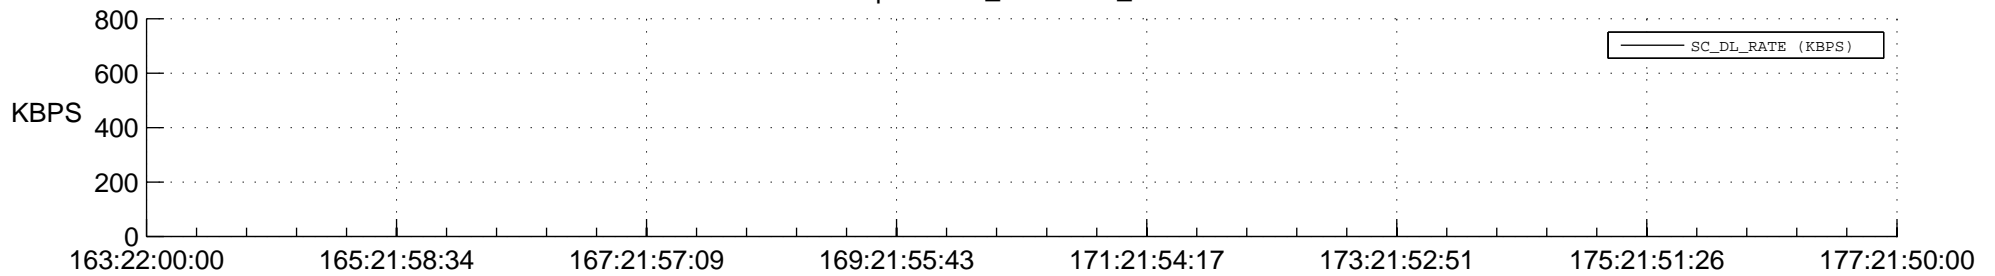

## Spacecraft\_DownLink\_Rate

Ground Time (2016:163:22:00:00.000 -2016:177:21:50:00.000)