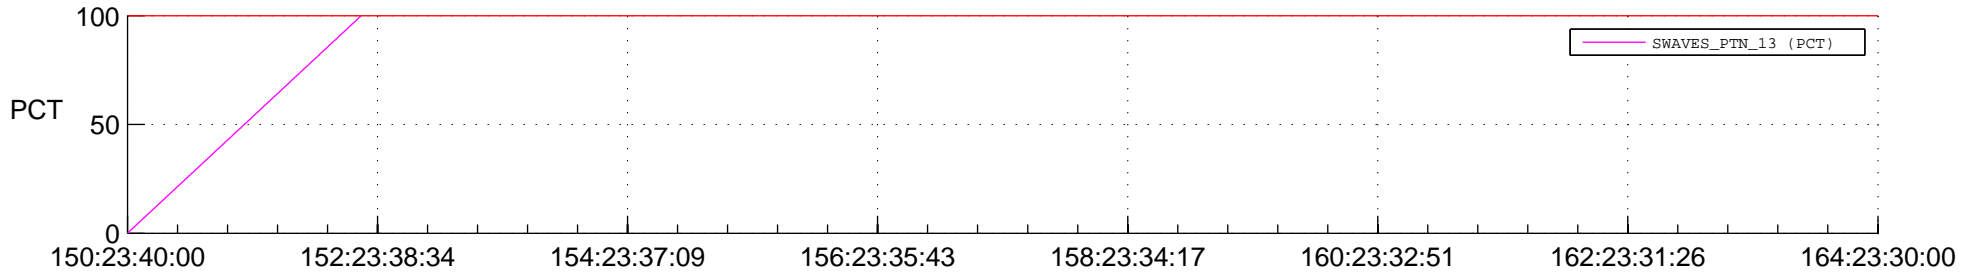

STEREO BEHIND SSR PCT Full Prediction

SWAVES_Percent_Full_Prediction

IMPACT_Percent_Full_Prediction

PLASTIC_Percent_Full_Prediction

Spacecraft_DownLink_Rate

Ground Time (2016:150:23:40:00.000 - 2016:164:23:30:00.000)