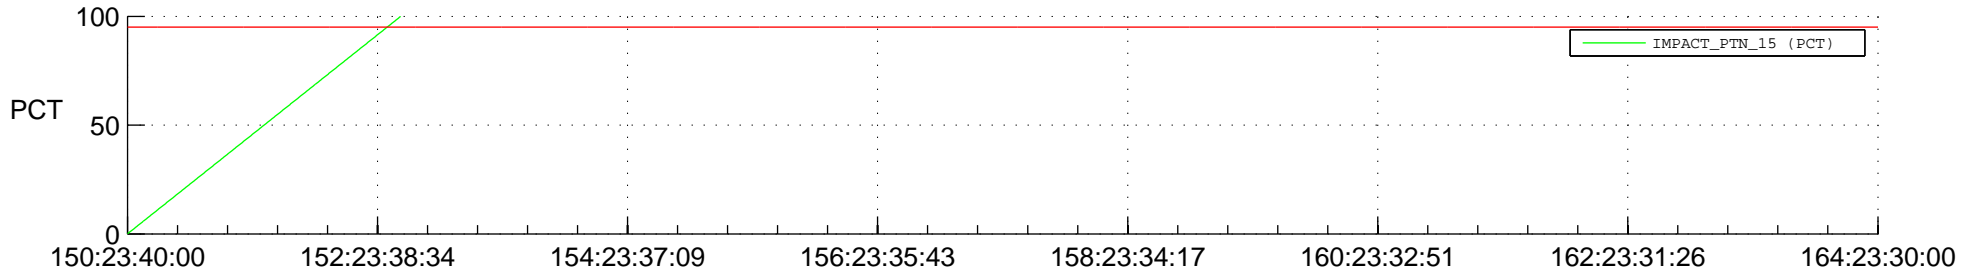

STEREO BEHIND SSR PCT Full Prediction

SWAVES_Percent_Full_Prediction

IMPACT_Percent_Full_Prediction

PLASTIC_Percent_Full_Prediction

Spacecraft_DownLink_Rate

Ground Time (2016:150:23:40:00.000 - 2016:164:23:30:00.000)