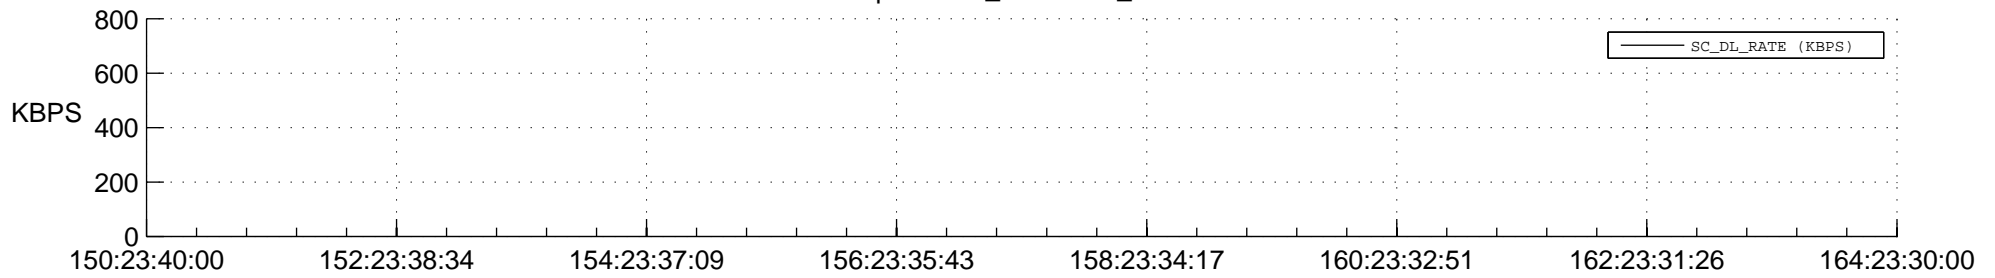

STEREO BEHIND SSR PCT Full Prediction

SWAVES_Percent_Full_Prediction

IMPACT_Percent_Full_Prediction

PLASTIC_Percent_Full_Prediction

Spacecraft_DownLink_Rate

Ground Time (2016:150:23:40:00.000 - 2016:164:23:30:00.000)