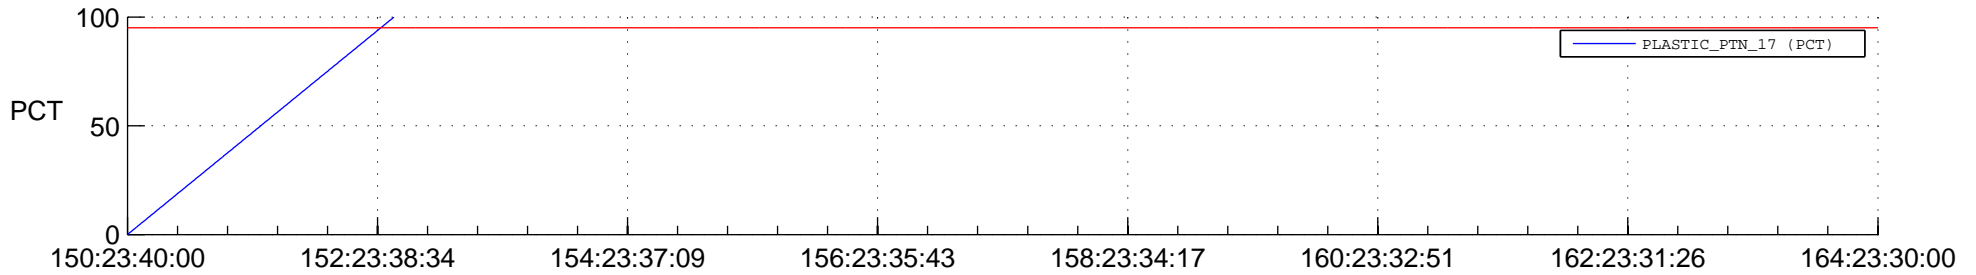

STEREO BEHIND SSR PCT Full Prediction

SWAVES_Percent_Full_Prediction

IMPACT_Percent_Full_Prediction

PLASTIC_Percent_Full_Prediction

Spacecraft_DownLink_Rate

Ground Time (2016:150:23:40:00.000 - 2016:164:23:30:00.000)