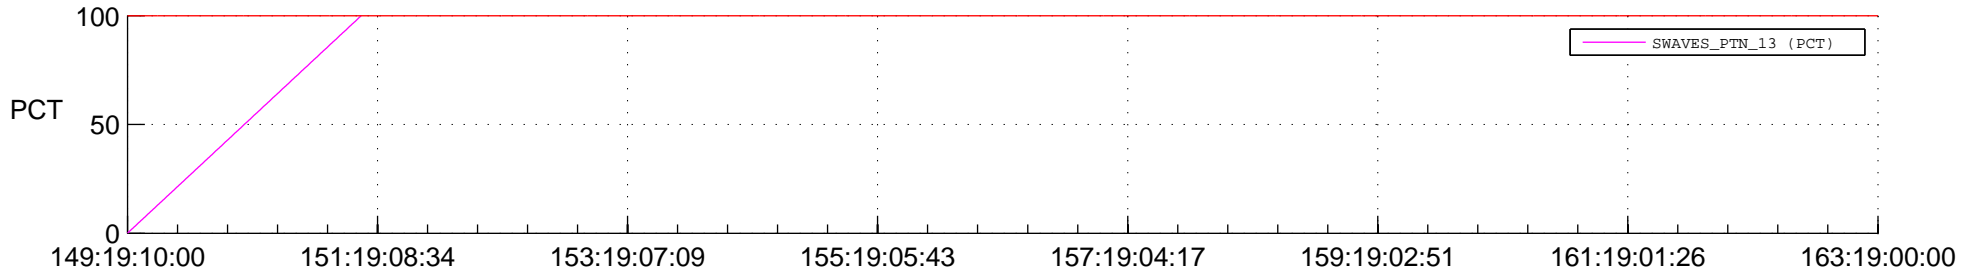

STEREO BEHIND SSR PCT Full Prediction

SWAVES_Percent_Full_Prediction

IMPACT_Percent_Full_Prediction

PLASTIC_Percent_Full_Prediction

Spacecraft_DownLink_Rate

Ground Time (2016:149:19:10:00.000 -2016:163:19:00:00.000)