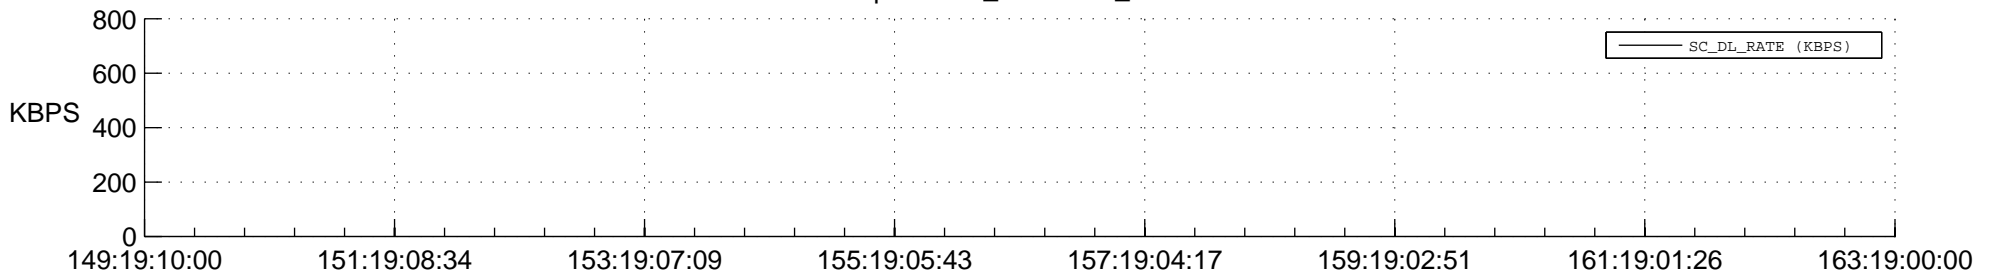

STEREO BEHIND SSR PCT Full Prediction

SWAVES_Percent_Full_Prediction

IMPACT_Percent_Full_Prediction

PLASTIC_Percent_Full_Prediction

Spacecraft_DownLink_Rate

Ground Time (2016:149:19:10:00.000 -2016:163:19:00:00.000)