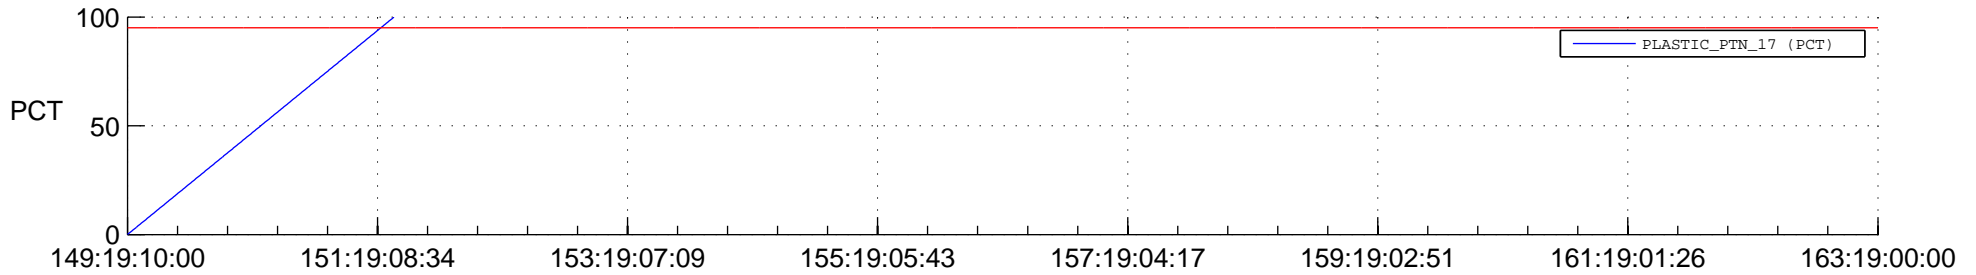

STEREO BEHIND SSR PCT Full Prediction

SWAVES_Percent_Full_Prediction

IMPACT_Percent_Full_Prediction

PLASTIC_Percent_Full_Prediction

Spacecraft_DownLink_Rate

Ground Time (2016:149:19:10:00.000 -2016:163:19:00:00.000)