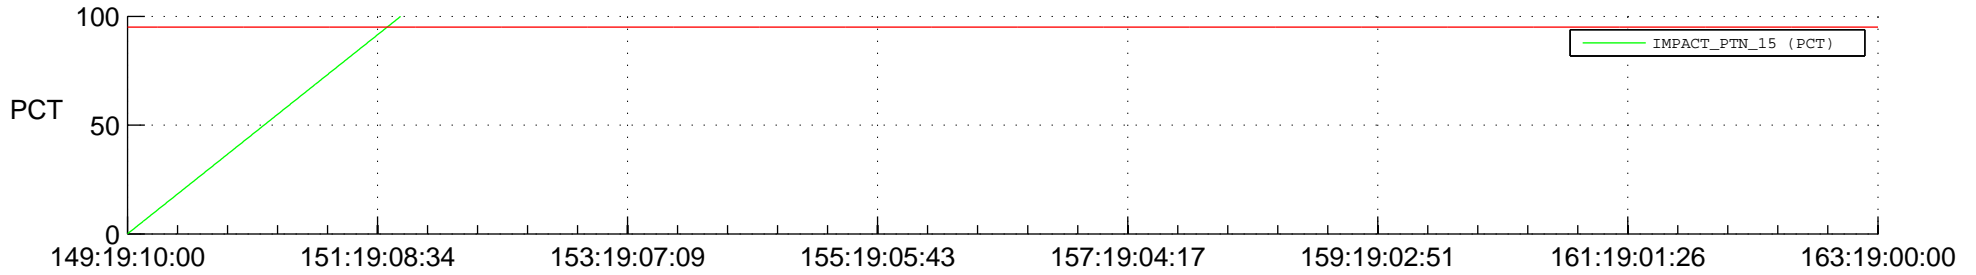

STEREO BEHIND SSR PCT Full Prediction

SWAVES_Percent_Full_Prediction

IMPACT_Percent_Full_Prediction

PLASTIC_Percent_Full_Prediction

Spacecraft_DownLink_Rate

Ground Time (2016:149:19:10:00.000 -2016:163:19:00:00.000)