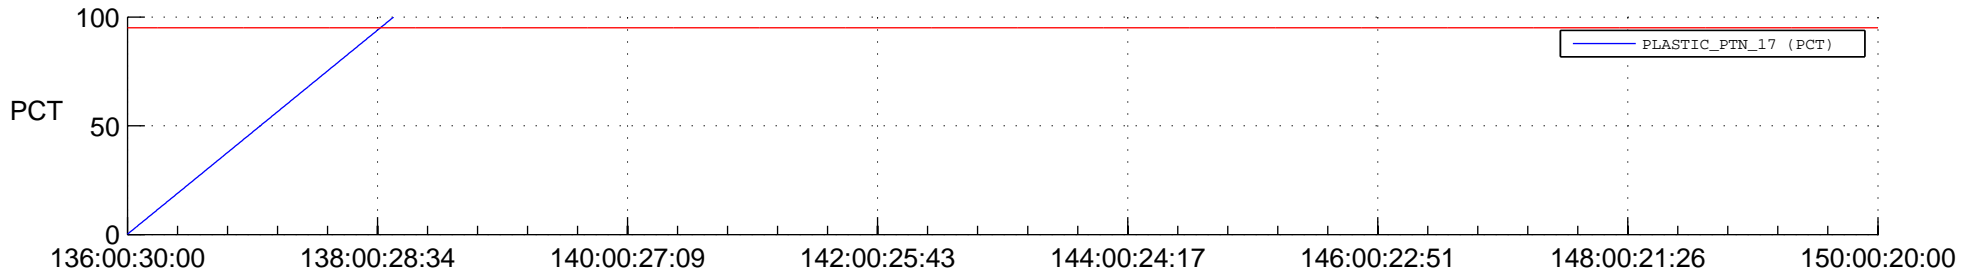

STEREO BEHIND SSR PCT Full Prediction

SWAVES_Percent_Full_Prediction

IMPACT_Percent_Full_Prediction

PLASTIC_Percent_Full_Prediction

Spacecraft_DownLink_Rate

Ground Time (2016:136:00:30:00.000 -2016:150:00:20:00.000)