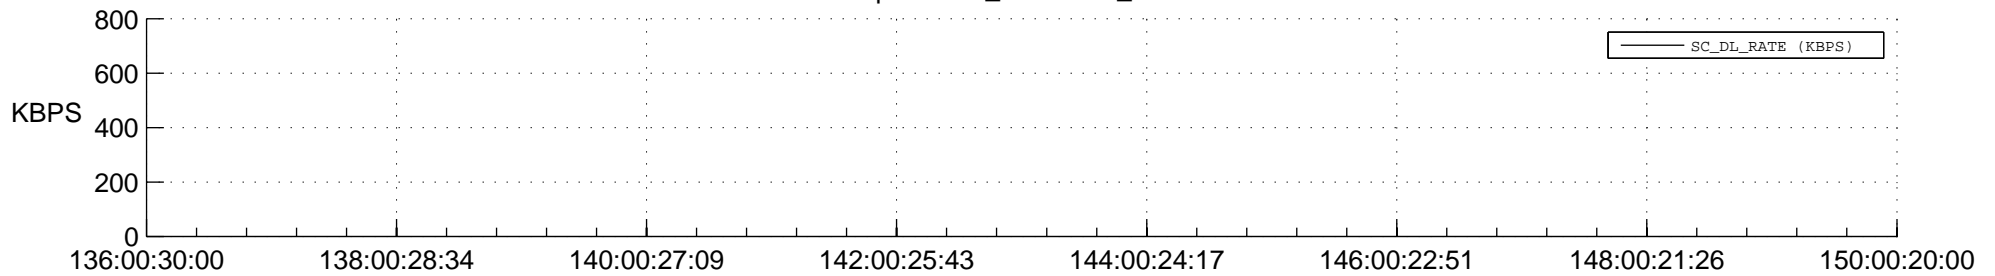

STEREO BEHIND SSR PCT Full Prediction

SWAVES_Percent_Full_Prediction

IMPACT_Percent_Full_Prediction

PLASTIC_Percent_Full_Prediction

Spacecraft_DownLink_Rate

Ground Time (2016:136:00:30:00.000 -2016:150:00:20:00.000)