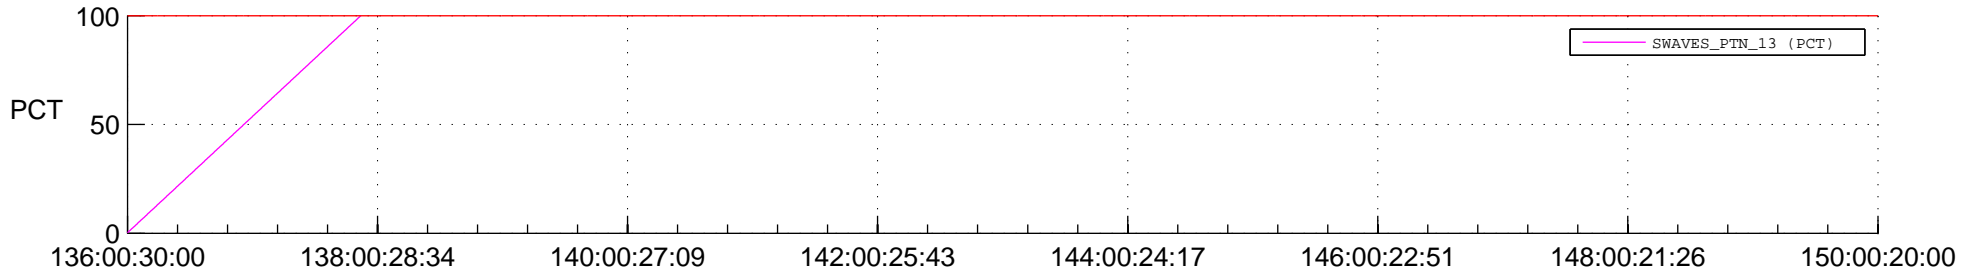

STEREO BEHIND SSR PCT Full Prediction

SWAVES_Percent_Full_Prediction

IMPACT_Percent_Full_Prediction

PLASTIC_Percent_Full_Prediction

Spacecraft_DownLink_Rate

Ground Time (2016:136:00:30:00.000 -2016:150:00:20:00.000)