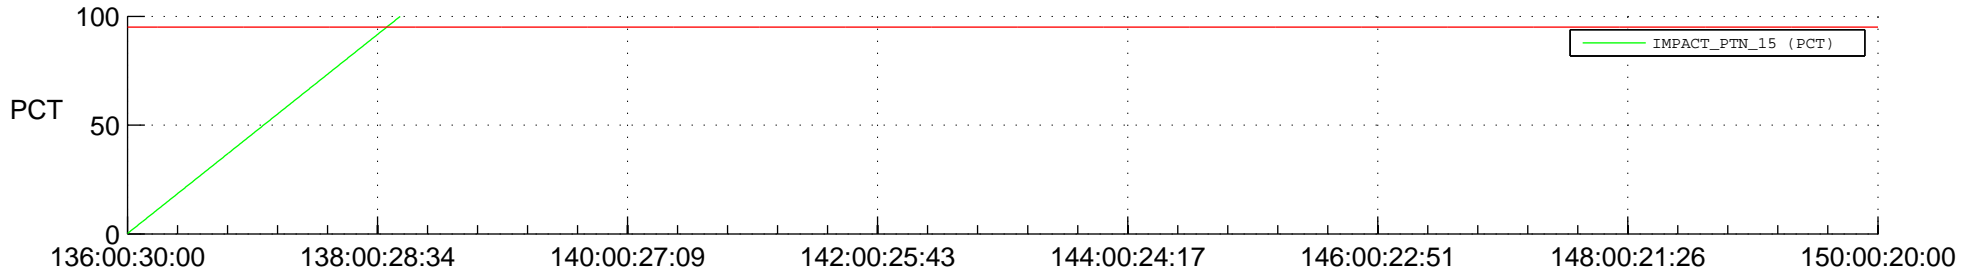

STEREO BEHIND SSR PCT Full Prediction

SWAVES_Percent_Full_Prediction

IMPACT_Percent_Full_Prediction

PLASTIC_Percent_Full_Prediction

Spacecraft_DownLink_Rate

Ground Time (2016:136:00:30:00.000 -2016:150:00:20:00.000)