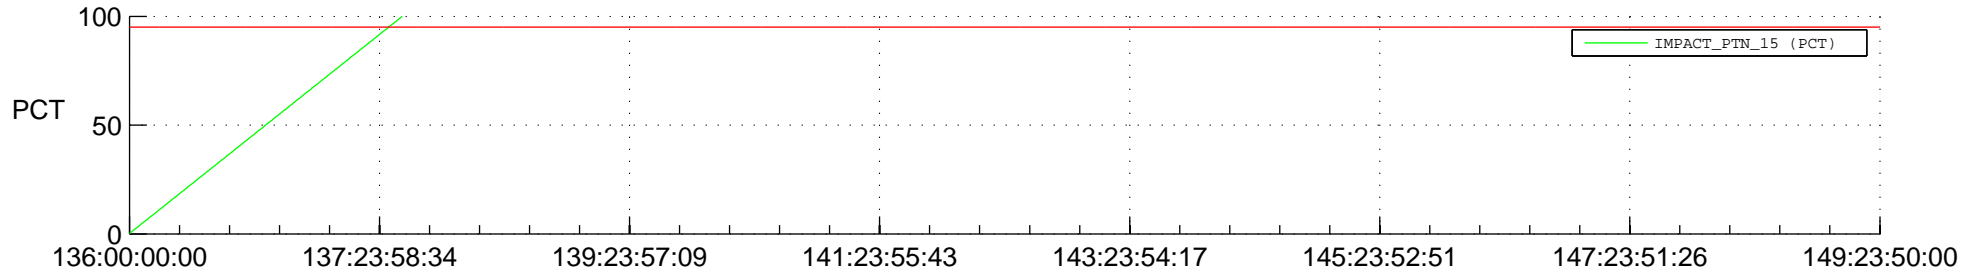

STEREO BEHIND SSR PCT Full Prediction

SWAVES_Percent_Full_Prediction

IMPACT_Percent_Full_Prediction

PLASTIC_Percent_Full_Prediction

Spacecraft_DownLink_Rate

Ground Time (2016:136:00:00:00.000 -2016:149:23:50:00:00.000)