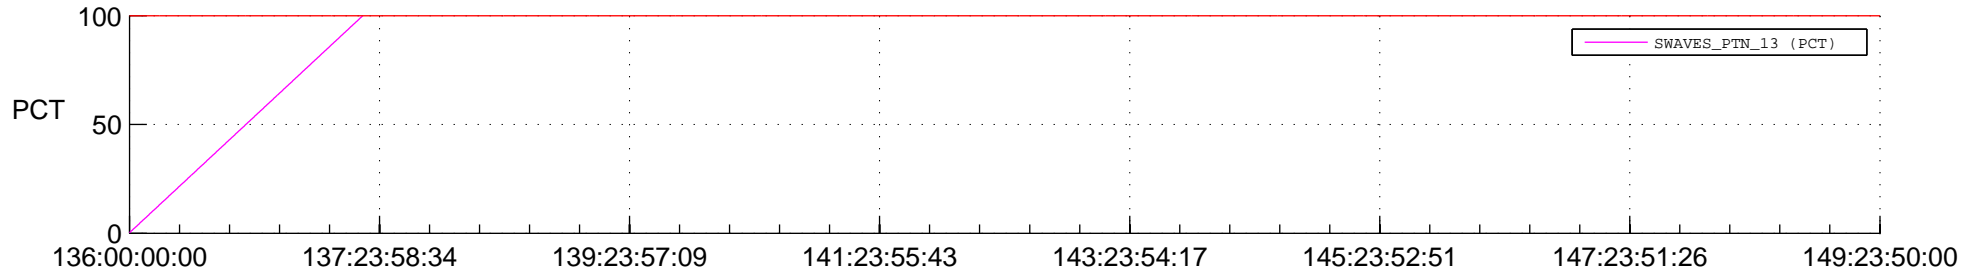

STEREO BEHIND SSR PCT Full Prediction

SWAVES_Percent_Full_Prediction

IMPACT_Percent_Full_Prediction

PLASTIC_Percent_Full_Prediction

Spacecraft_DownLink_Rate

Ground Time (2016:136:00:00:00.000 -2016:149:23:50:00:00.000)