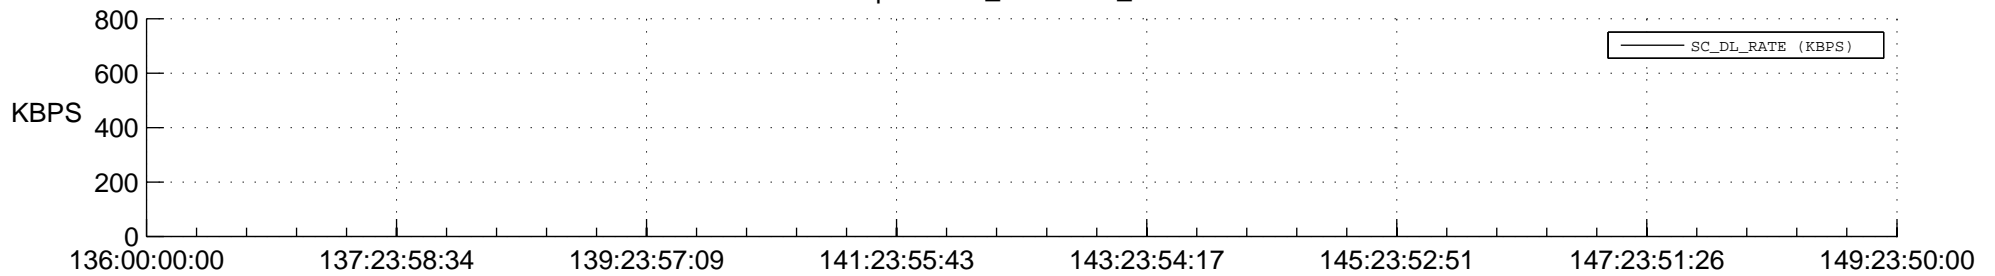

STEREO BEHIND SSR PCT Full Prediction

SWAVES_Percent_Full_Prediction

IMPACT_Percent_Full_Prediction

PLASTIC_Percent_Full_Prediction

Spacecraft_DownLink_Rate

Ground Time (2016:136:00:00:00.000 -2016:149:23:50:00:00.000)