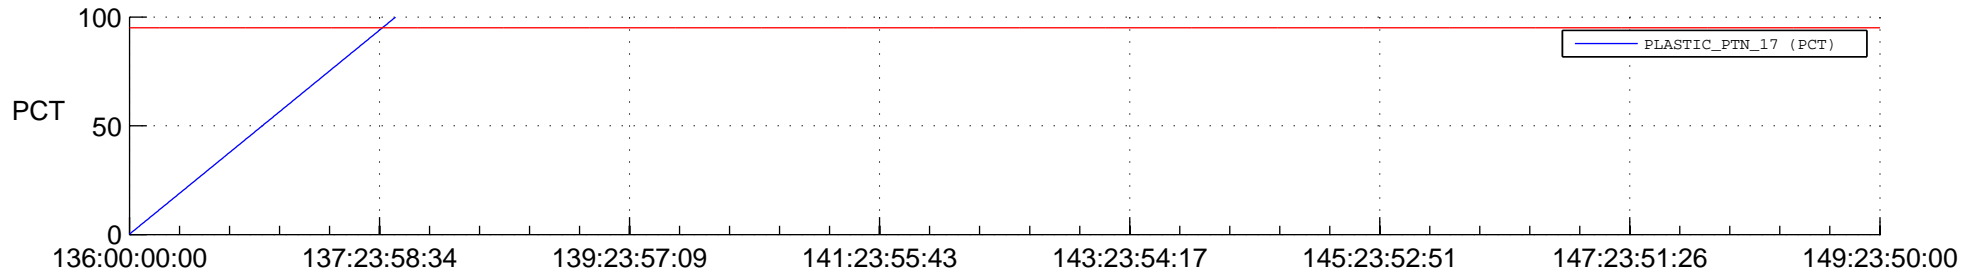

STEREO BEHIND SSR PCT Full Prediction

SWAVES_Percent_Full_Prediction

IMPACT_Percent_Full_Prediction

PLASTIC_Percent_Full_Prediction

Spacecraft_DownLink_Rate

Ground Time (2016:136:00:00:00.000 -2016:149:23:50:00:00.000)