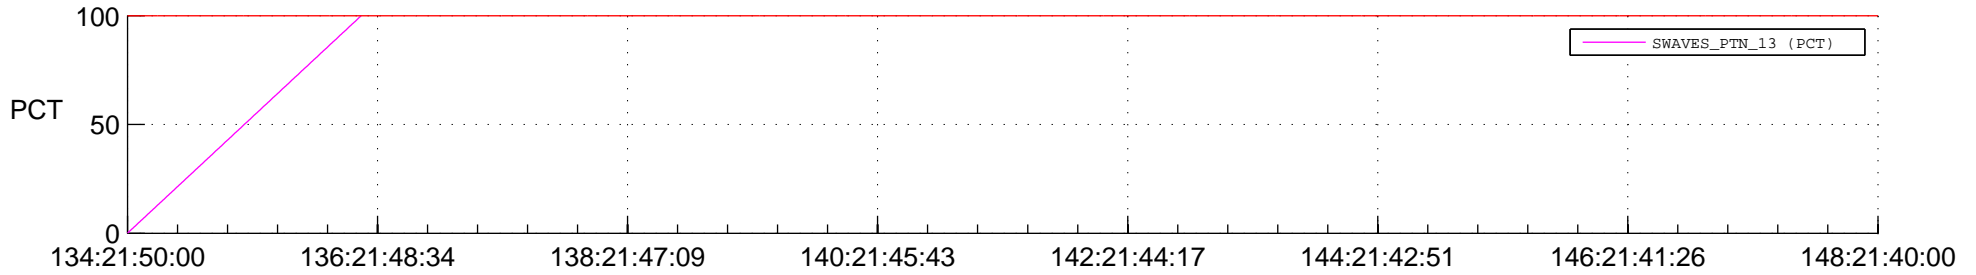

STEREO BEHIND SSR PCT Full Prediction

SWAVES_Percent_Full_Prediction

IMPACT_Percent_Full_Prediction

PLASTIC_Percent_Full_Prediction

Spacecraft_DownLink_Rate

Ground Time (2016:134:21:50:00.000 -2016:148:21:40:00.000)