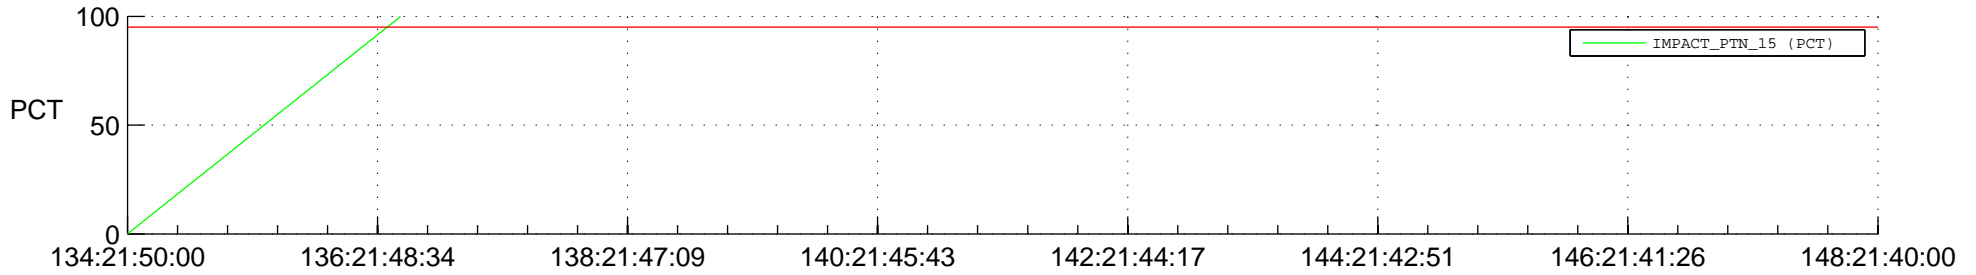

STEREO BEHIND SSR PCT Full Prediction

SWAVES_Percent_Full_Prediction

IMPACT_Percent_Full_Prediction

PLASTIC_Percent_Full_Prediction

Spacecraft_DownLink_Rate

Ground Time (2016:134:21:50:00.000 -2016:148:21:40:00.000)