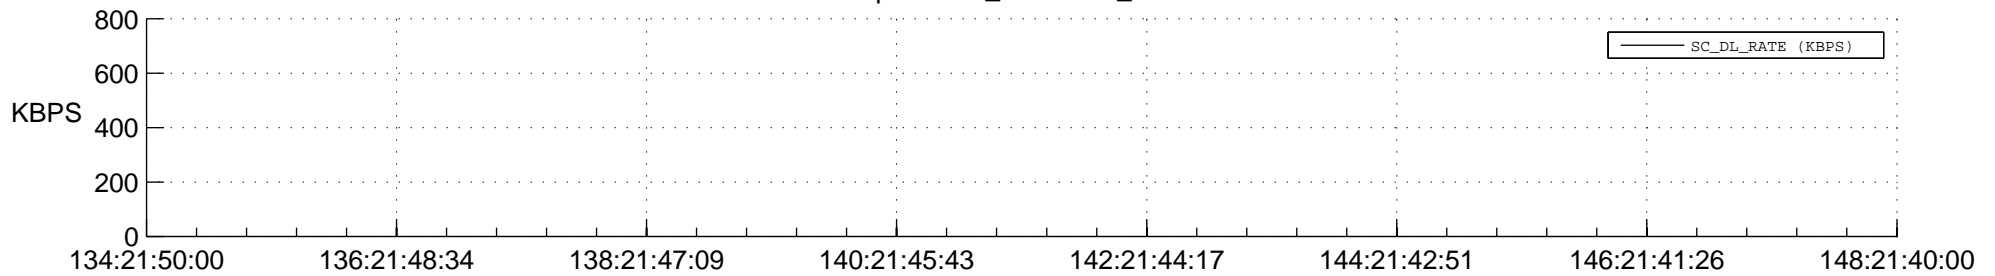

STEREO BEHIND SSR PCT Full Prediction

SWAVES_Percent_Full_Prediction

IMPACT_Percent_Full_Prediction

PLASTIC_Percent_Full_Prediction

Spacecraft_DownLink_Rate

Ground Time (2016:134:21:50:00.000 -2016:148:21:40:00.000)