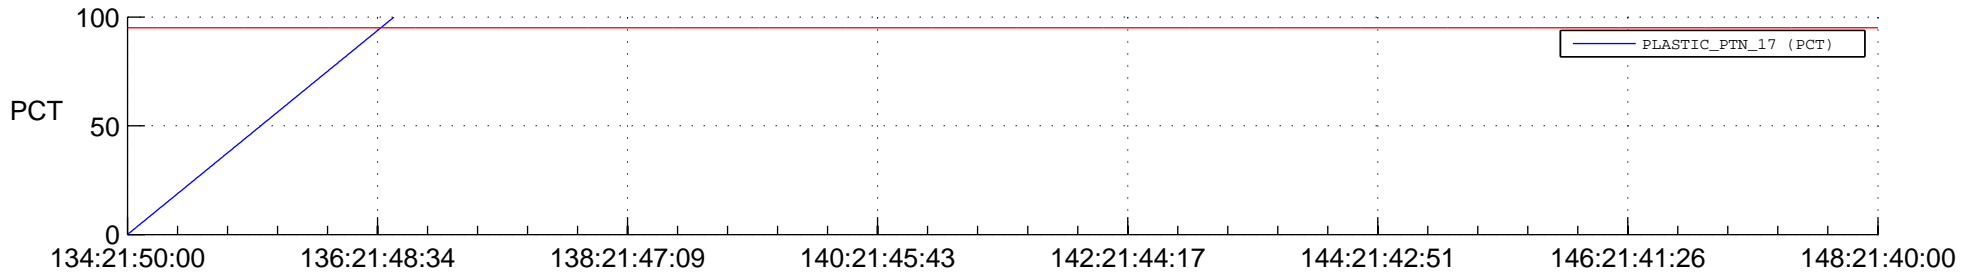

STEREO BEHIND SSR PCT Full Prediction

SWAVES_Percent_Full_Prediction

IMPACT_Percent_Full_Prediction

PLASTIC_Percent_Full_Prediction

Spacecraft_DownLink_Rate

Ground Time (2016:134:21:50:00.000 -2016:148:21:40:00.000)