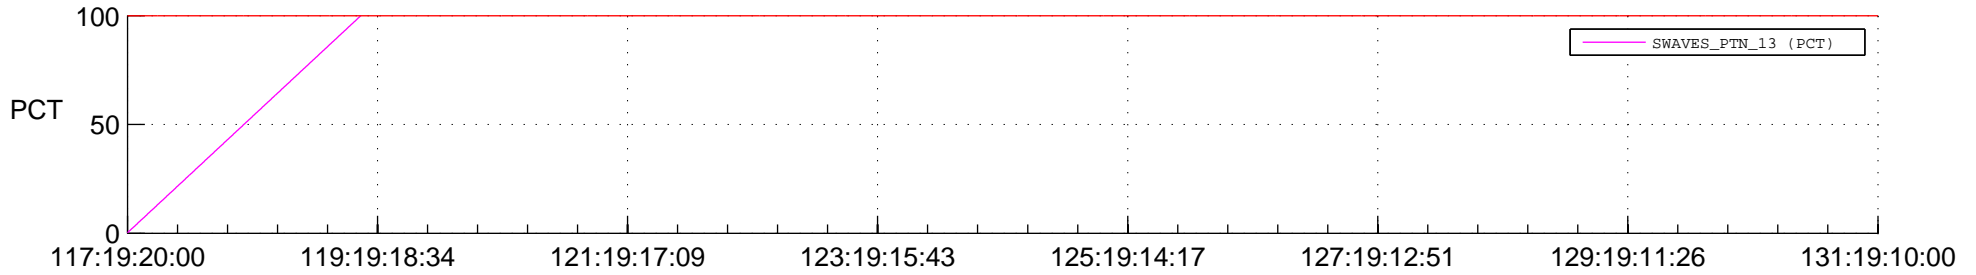

STEREO BEHIND SSR PCT Full Prediction

SWAVES_Percent_Full_Prediction