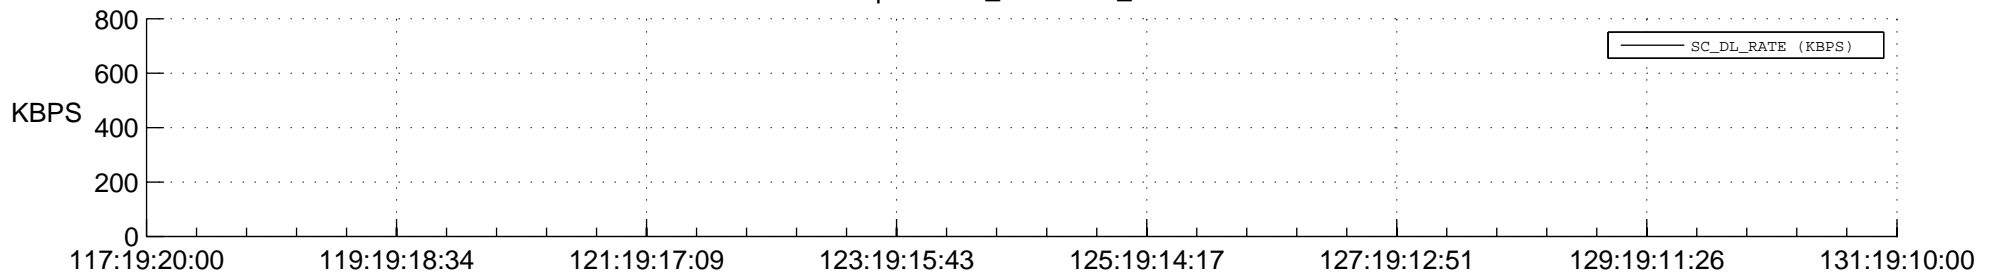

## Spacecraft\_DownLink\_Rate

Ground Time (2016:117:19:20:00.000 -2016:131:19:10:00.000)