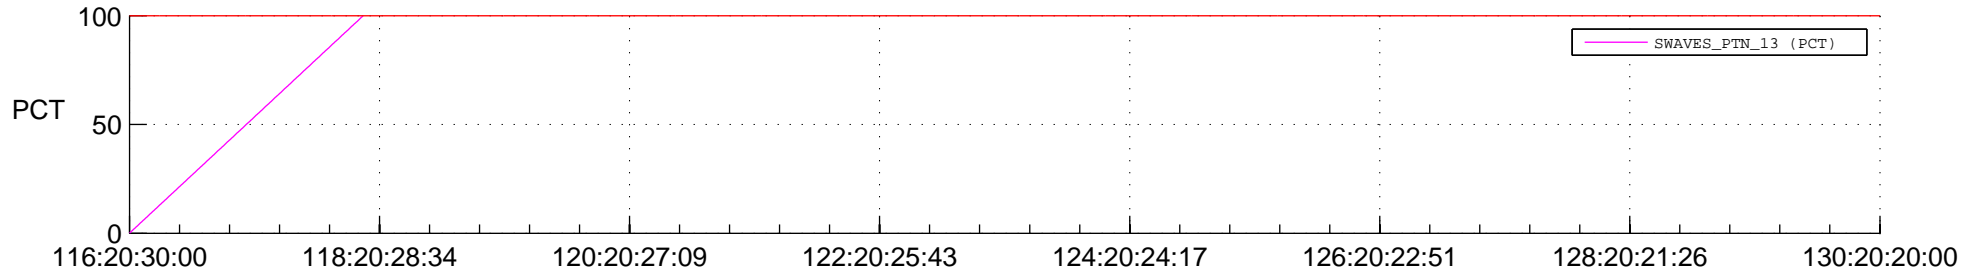

STEREO BEHIND SSR PCT Full Prediction

SWAVES_Percent_Full_Prediction

IMPACT_Percent_Full_Prediction

PLASTIC_Percent_Full_Prediction

Spacecraft_DownLink_Rate

Ground Time (2016:116:20:30:00.000 -2016:130:20:20:00.000)