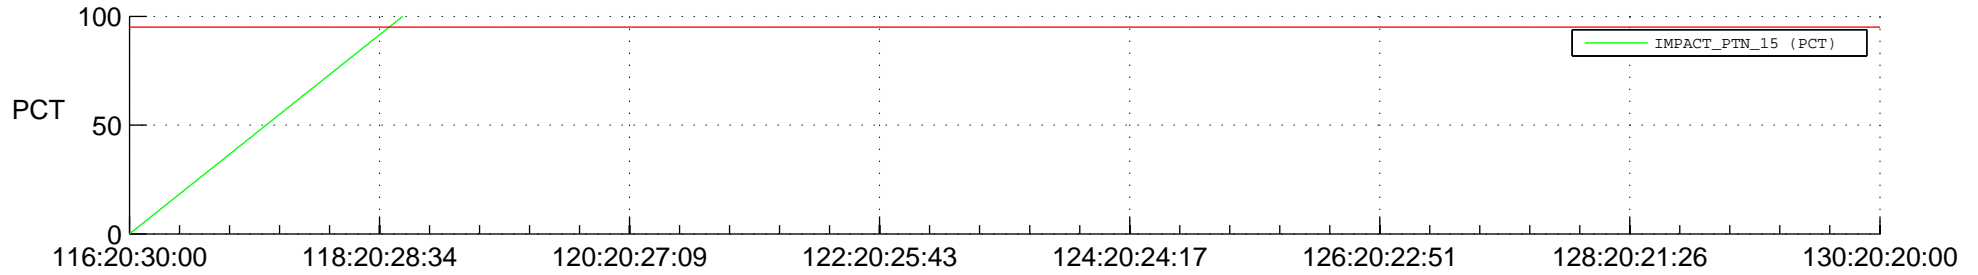

STEREO BEHIND SSR PCT Full Prediction

SWAVES_Percent_Full_Prediction

IMPACT_Percent_Full_Prediction

PLASTIC_Percent_Full_Prediction

Spacecraft_DownLink_Rate

Ground Time (2016:116:20:30:00.000 -2016:130:20:20:00.000)