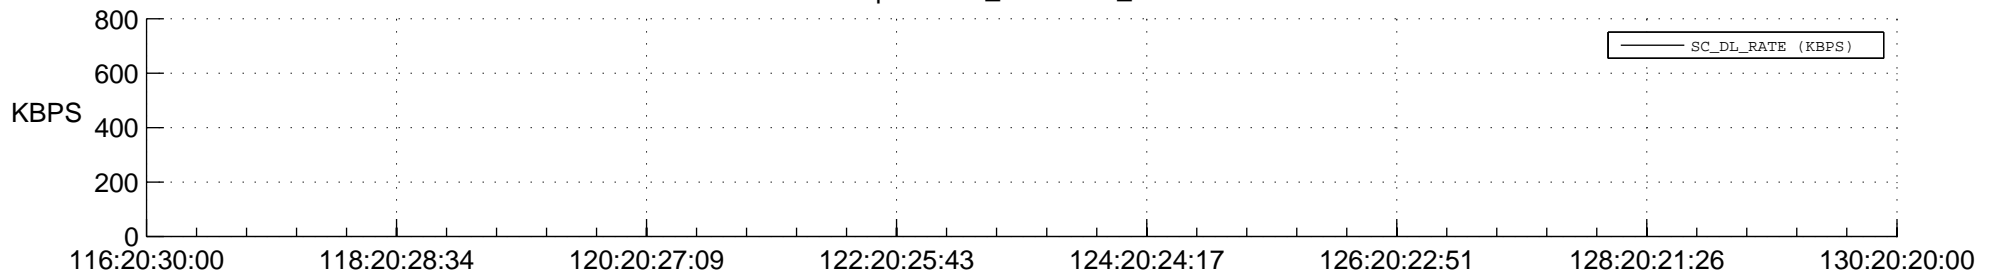

STEREO BEHIND SSR PCT Full Prediction

SWAVES_Percent_Full_Prediction

IMPACT_Percent_Full_Prediction

PLASTIC_Percent_Full_Prediction

Spacecraft_DownLink_Rate

Ground Time (2016:116:20:30:00.000 -2016:130:20:20:00.000)