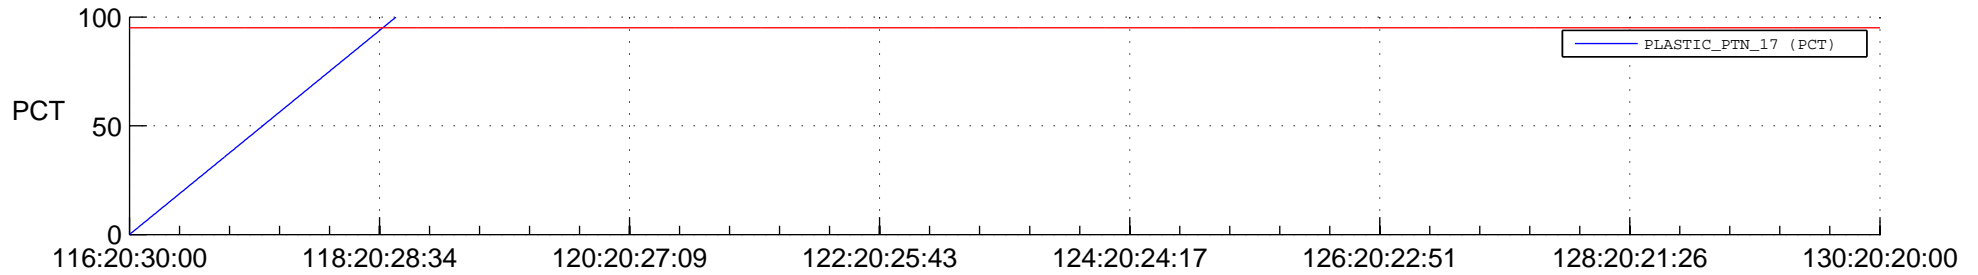

STEREO BEHIND SSR PCT Full Prediction

SWAVES_Percent_Full_Prediction

IMPACT_Percent_Full_Prediction

PLASTIC_Percent_Full_Prediction

Spacecraft_DownLink_Rate

Ground Time (2016:116:20:30:00.000 -2016:130:20:20:00.000)