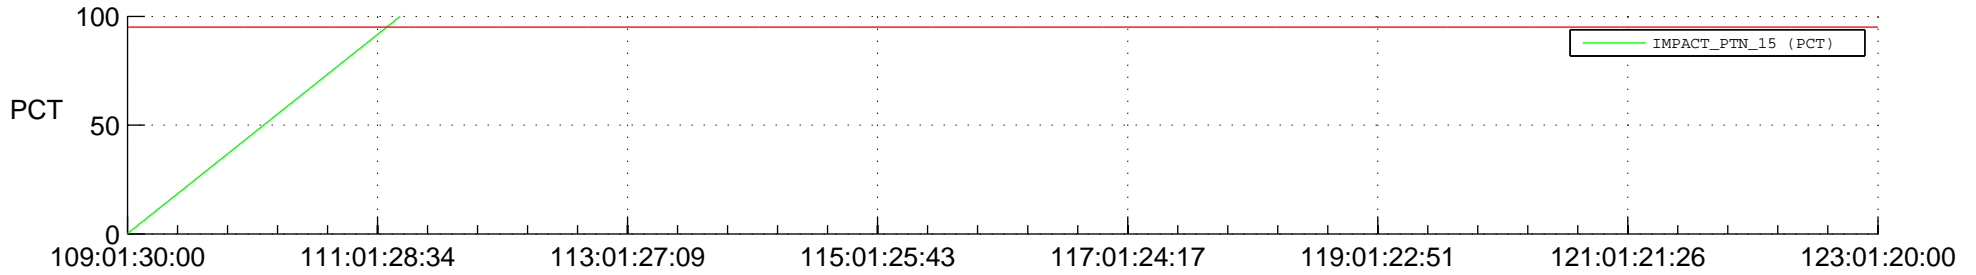

IMPACT_Percent_Full_Prediction