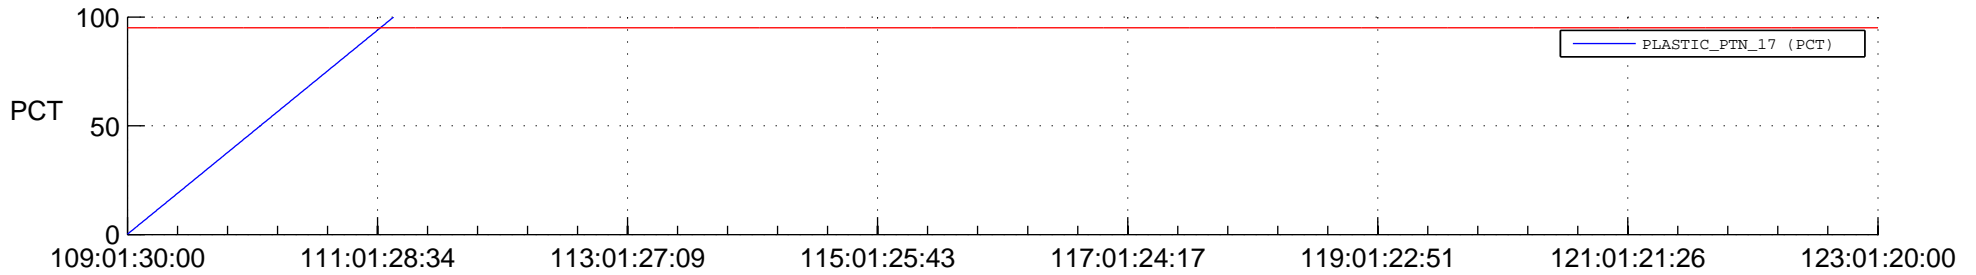

PLASTIC_Percent_Full_Prediction