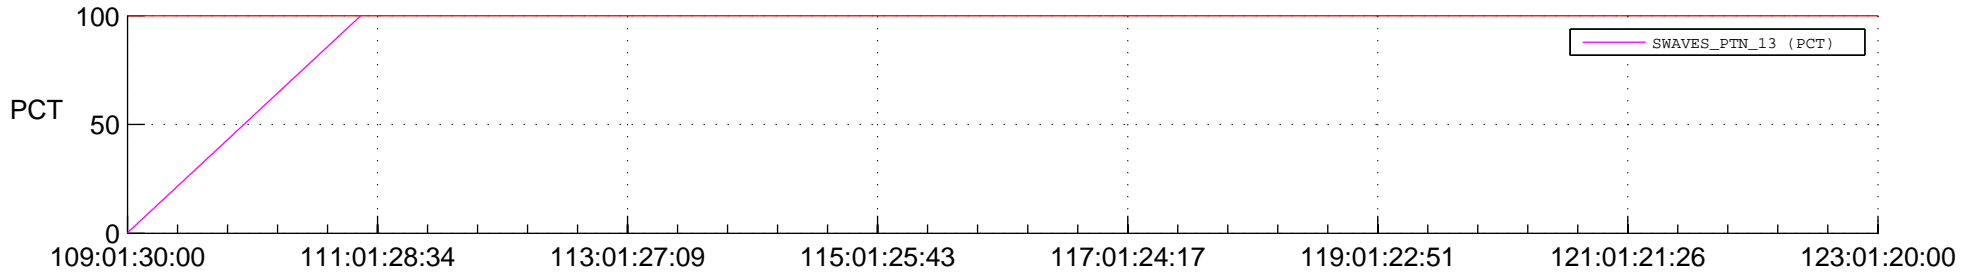

STEREO BEHIND SSR PCT Full Prediction

SWAVES_Percent_Full_Prediction