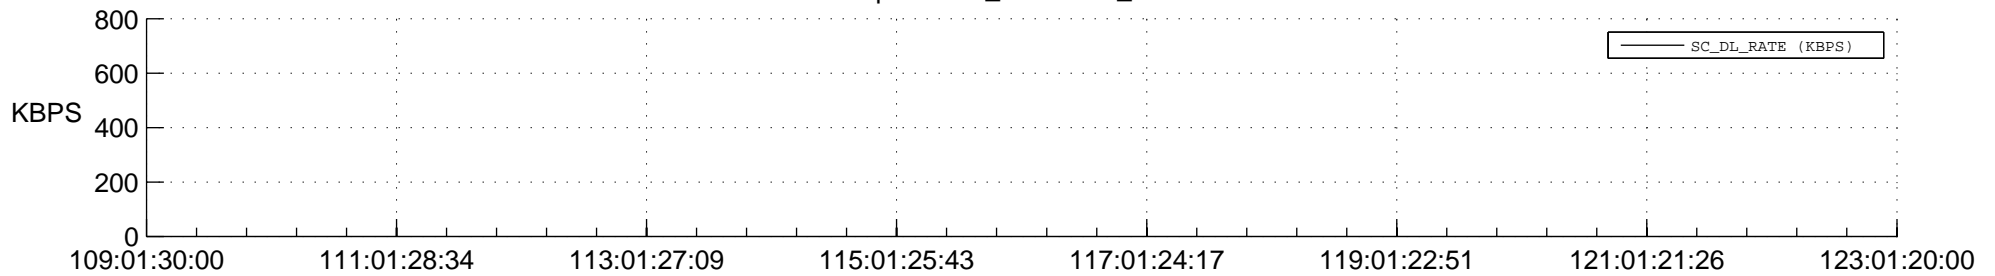

## Spacecraft\_DownLink\_Rate

Ground Time (2016:109:01:30:00.000 -2016:123:01:20:00.000)