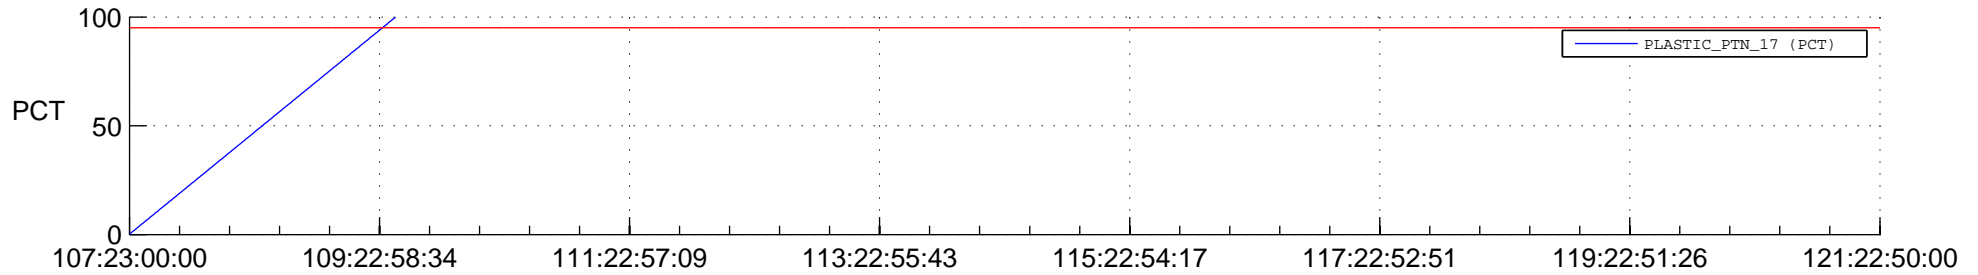

STEREO BEHIND SSR PCT Full Prediction

SWAVES_Percent_Full_Prediction

IMPACT_Percent_Full_Prediction

PLASTIC_Percent_Full_Prediction

Spacecraft_DownLink_Rate

Ground Time (2016:107:23:00:00.000 -2016:121:22:50:00.000)