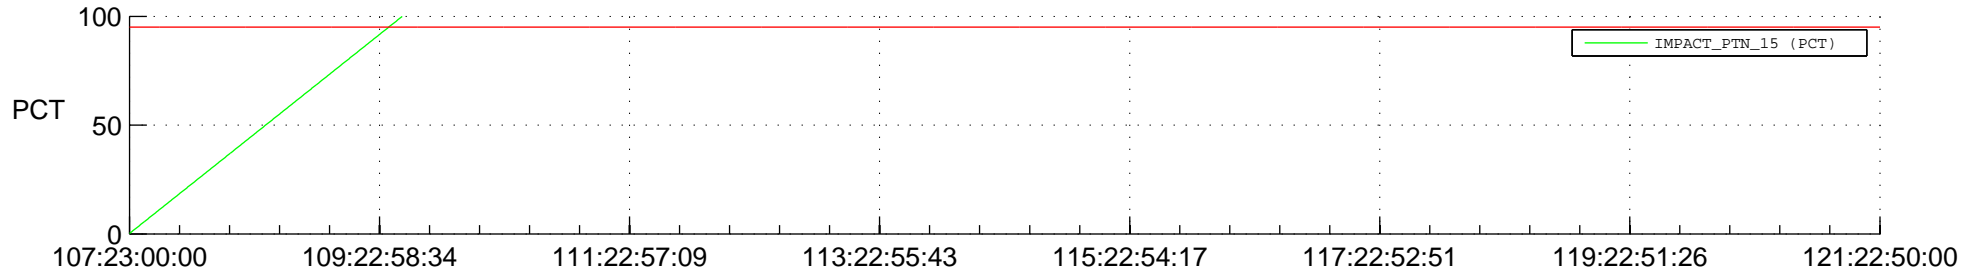

STEREO BEHIND SSR PCT Full Prediction

SWAVES_Percent_Full_Prediction

IMPACT_Percent_Full_Prediction

PLASTIC_Percent_Full_Prediction

Spacecraft_DownLink_Rate

Ground Time (2016:107:23:00:00.000 -2016:121:22:50:00.000)