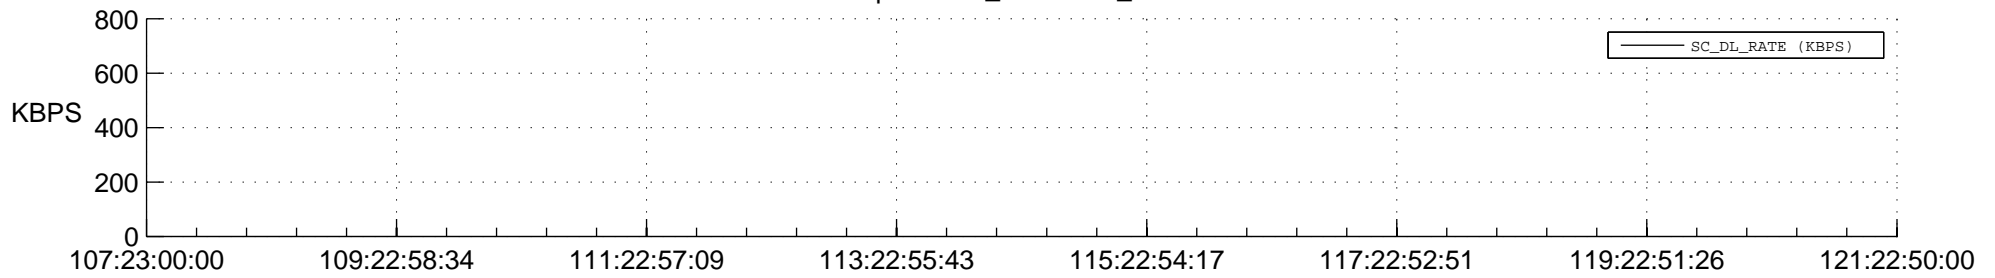

STEREO BEHIND SSR PCT Full Prediction

SWAVES_Percent_Full_Prediction

IMPACT_Percent_Full_Prediction

PLASTIC_Percent_Full_Prediction

Spacecraft_DownLink_Rate

Ground Time (2016:107:23:00:00.000 -2016:121:22:50:00.000)