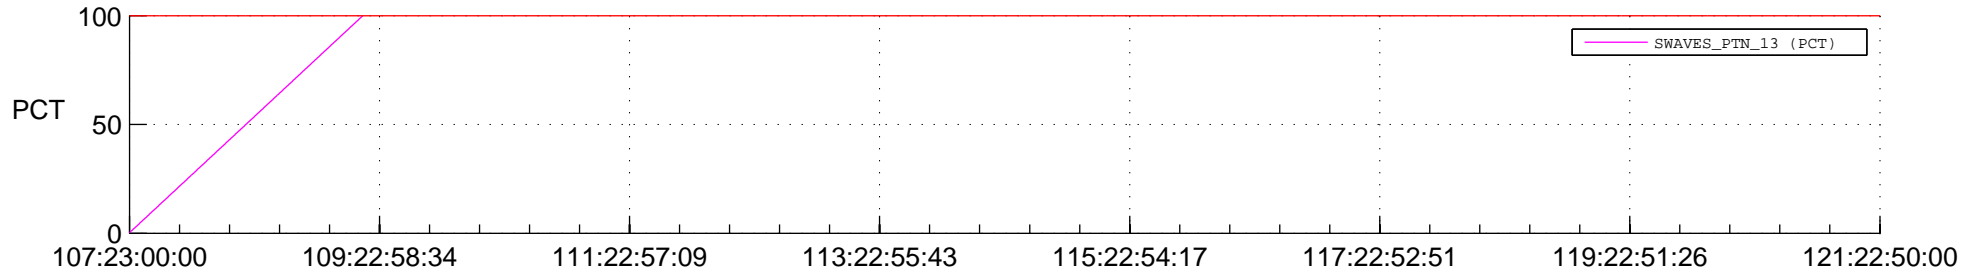

STEREO BEHIND SSR PCT Full Prediction

SWAVES_Percent_Full_Prediction

IMPACT_Percent_Full_Prediction

PLASTIC_Percent_Full_Prediction

Spacecraft_DownLink_Rate

Ground Time (2016:107:23:00:00.000 -2016:121:22:50:00.000)