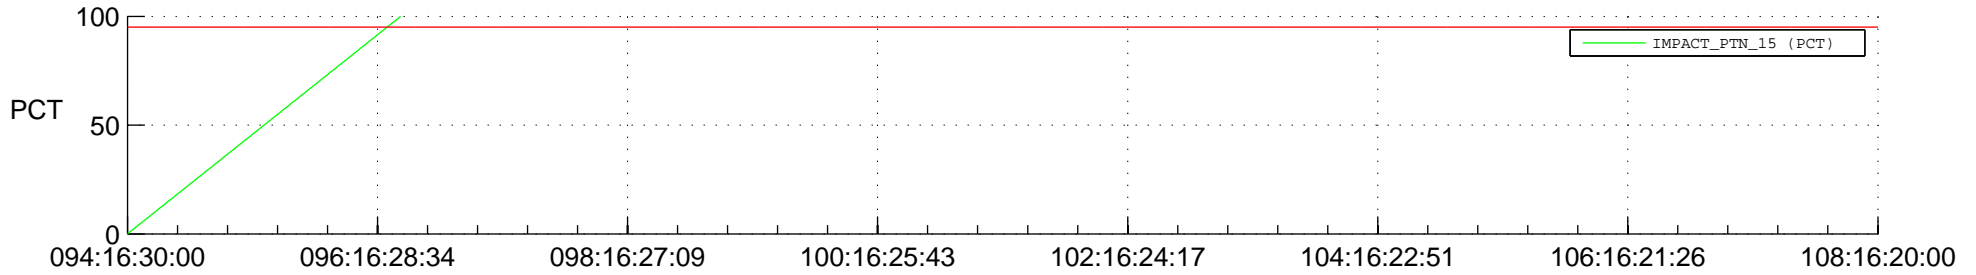

STEREO BEHIND SSR PCT Full Prediction

SWAVES_Percent_Full_Prediction

IMPACT_Percent_Full_Prediction

PLASTIC_Percent_Full_Prediction

Spacecraft_DownLink_Rate

Ground Time (2016:094:16:30:00.000 -2016:108:16:20:00.000)