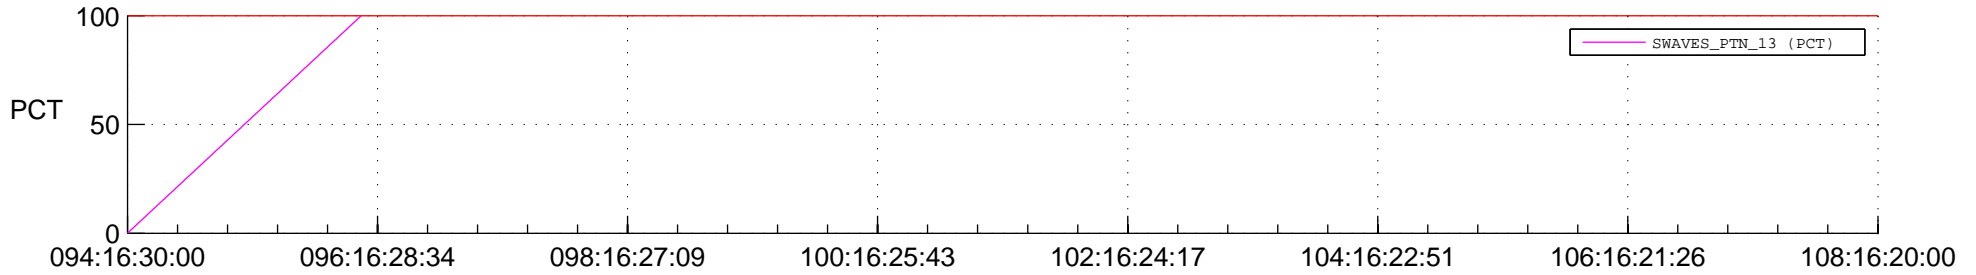

STEREO BEHIND SSR PCT Full Prediction

SWAVES_Percent_Full_Prediction

IMPACT_Percent_Full_Prediction

PLASTIC_Percent_Full_Prediction

Spacecraft_DownLink_Rate

Ground Time (2016:094:16:30:00.000 -2016:108:16:20:00.000)