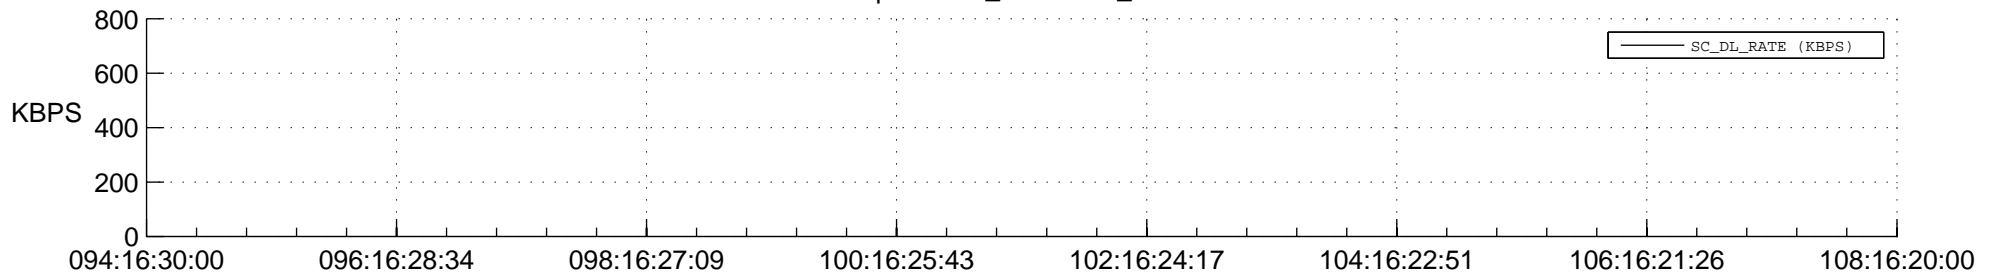

STEREO BEHIND SSR PCT Full Prediction

SWAVES_Percent_Full_Prediction

IMPACT_Percent_Full_Prediction

PLASTIC_Percent_Full_Prediction

Spacecraft_DownLink_Rate

Ground Time (2016:094:16:30:00.000 -2016:108:16:20:00.000)