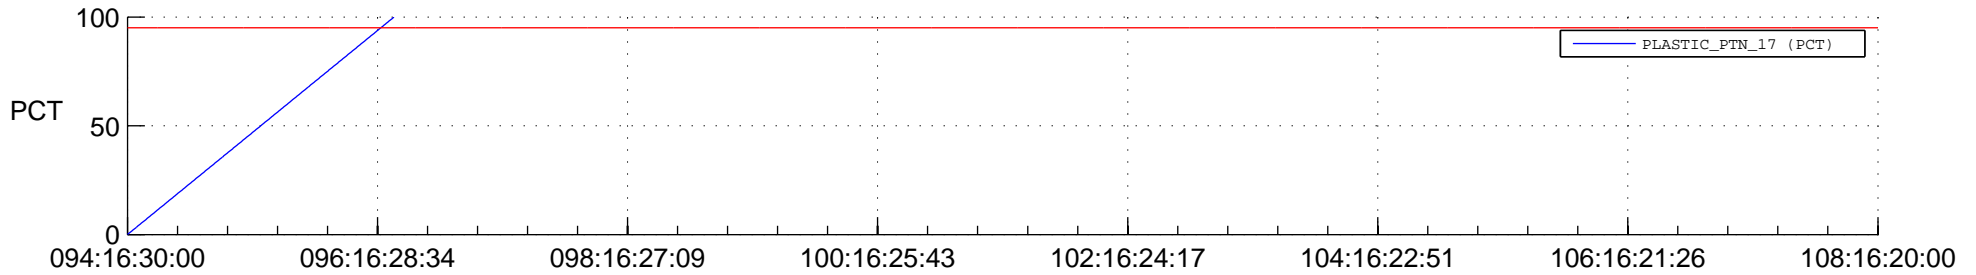

STEREO BEHIND SSR PCT Full Prediction

SWAVES_Percent_Full_Prediction

IMPACT_Percent_Full_Prediction

PLASTIC_Percent_Full_Prediction

Spacecraft_DownLink_Rate

Ground Time (2016:094:16:30:00.000 -2016:108:16:20:00.000)