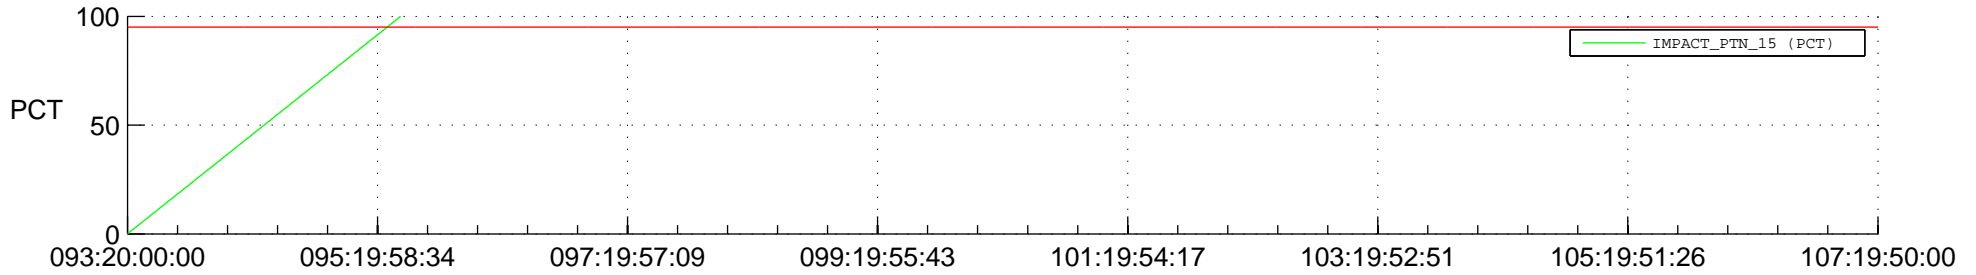

STEREO BEHIND SSR PCT Full Prediction

SWAVES_Percent_Full_Prediction

IMPACT_Percent_Full_Prediction

PLASTIC_Percent_Full_Prediction

Spacecraft_DownLink_Rate

Ground Time (2016:093:20:00:00.000 -2016:107:19:50:00.000)