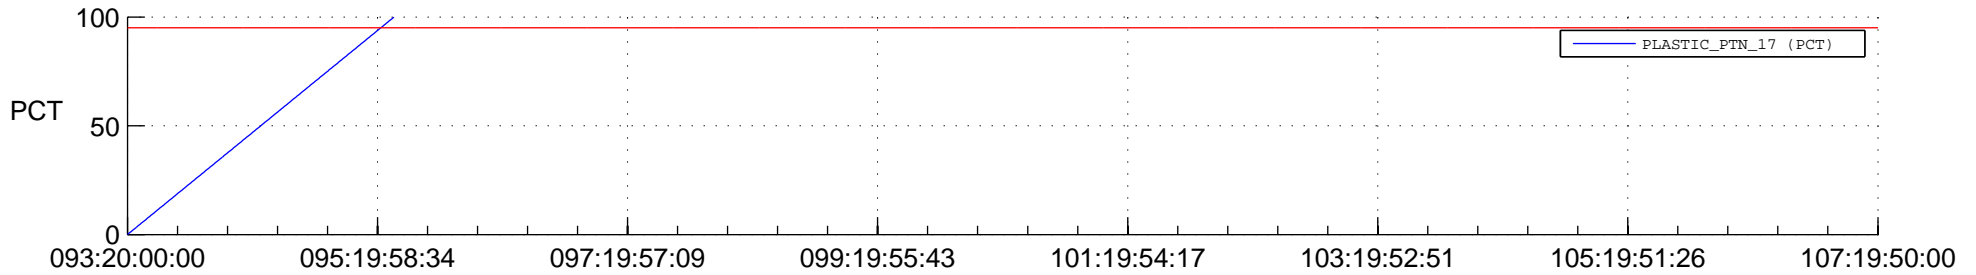

STEREO BEHIND SSR PCT Full Prediction

SWAVES_Percent_Full_Prediction

IMPACT_Percent_Full_Prediction

PLASTIC_Percent_Full_Prediction

Spacecraft_DownLink_Rate

Ground Time (2016:093:20:00:00.000 -2016:107:19:50:00.000)