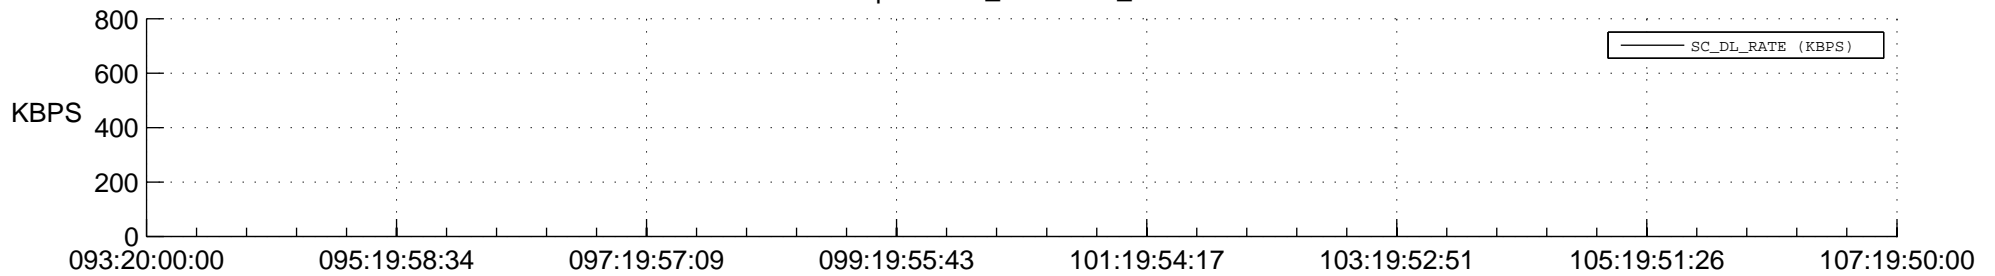

STEREO BEHIND SSR PCT Full Prediction

SWAVES_Percent_Full_Prediction

IMPACT_Percent_Full_Prediction

PLASTIC_Percent_Full_Prediction

Spacecraft_DownLink_Rate

Ground Time (2016:093:20:00:00.000 -2016:107:19:50:00.000)