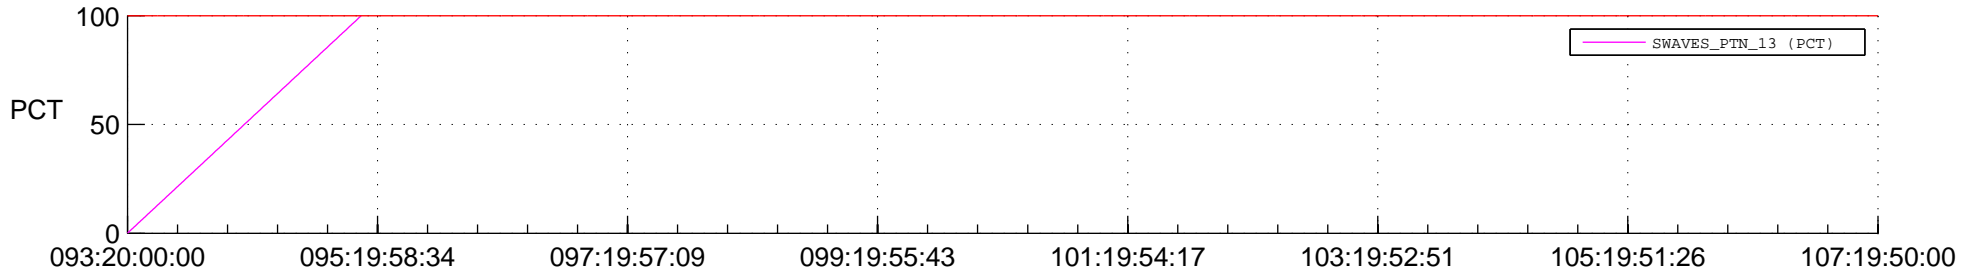

STEREO BEHIND SSR PCT Full Prediction

SWAVES_Percent_Full_Prediction

IMPACT_Percent_Full_Prediction

PLASTIC_Percent_Full_Prediction

Spacecraft_DownLink_Rate

Ground Time (2016:093:20:00:00.000 -2016:107:19:50:00.000)