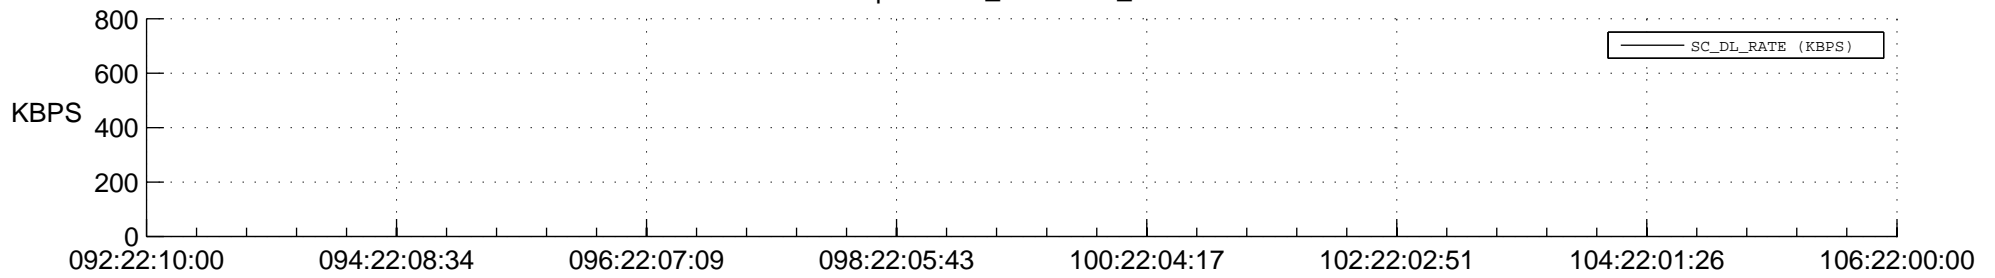

STEREO BEHIND SSR PCT Full Prediction

SWAVES_Percent_Full_Prediction

IMPACT_Percent_Full_Prediction

PLASTIC_Percent_Full_Prediction

Spacecraft_DownLink_Rate

Ground Time (2016:092:22:10:00.000 -2016:106:22:00:00.000)