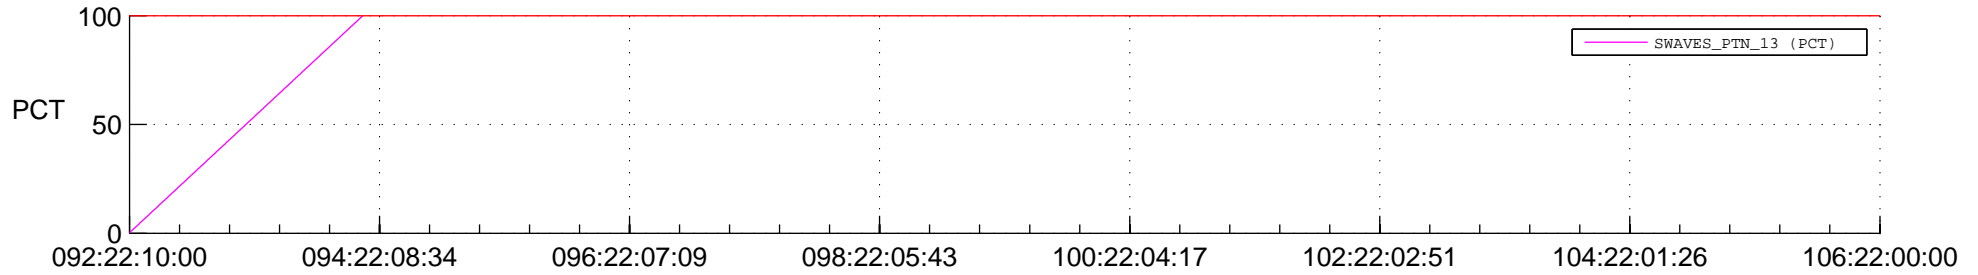

STEREO BEHIND SSR PCT Full Prediction

SWAVES_Percent_Full_Prediction

IMPACT_Percent_Full_Prediction

PLASTIC_Percent_Full_Prediction

Spacecraft_DownLink_Rate

Ground Time (2016:092:22:10:00.000 -2016:106:22:00:00.000)