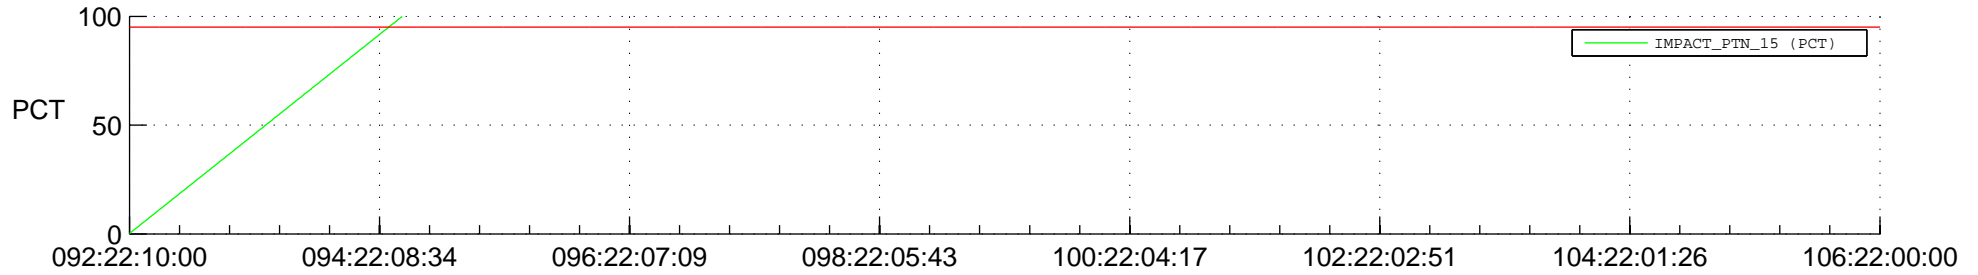

STEREO BEHIND SSR PCT Full Prediction

SWAVES_Percent_Full_Prediction

IMPACT_Percent_Full_Prediction

PLASTIC_Percent_Full_Prediction

Spacecraft_DownLink_Rate

Ground Time (2016:092:22:10:00.000 -2016:106:22:00:00.000)