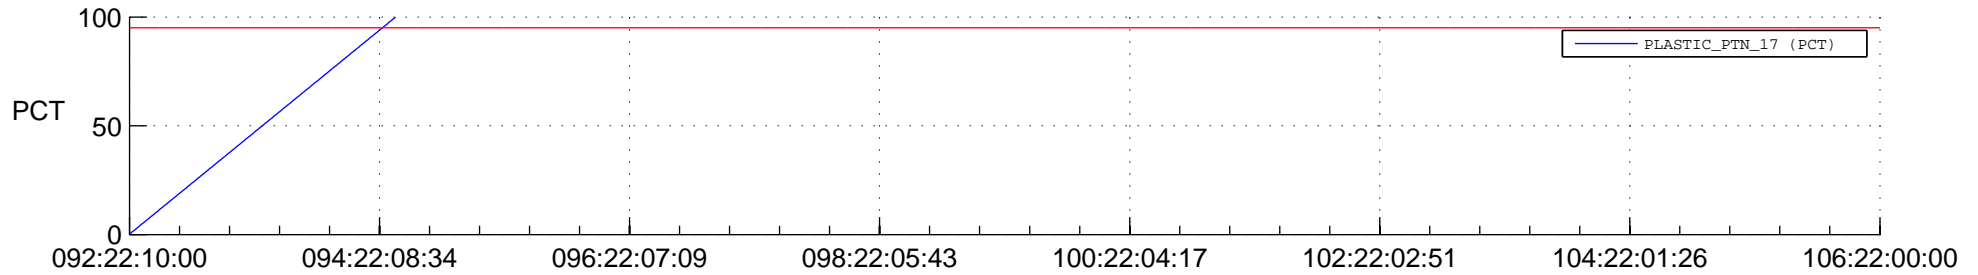

STEREO BEHIND SSR PCT Full Prediction

SWAVES_Percent_Full_Prediction

IMPACT_Percent_Full_Prediction

PLASTIC_Percent_Full_Prediction

Spacecraft_DownLink_Rate

Ground Time (2016:092:22:10:00.000 -2016:106:22:00:00.000)