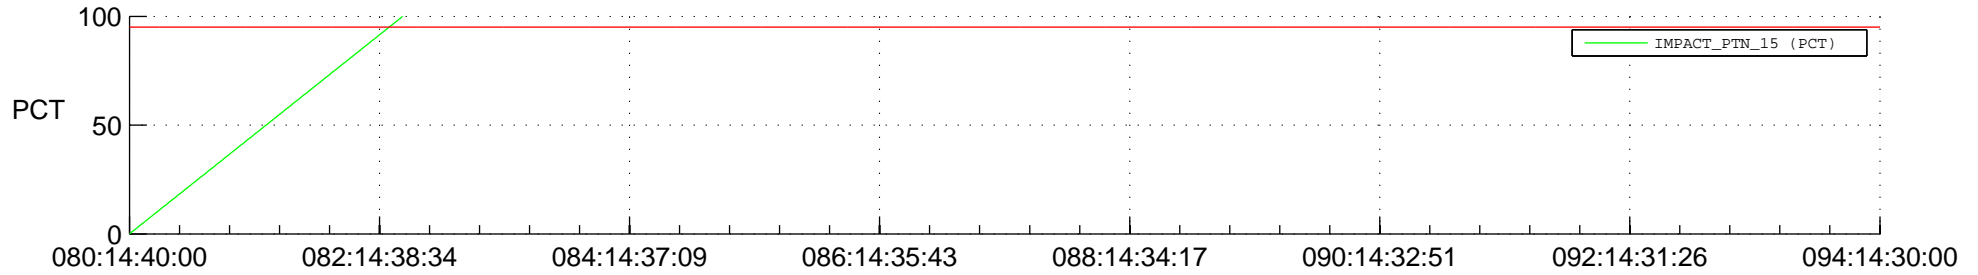

STEREO BEHIND SSR PCT Full Prediction

SWAVES_Percent_Full_Prediction

IMPACT_Percent_Full_Prediction

PLASTIC_Percent_Full_Prediction

Spacecraft_DownLink_Rate

Ground Time (2016:080:14:40:00.000 -2016:094:14:30:00.000)