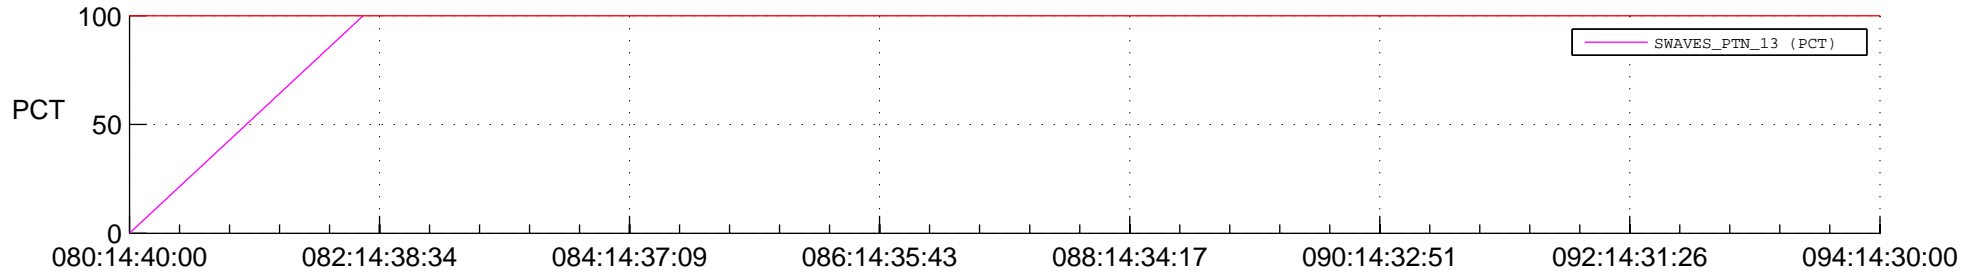

STEREO BEHIND SSR PCT Full Prediction

SWAVES_Percent_Full_Prediction

IMPACT_Percent_Full_Prediction

PLASTIC_Percent_Full_Prediction

Spacecraft_DownLink_Rate

Ground Time (2016:080:14:40:00.000 -2016:094:14:30:00.000)