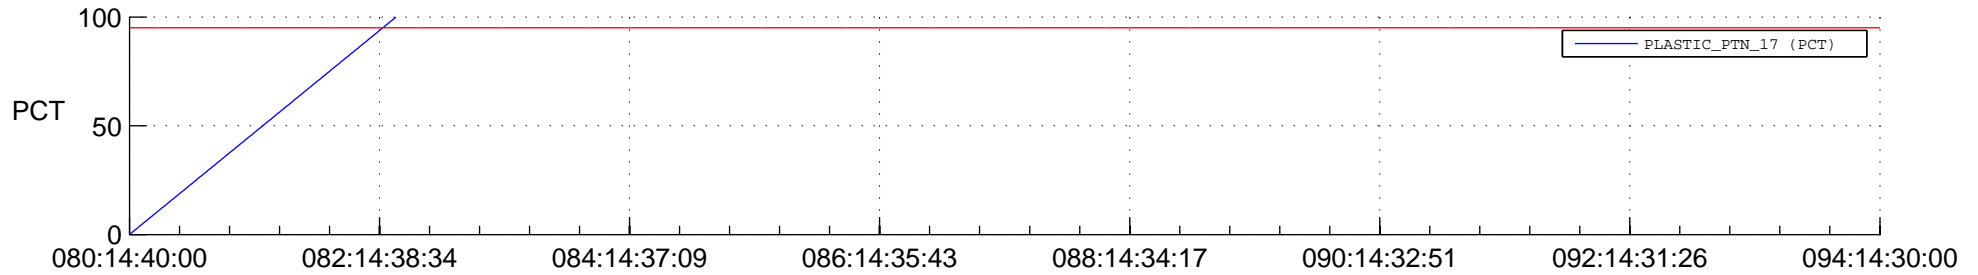

STEREO BEHIND SSR PCT Full Prediction

SWAVES_Percent_Full_Prediction

IMPACT_Percent_Full_Prediction

PLASTIC_Percent_Full_Prediction

Spacecraft_DownLink_Rate

Ground Time (2016:080:14:40:00.000 -2016:094:14:30:00.000)