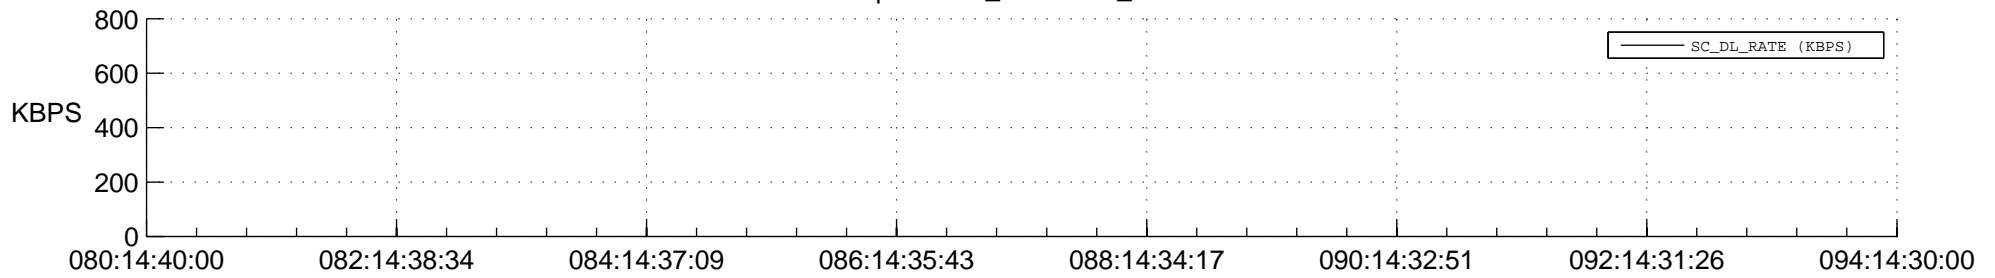

STEREO BEHIND SSR PCT Full Prediction

SWAVES_Percent_Full_Prediction

IMPACT_Percent_Full_Prediction

PLASTIC_Percent_Full_Prediction

Spacecraft_DownLink_Rate

Ground Time (2016:080:14:40:00.000 -2016:094:14:30:00.000)